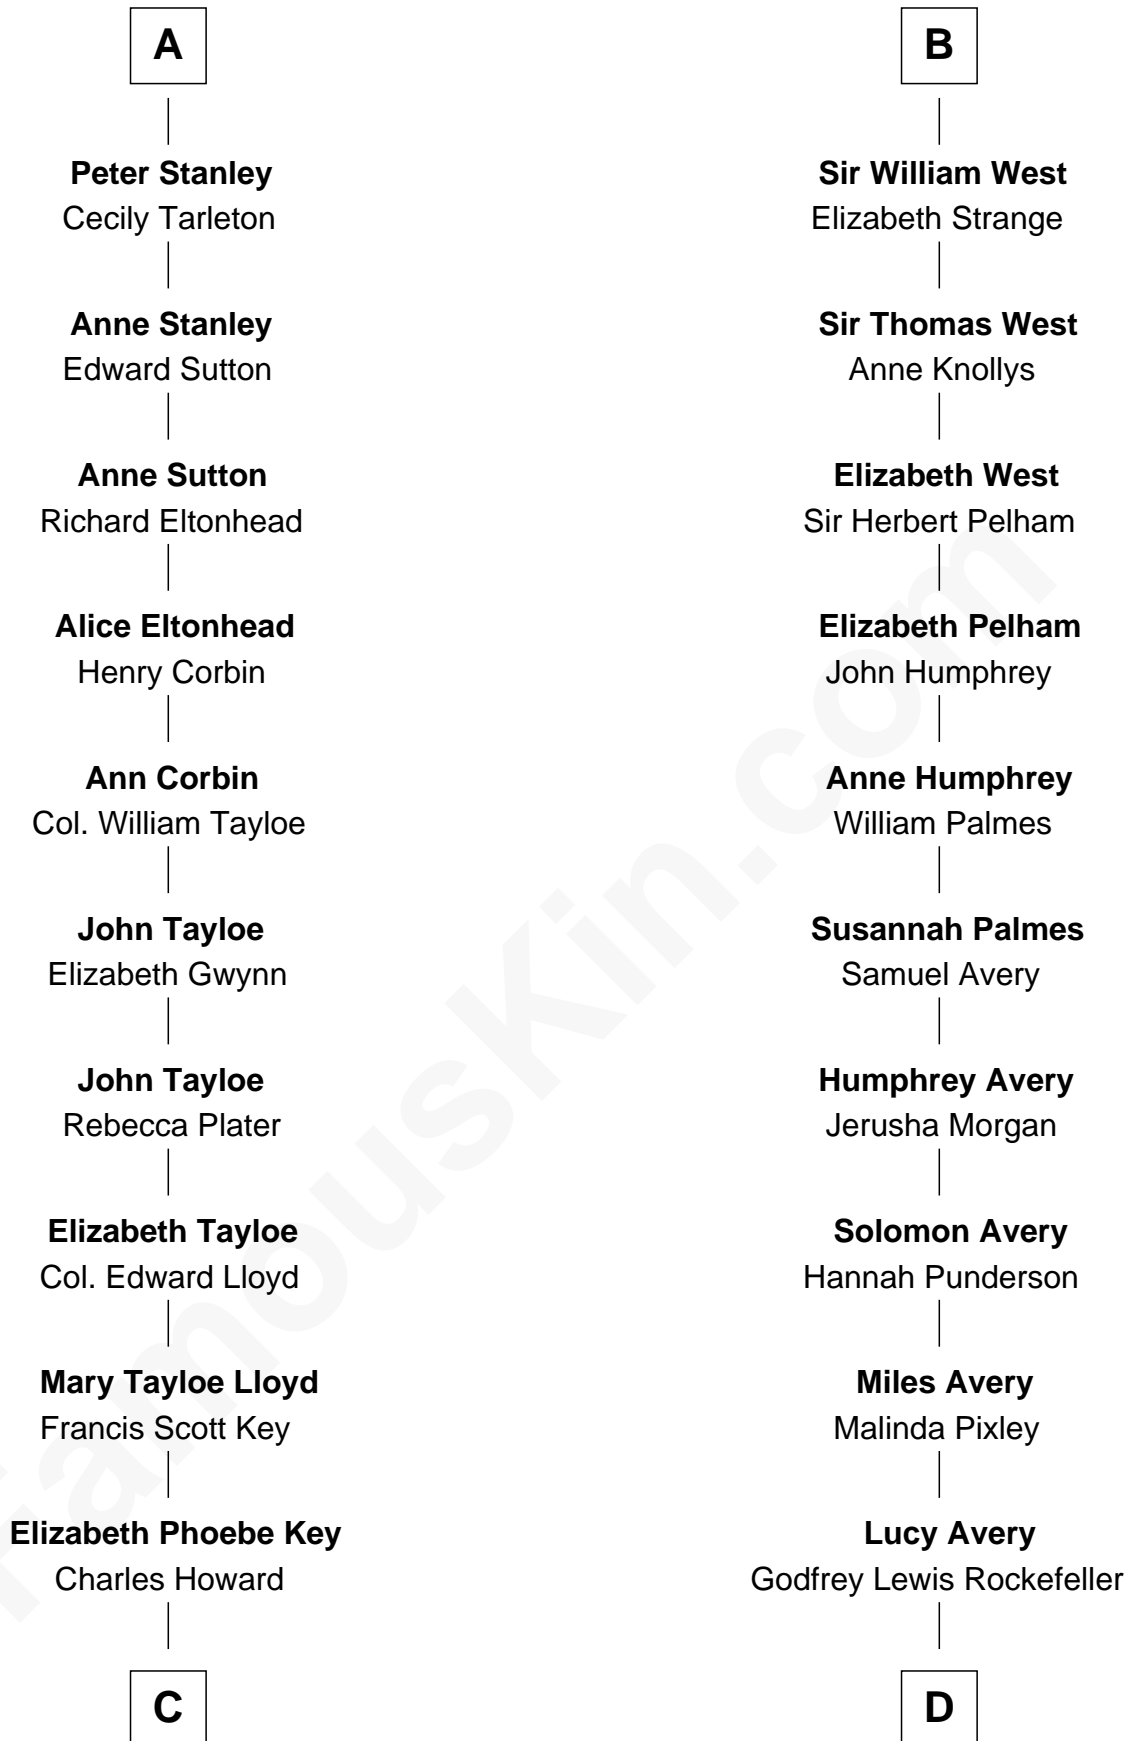

## Relationship Chart of

### John D. Rockefeller

*Founder of the Standard Oil Company*

**Sir Robert de Holland**

Maude la Zouche

**C**

**Ellen Key Howard**  
Charlton Hunt Morgan

**Thomas Hunt Morgan**  
*Nobel Prize Winner*

**D**

**William Avery Rockefeller**  
Eliza Davison

**John D. Rockefeller**  
*Founder of the Standard Oil Company*

FamousKin.com