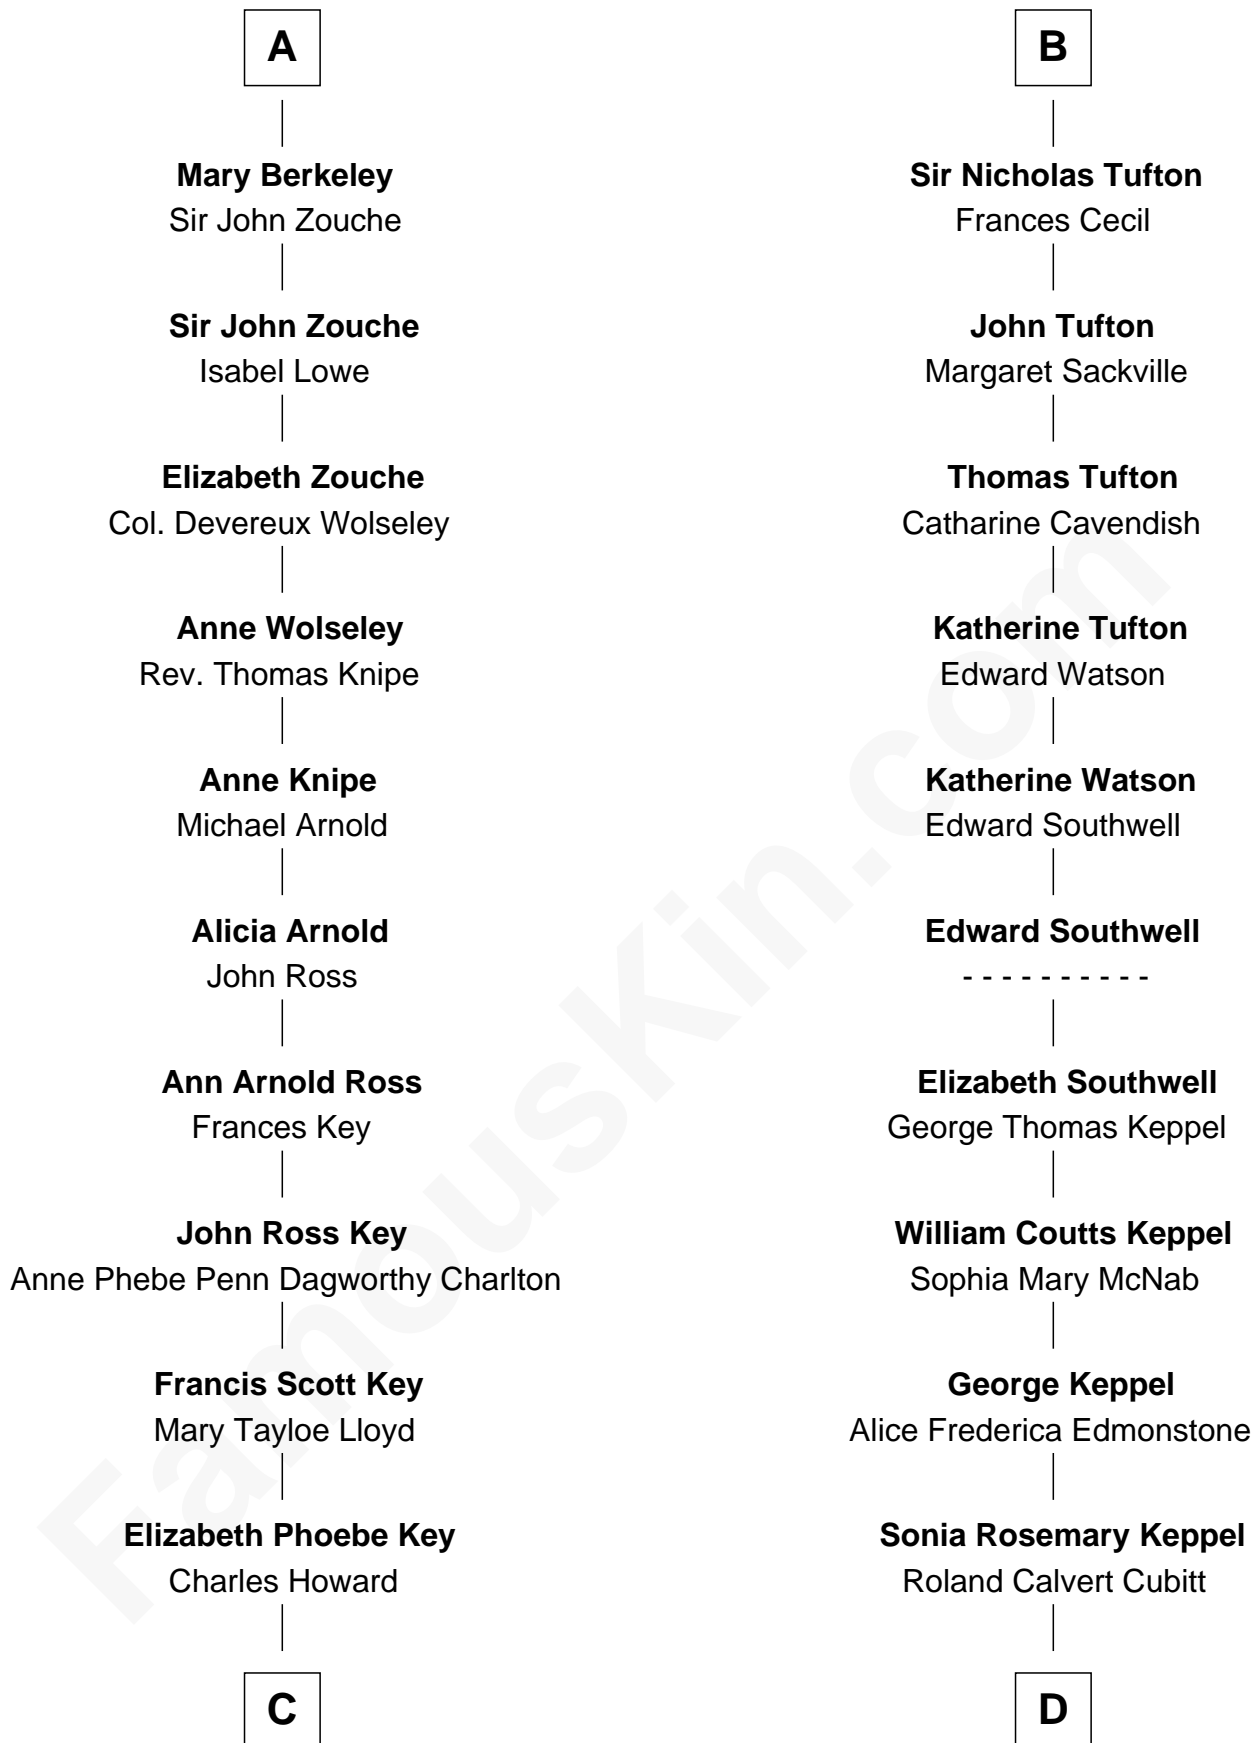

## Relationship Chart of Thomas Hunt Morgan

*Nobel Prize Winner in Physiology or Medicine*

18th cousin of

**Camilla Parker Bowles**

*Queen Consort of the United Kingdom*

**C**

**Ellen Key Howard**  
Charlton Hunt Morgan