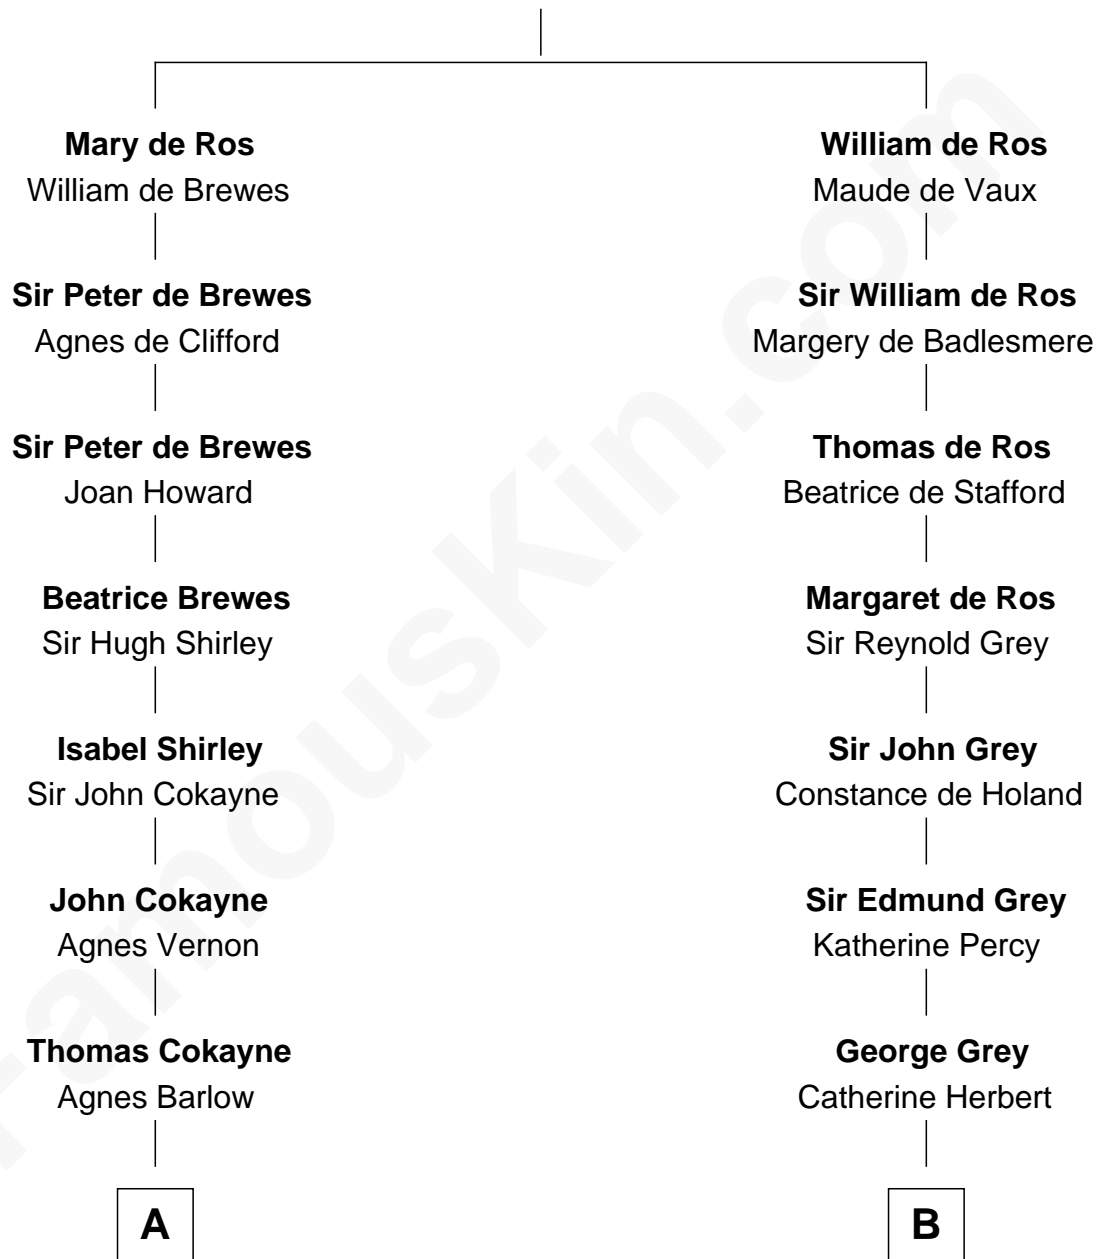

Sir Robert de Ros

Isabel de Aubeney