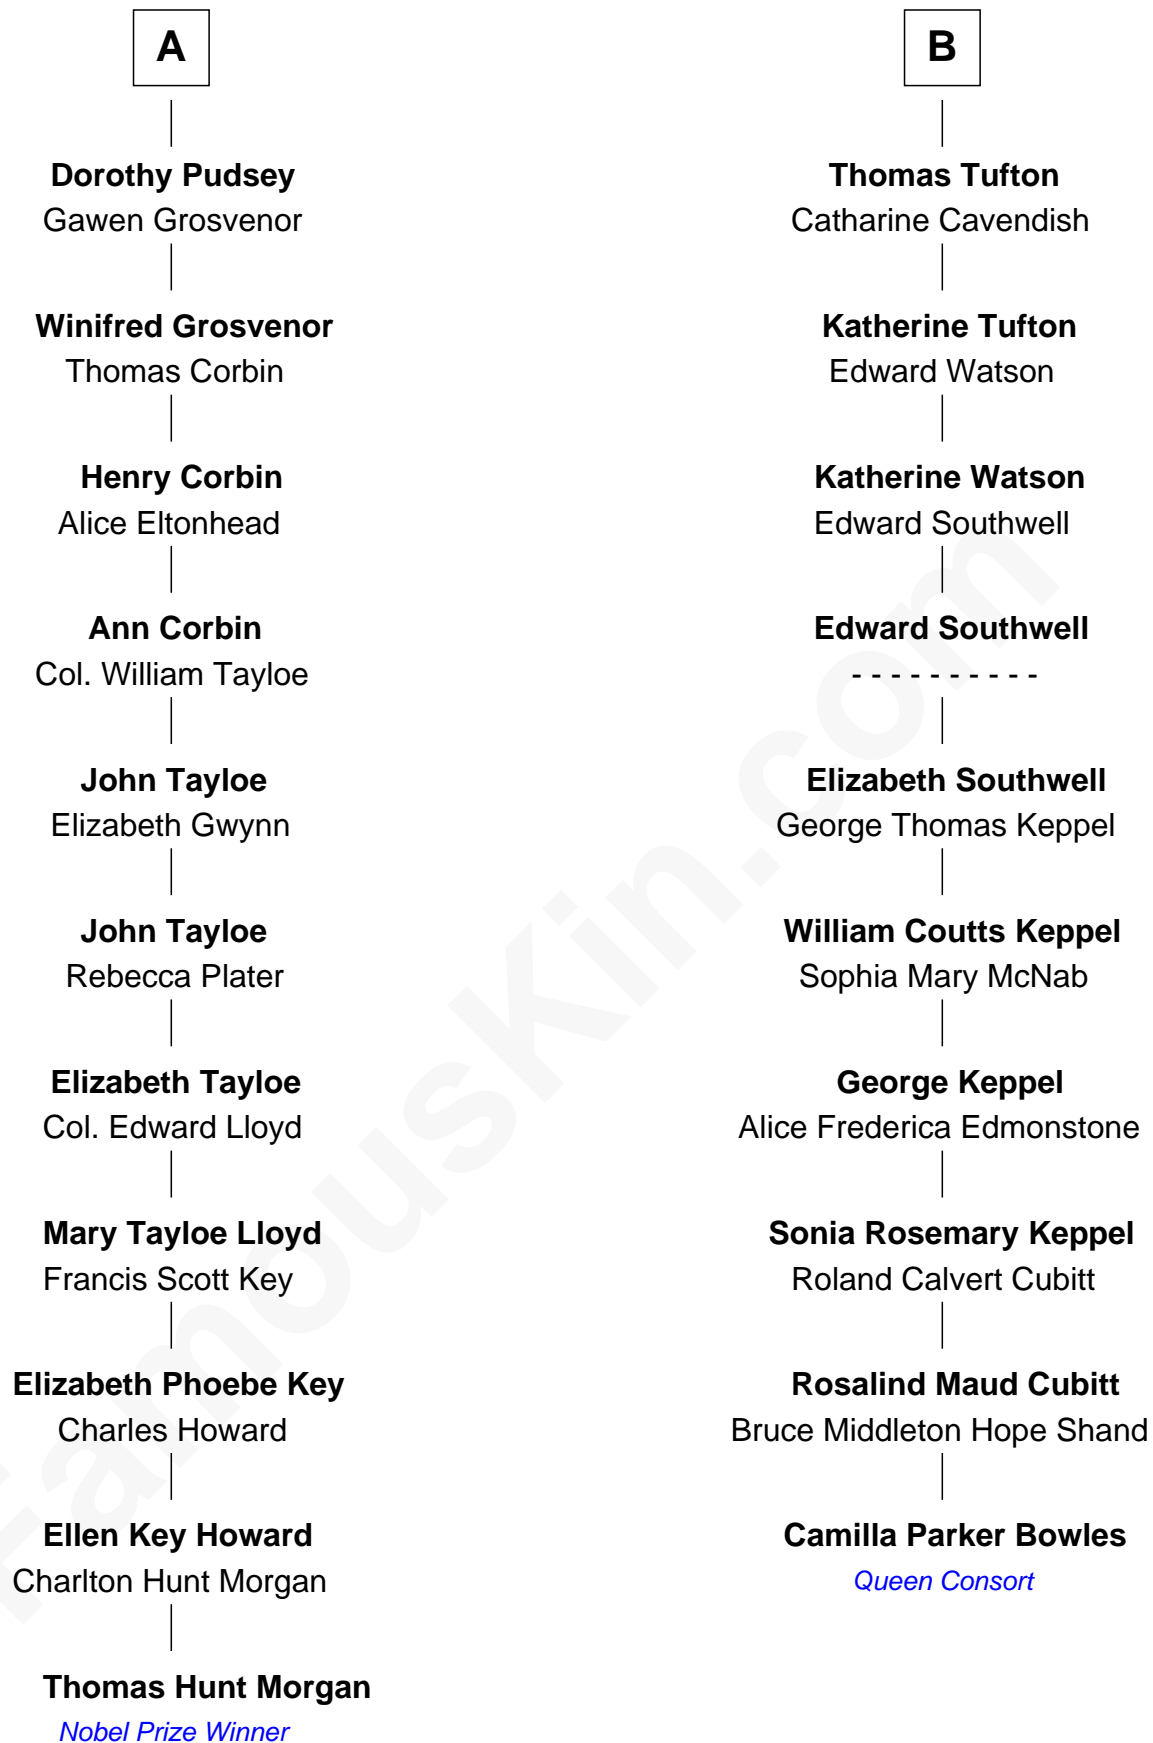

FamousKin.com

Relationship Chart of Thomas Hunt Morgan

Nobel Prize Winner in Physiology or Medicine

16th cousin 1 time removed of

Camilla Parker Bowles

Queen Consort of the United Kingdom

Eleanor Fitzhugh

with husband
Sir Thomas Tunstall

Edith Hare

William Pudsey

Eleanor Montfort

Robert Pudsey

Eleanor Harman

George Pudsey

Matilda Cotton

A

Sir George Clifford

Margaret Russell

Ann Clifford

Richard Sackville

Margaret Sackville

John Tufton

B

Camilla Parker Bowles photo by [Agência Brasil](#) ([CC BY 3.0 BRAZIL](#))