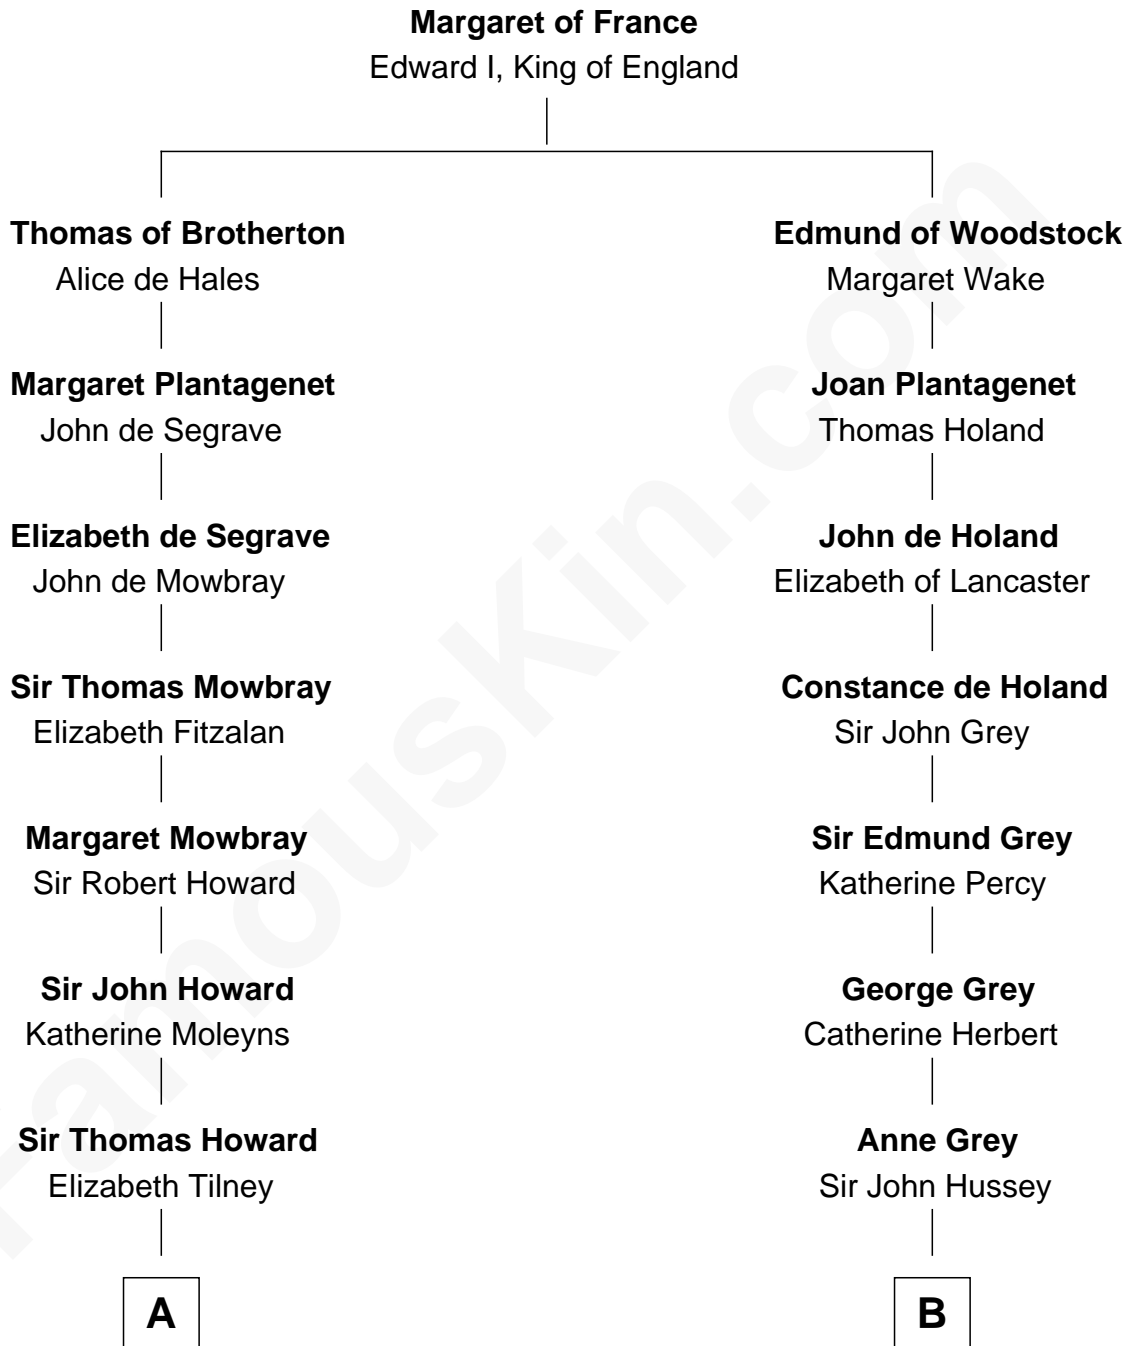

Camilla Parker Bowles

Queen Consort of the United Kingdom