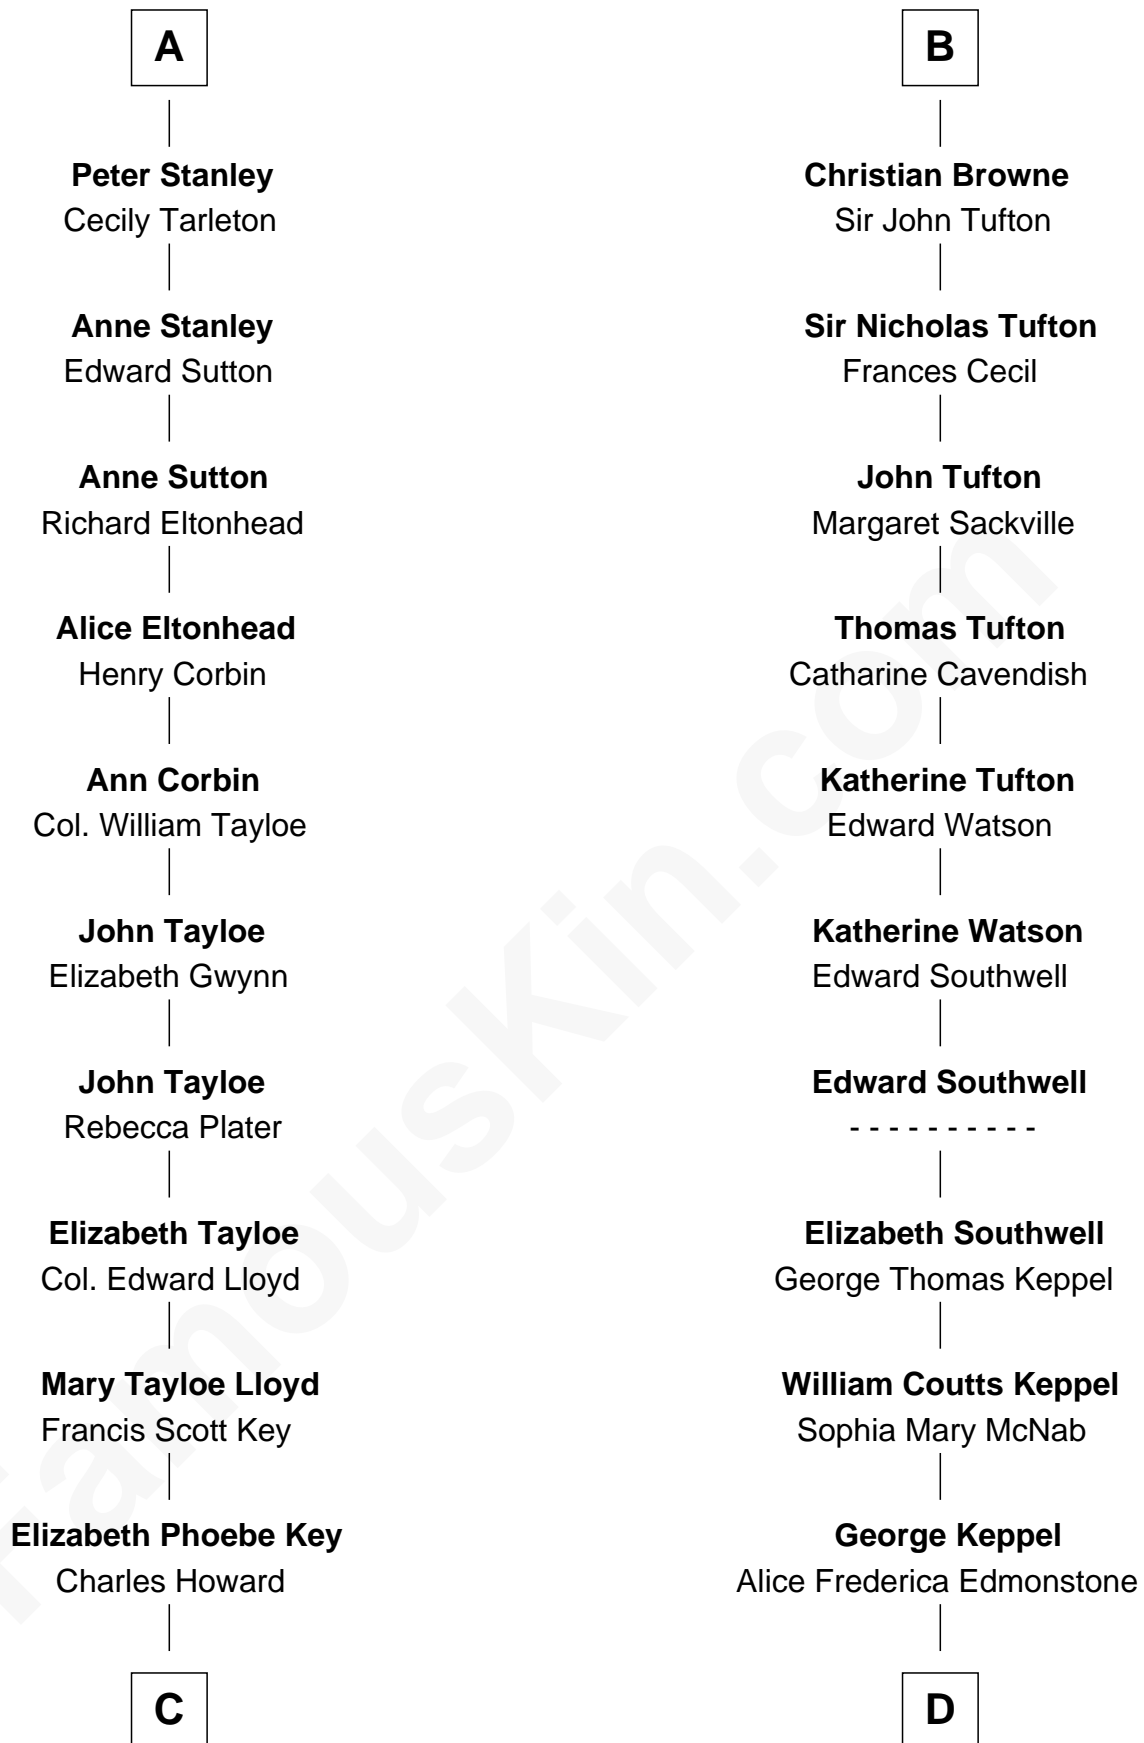

FamousKin.com

Relationship Chart of

Thomas Hunt Morgan

Nobel Prize Winner in Physiology or Medicine

18th cousin 1 time removed of

Camilla Parker Bowles

Queen Consort of the United Kingdom

Sir Robert de Holland

Maude la Zouche

Maude de Holland
Sir Thomas de Swinnerton

Sir Robert de Swinnerton
Elizabeth de Beke

Maud de Swinnerton
Sir John Savage

Mary Savage
William Stanley

William Stanley
Alice Hoghton

Sir William Stanley
Agnes Grosvenor

Sir William Stanley
Anne Harington

A

Thomas Holand
Joan Plantagenet

John de Holand
Elizabeth of Lancaster

Constance de Holand
Sir John Grey

Sir Edmund Grey
Katherine Percy

George Grey
Catherine Herbert

Anne Grey
Sir John Hussey

Anne Hussey
Sir Humphrey Browne

B

C

Ellen Key Howard
Charlton Hunt Morgan

Thomas Hunt Morgan
Nobel Prize Winner

D

Sonia Rosemary Keppel
Roland Calvert Cubitt

Rosalind Maud Cubitt
Bruce Middleton Hope Shand