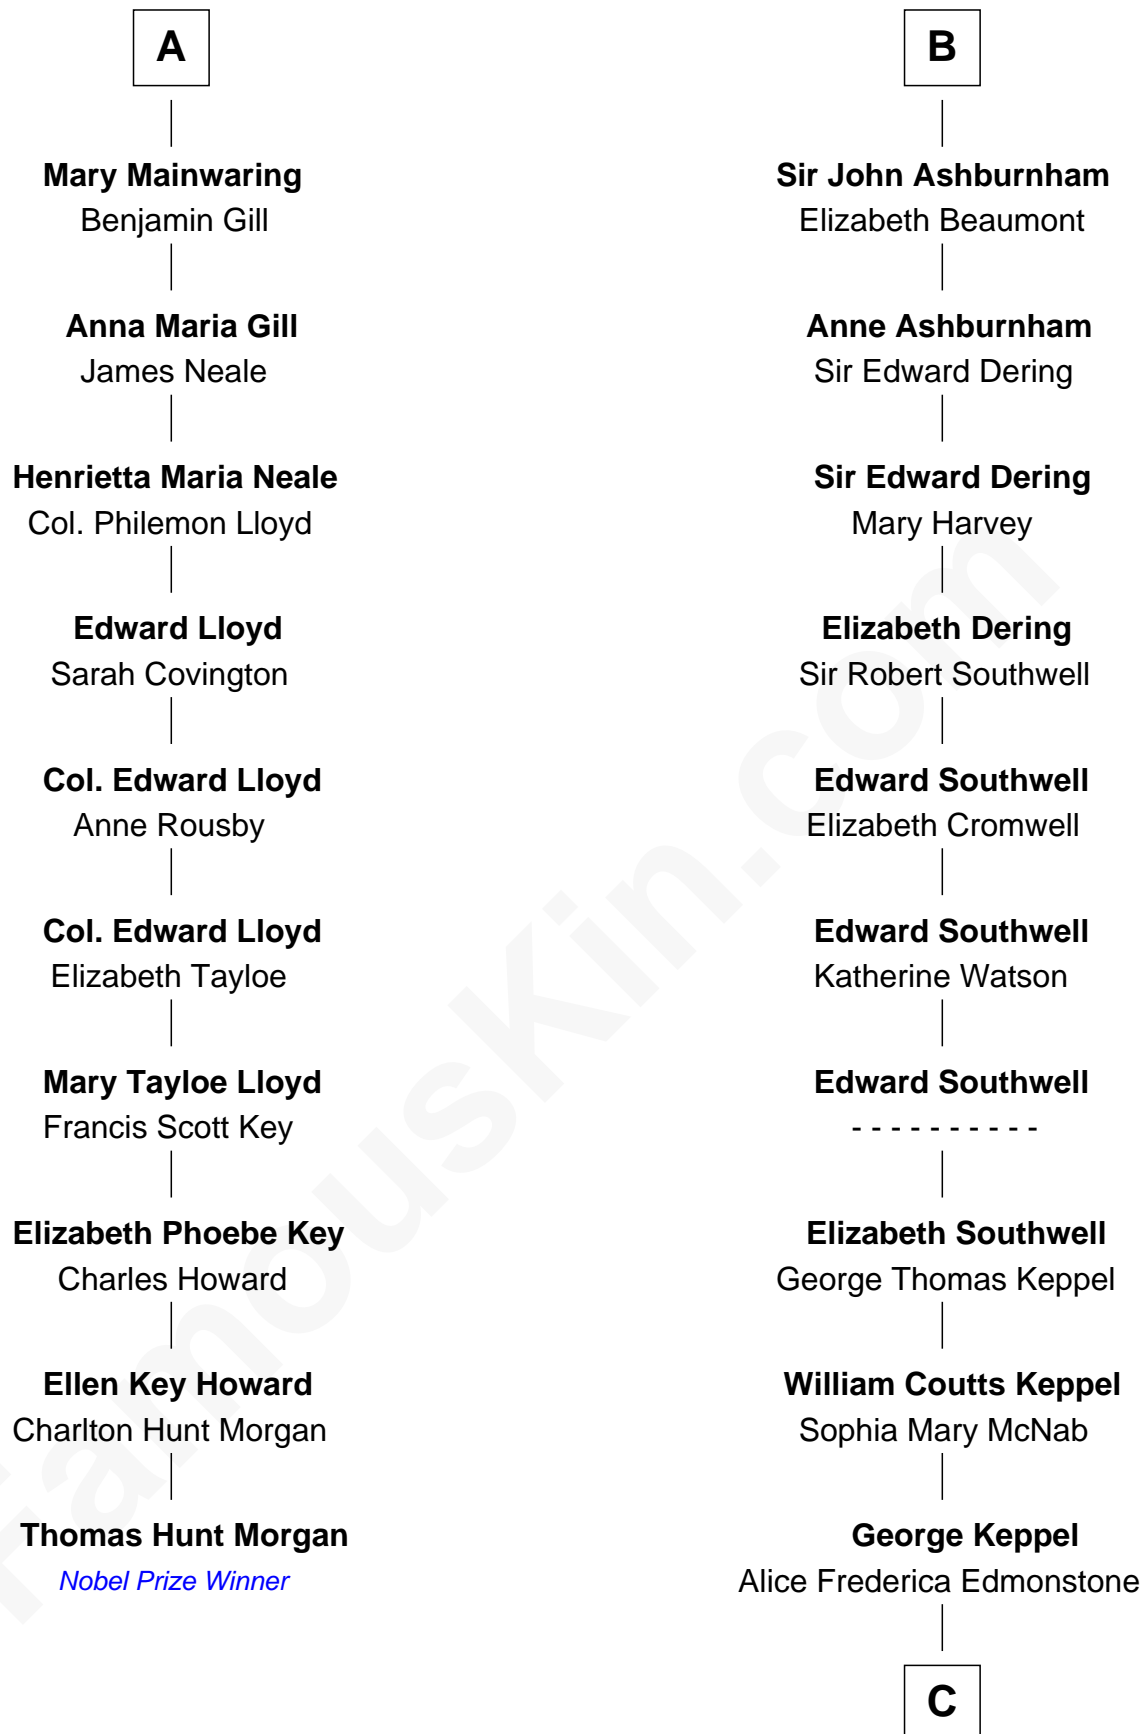

FamousKin.com

Relationship Chart of

Thomas Hunt Morgan

Nobel Prize Winner in Physiology or Medicine

16th cousin 3 times removed of

Camilla Parker Bowles

Queen Consort of the United Kingdom

Sir Richard Fitzalan

Sir William Torbock

Thomas Torbock

Elizabeth Moore

William Torbock

Catherine Gerard

Margaret Torbock

Oliver Mainwaring

A

Joan Fitzalan

Sir William Beauchamp

Joan Beauchamp

James Butler

Sir Thomas Butler

Anne Hankeford

Margaret Butler

Sir William Boleyn

Margaret Boleyn

John Sackville

Isabel Sackville

John Ashburnham

John Ashburnham

Mary Fane

B

C