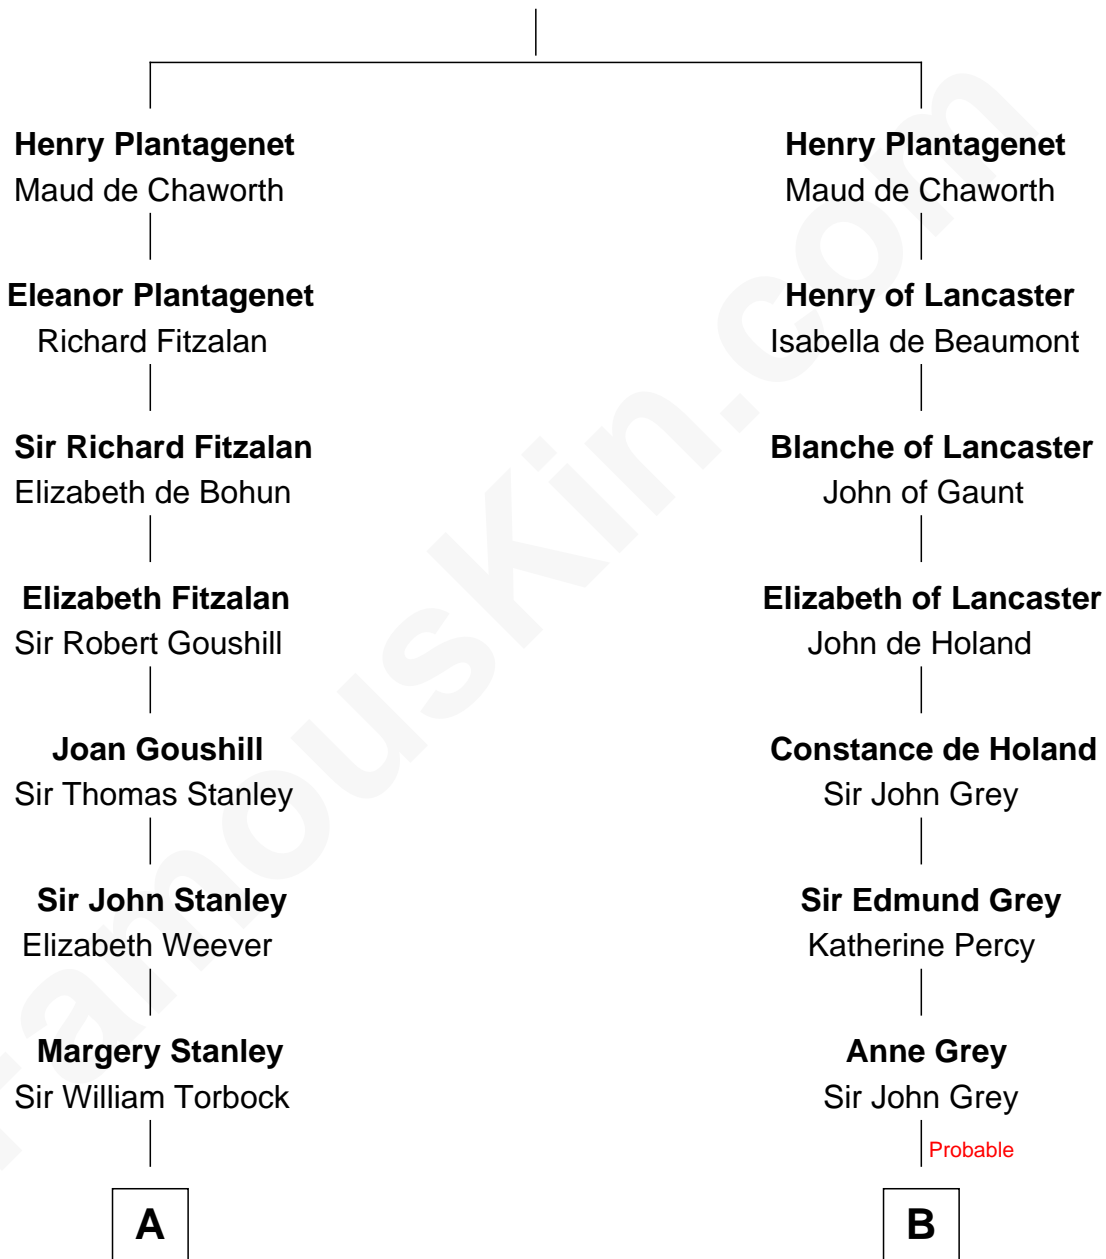

## Relationship Chart of

### Thomas Hunt Morgan

*Nobel Prize Winner in Physiology or Medicine*

19th cousin 2 times removed of

**Raquel Welch**  
*Movie Actress*

**Edmund Plantagenet**  
Blanche of Artois

**C**

**Elizabeth Phoebe Key**

Charles Howard

**Ellen Key Howard**

Charlton Hunt Morgan

**Thomas Hunt Morgan**

*Nobel Prize Winner*

**D**

**Hannah Kent Robinson**

Elbridge Gerry Hall