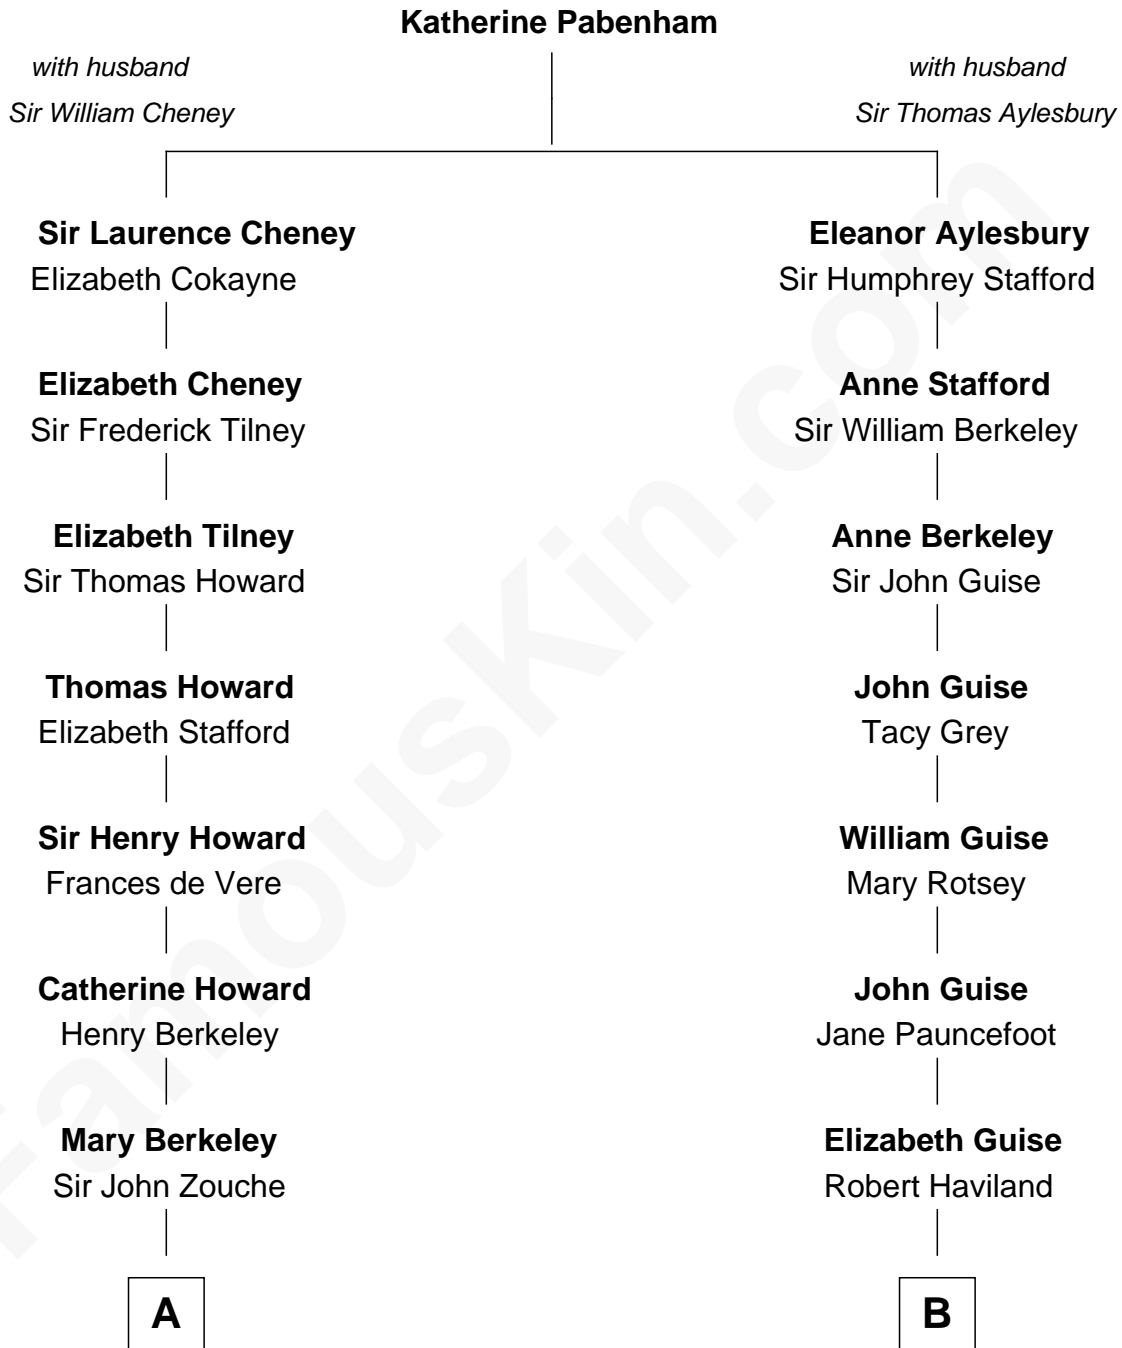

FamousKin.com

Relationship Chart of

Thomas Hunt Morgan

Nobel Prize Winner in Physiology or Medicine

17th cousin of

Raquel Welch
Movie Actress

A

Sir John Zouche