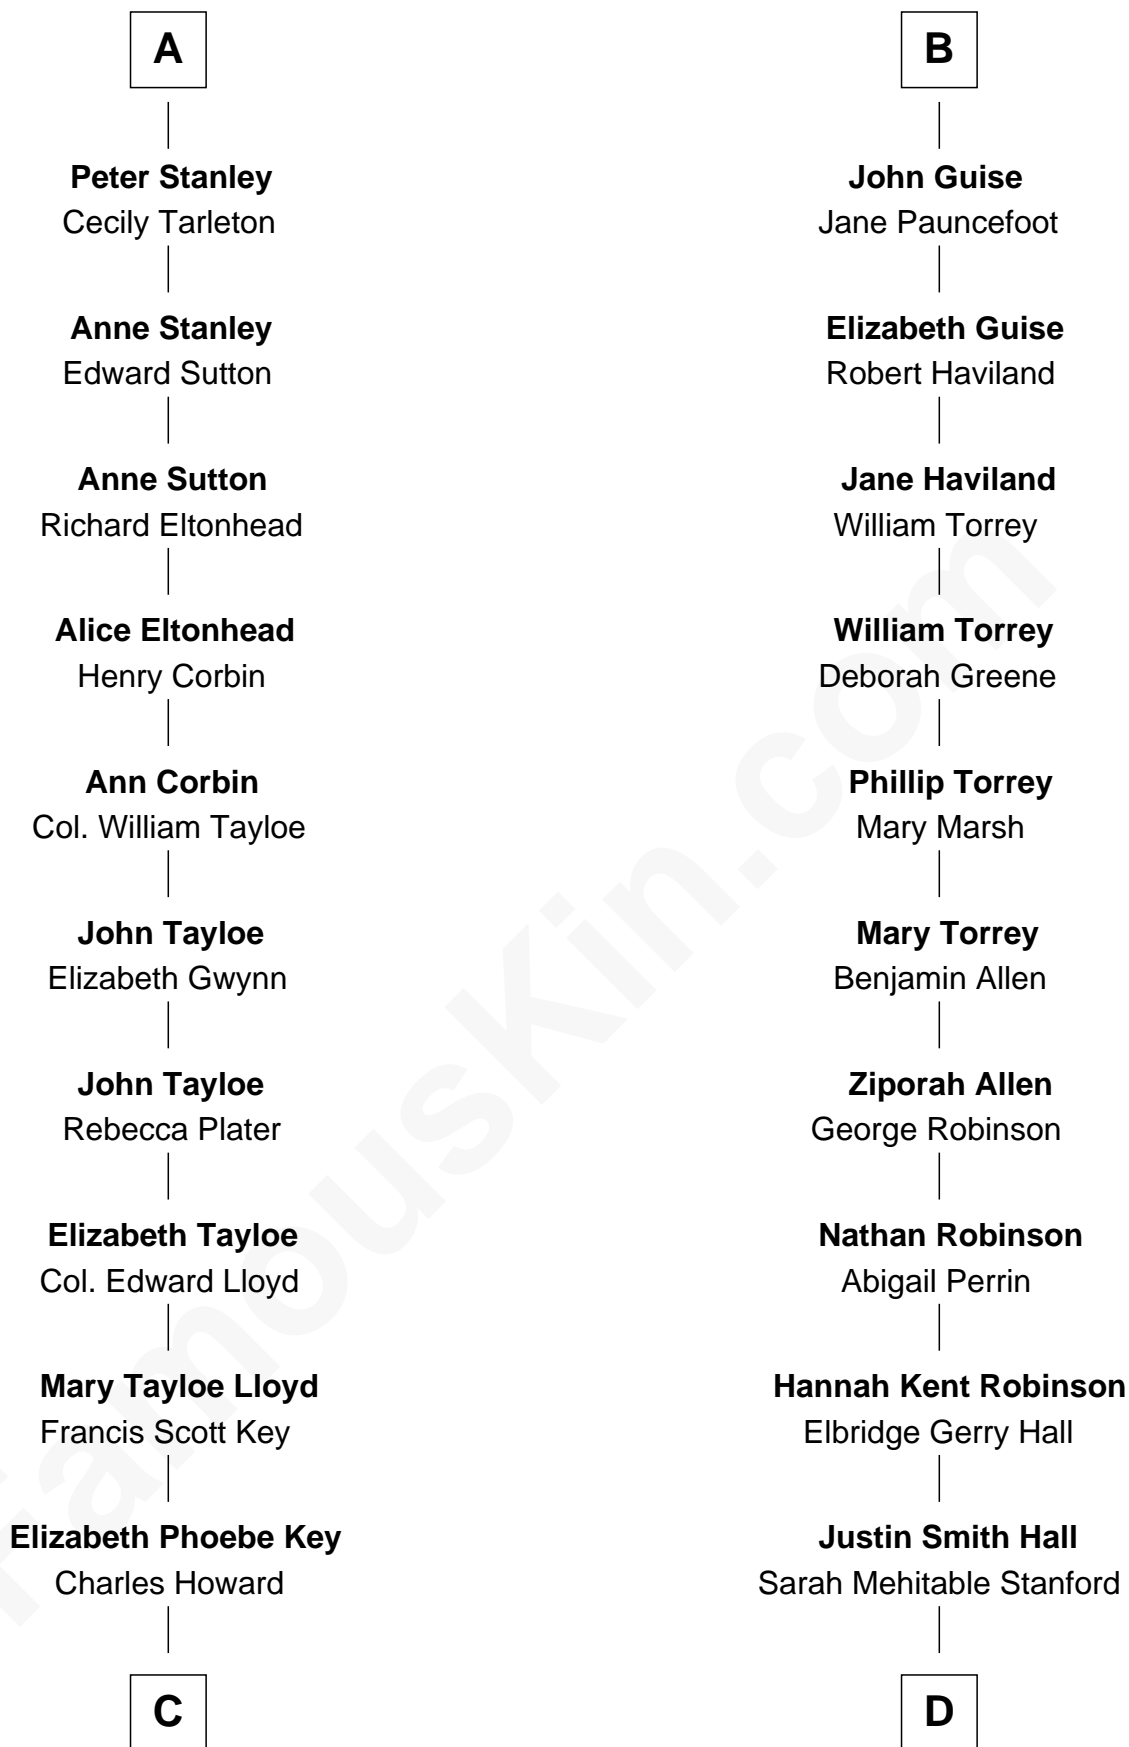

FamousKin.com

Relationship Chart of

Thomas Hunt Morgan

Nobel Prize Winner in Physiology or Medicine

18th cousin 1 time removed of

Raquel Welch

Movie Actress

C

Ellen Key Howard
Charlton Hunt Morgan

Thomas Hunt Morgan
Nobel Prize Winner

D

Emery Stanford Hall
Clara Louise Adams

Josephine Sarah Hall
Armando Carlos Tejada

Raquel Welch
aka Raquel Welch

FamousKin.com