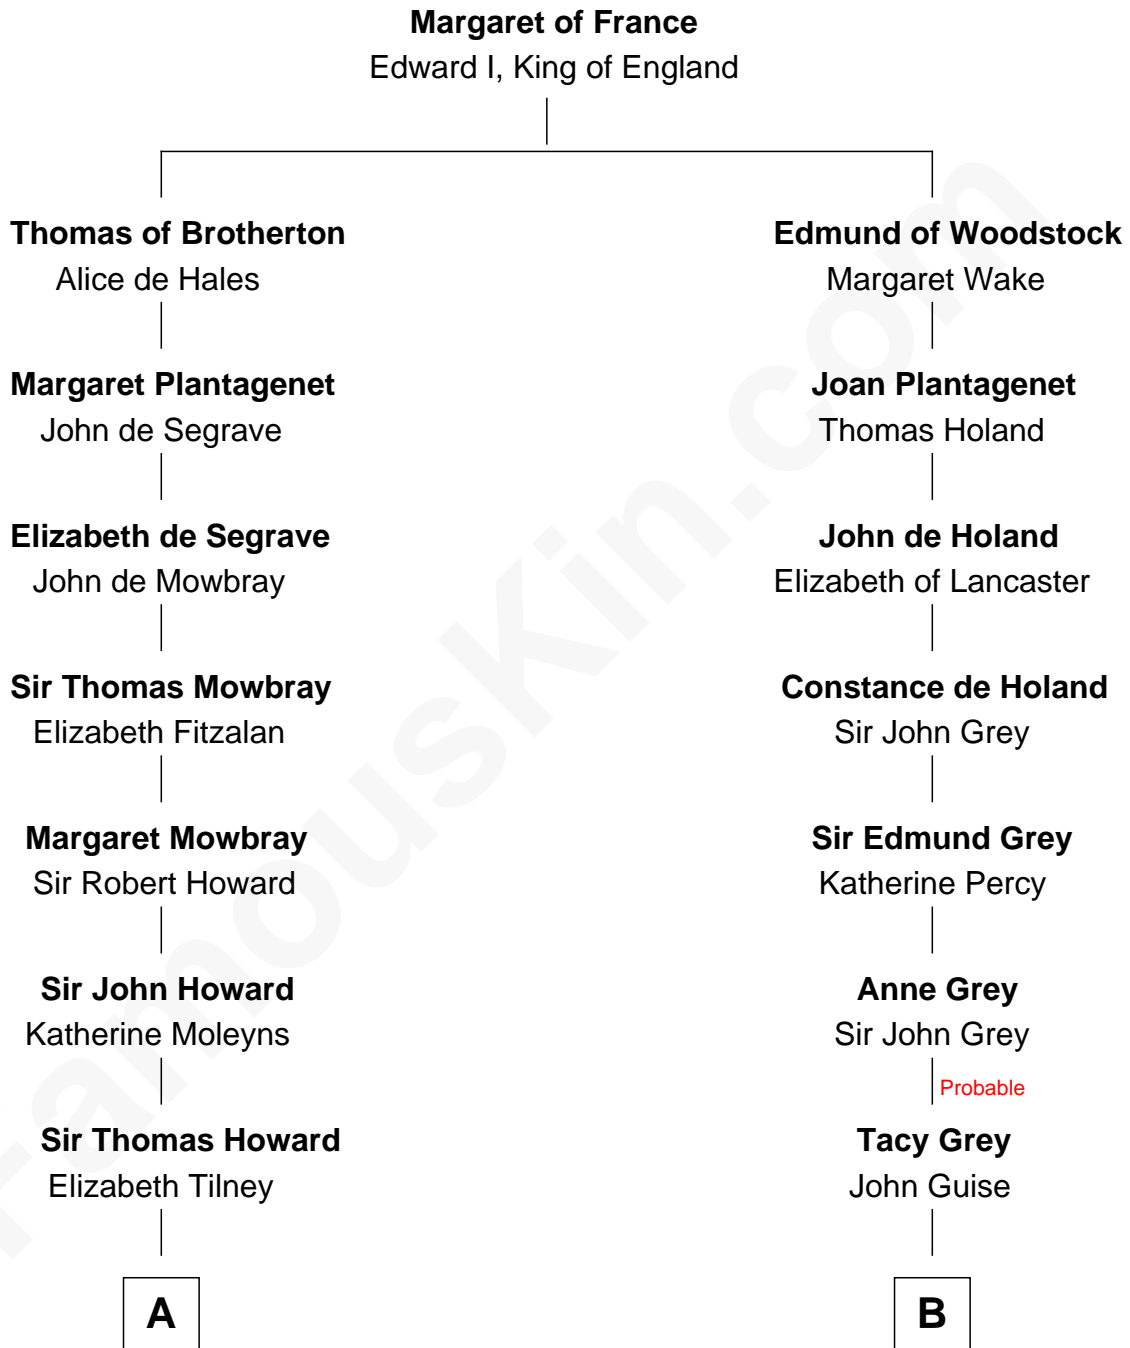

FamousKin.com

Relationship Chart of

Thomas Hunt Morgan

Nobel Prize Winner in Physiology or Medicine

20th cousin 1 time removed of

Raquel Welch
Movie Actress

C

John Ross Key