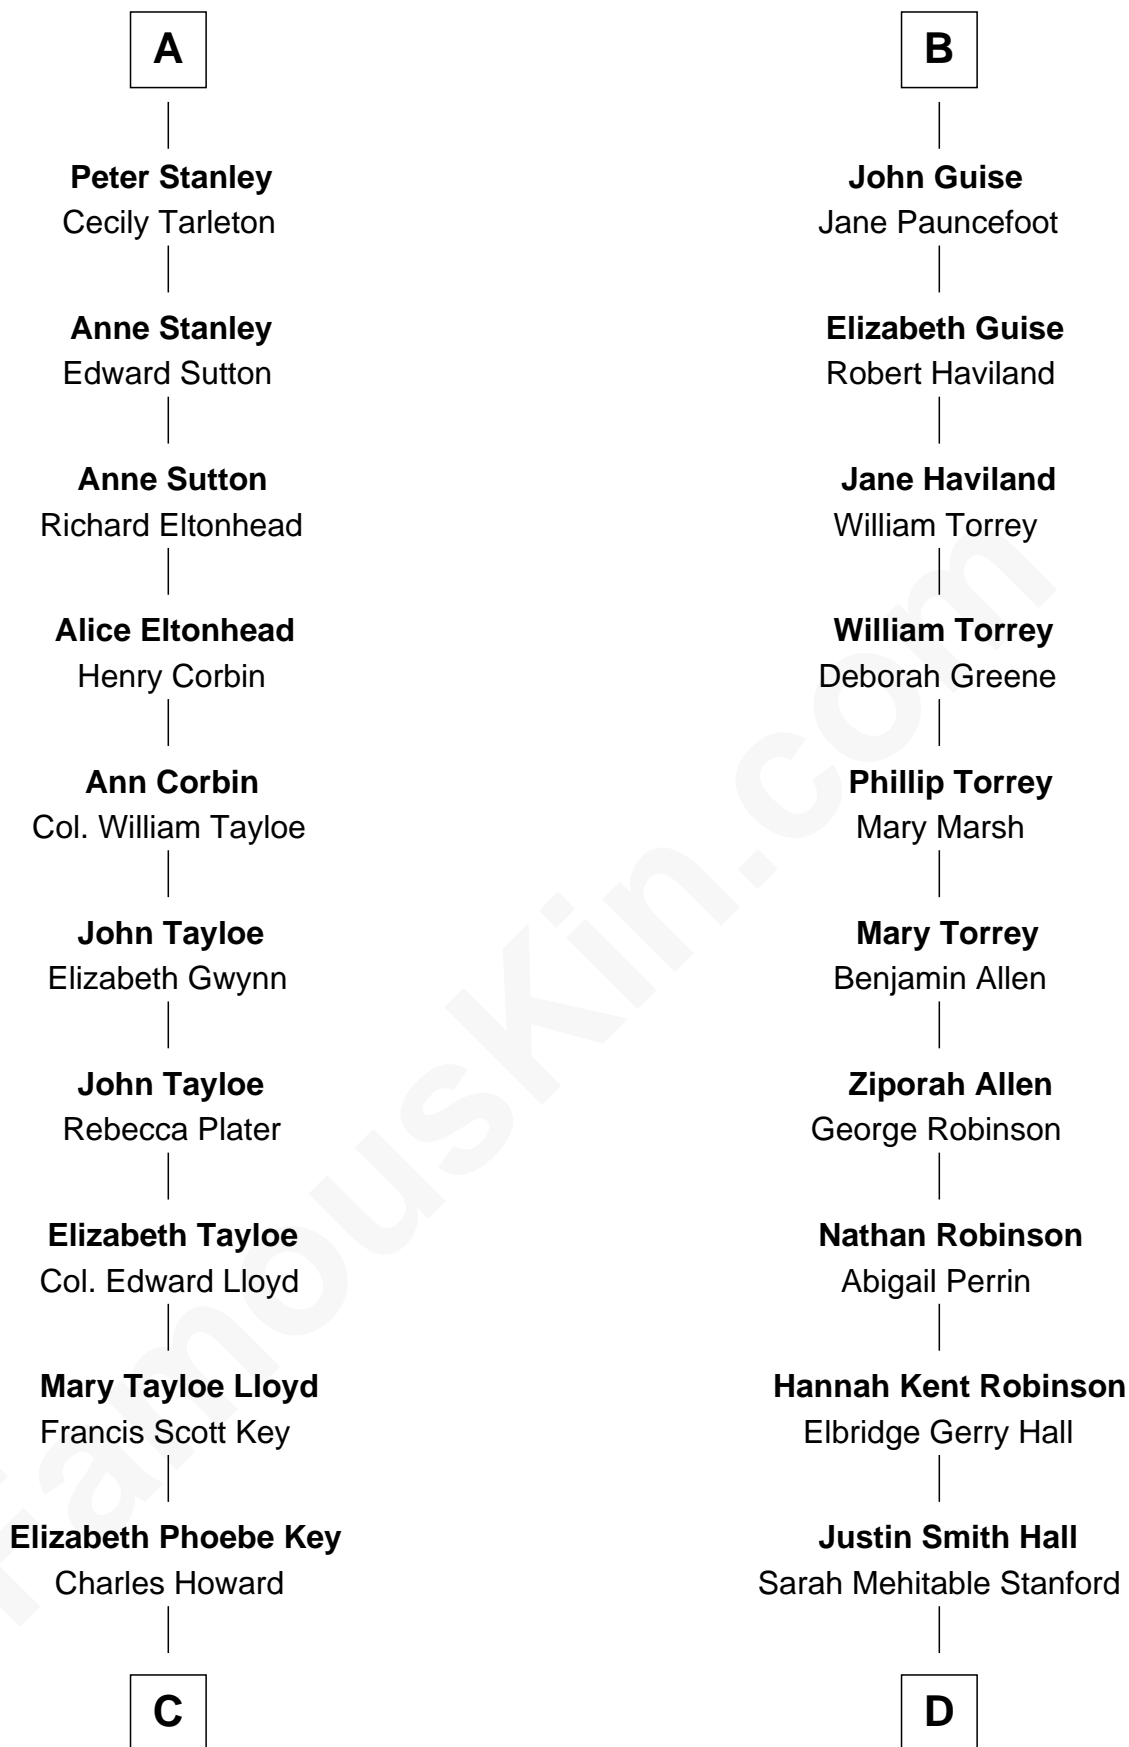

FamousKin.com

Relationship Chart of

Thomas Hunt Morgan

Nobel Prize Winner in Physiology or Medicine

18th cousin 1 time removed of

Raquel Welch
Movie Actress

Sir Robert de Holland
Maude la Zouche

Maude de Holland
Sir Thomas de Swinnerton

Sir Robert de Swinnerton
Elizabeth de Beke

Maud de Swinnerton
Sir John Savage

Mary Savage
William Stanley

William Stanley
Alice Hoghton

Sir William Stanley
Agnes Grosvenor

Sir William Stanley
Anne Harington

A

Thomas Holand
Joan Plantagenet

John de Holand
Elizabeth of Lancaster

Constance de Holand
Sir John Grey

Sir Edmund Grey
Katherine Percy

Anne Grey
Sir John Grey

Probable

Tacy Grey
John Guise

William Guise
Mary Rotsey

B

C

Ellen Key Howard
Charlton Hunt Morgan

Thomas Hunt Morgan
Nobel Prize Winner

D

Emery Stanford Hall
Clara Louise Adams

Josephine Sarah Hall
Armando Carlos Tejada