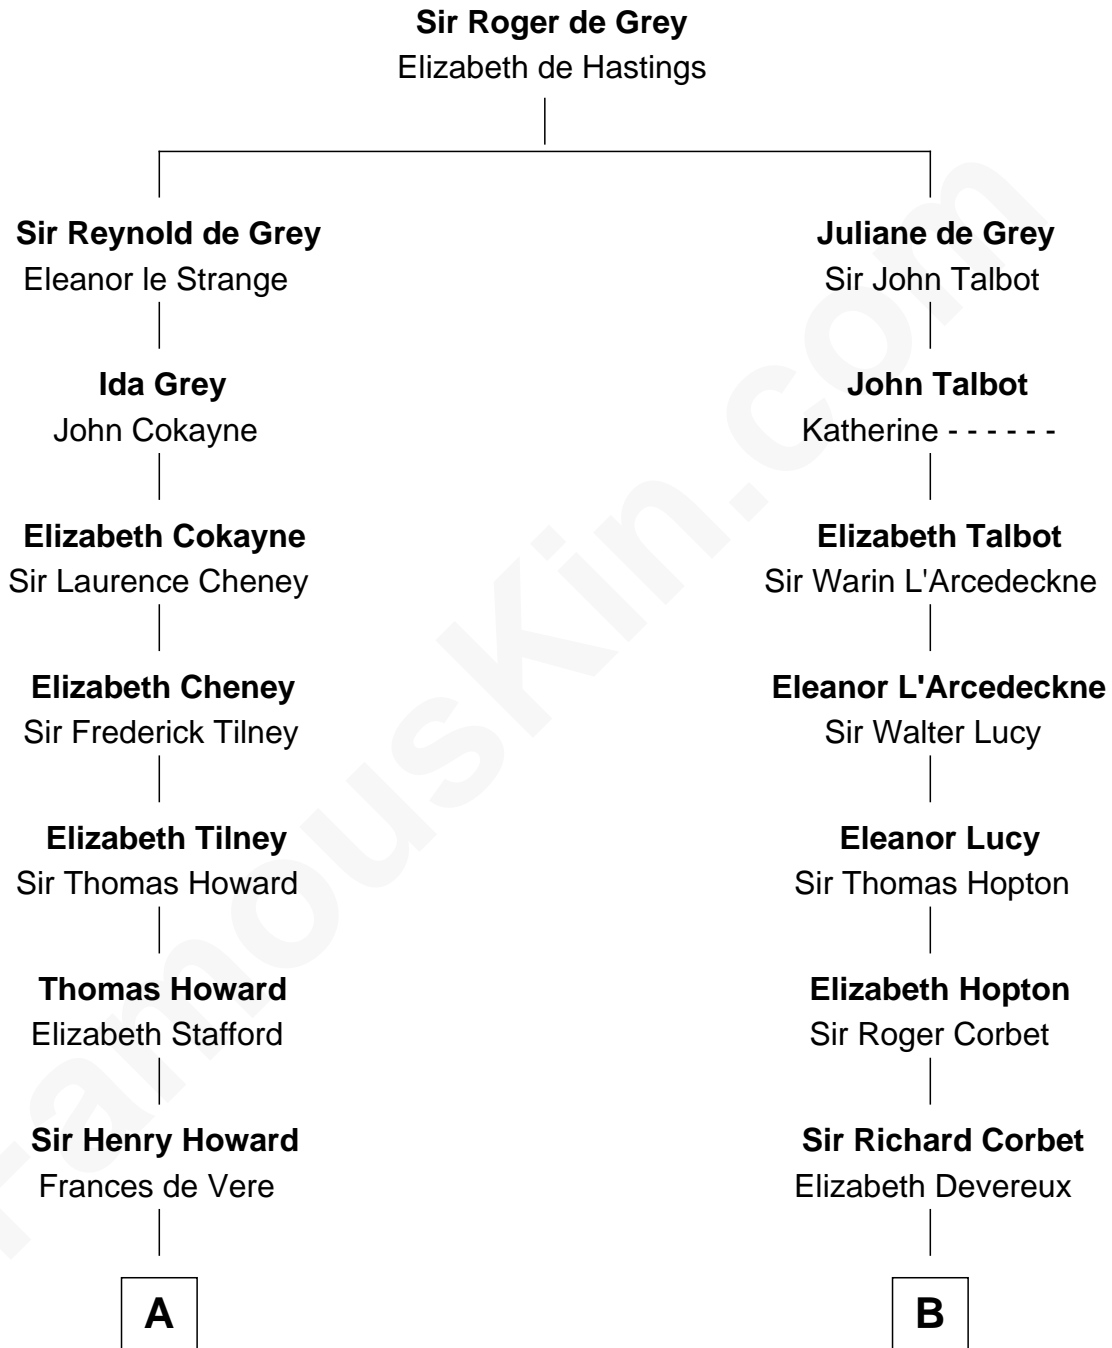

FamousKin.com

Relationship Chart of Thomas Hunt Morgan

Nobel Prize Winner in Physiology or Medicine

19th cousin of

Grover Cleveland

22nd and 24th U.S. President

A

Catherine Howard

Henry Berkeley

Mary Berkeley

Sir John Zouche

Sir John Zouche

Isabel Lowe

Elizabeth Zouche

Col. Devereux Wolseley

Anne Wolseley