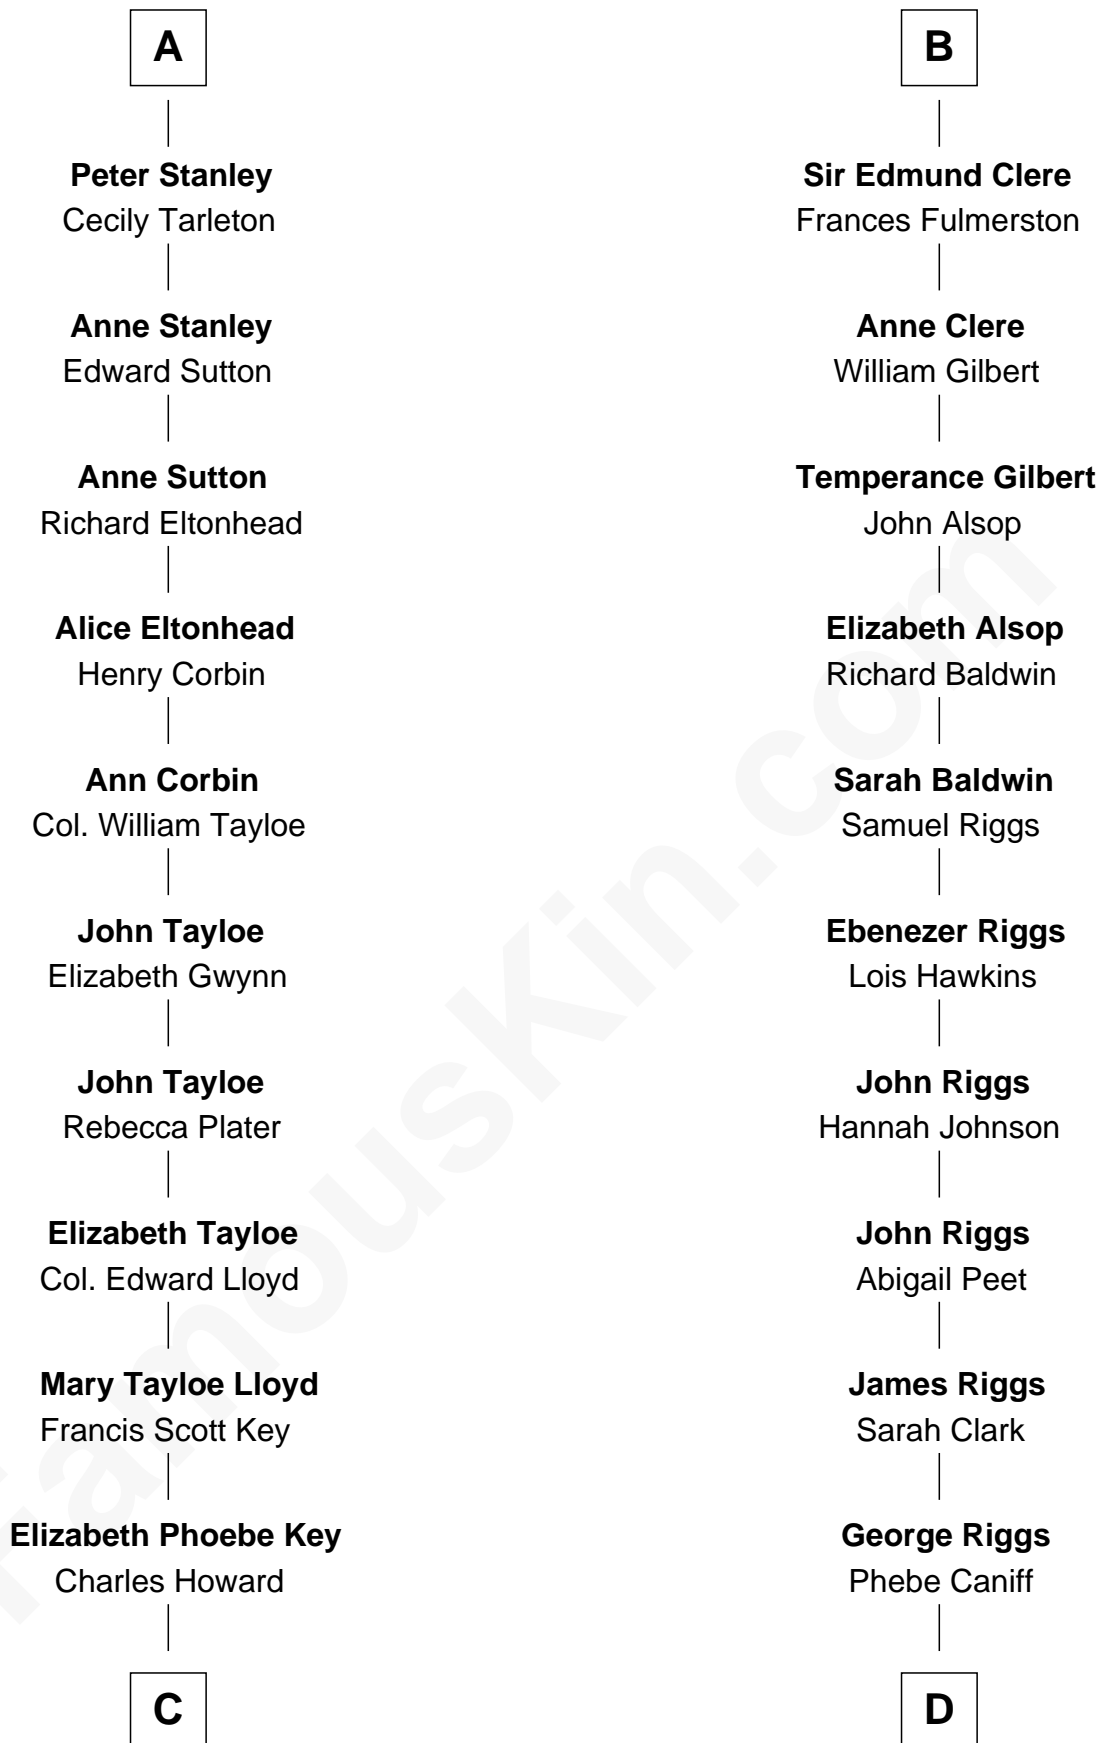

FamousKin.com

Relationship Chart of

Thomas Hunt Morgan

Nobel Prize Winner in Physiology or Medicine

18th cousin 2 times removed of

Mamie (Doud) Eisenhower

First Lady of President Dwight Eisenhower

C

Ellen Key Howard
Charlton Hunt Morgan

Thomas Hunt Morgan
Nobel Prize Winner

D

Maria Riggs
Eli Doud

Royal Houghton Doud
Mary Cornelia Sheldon

John Sheldon Doud
Elivera Mathilda Carlson

Mamie (Doud) Eisenhower
First Lady of Dwight Eisenhower