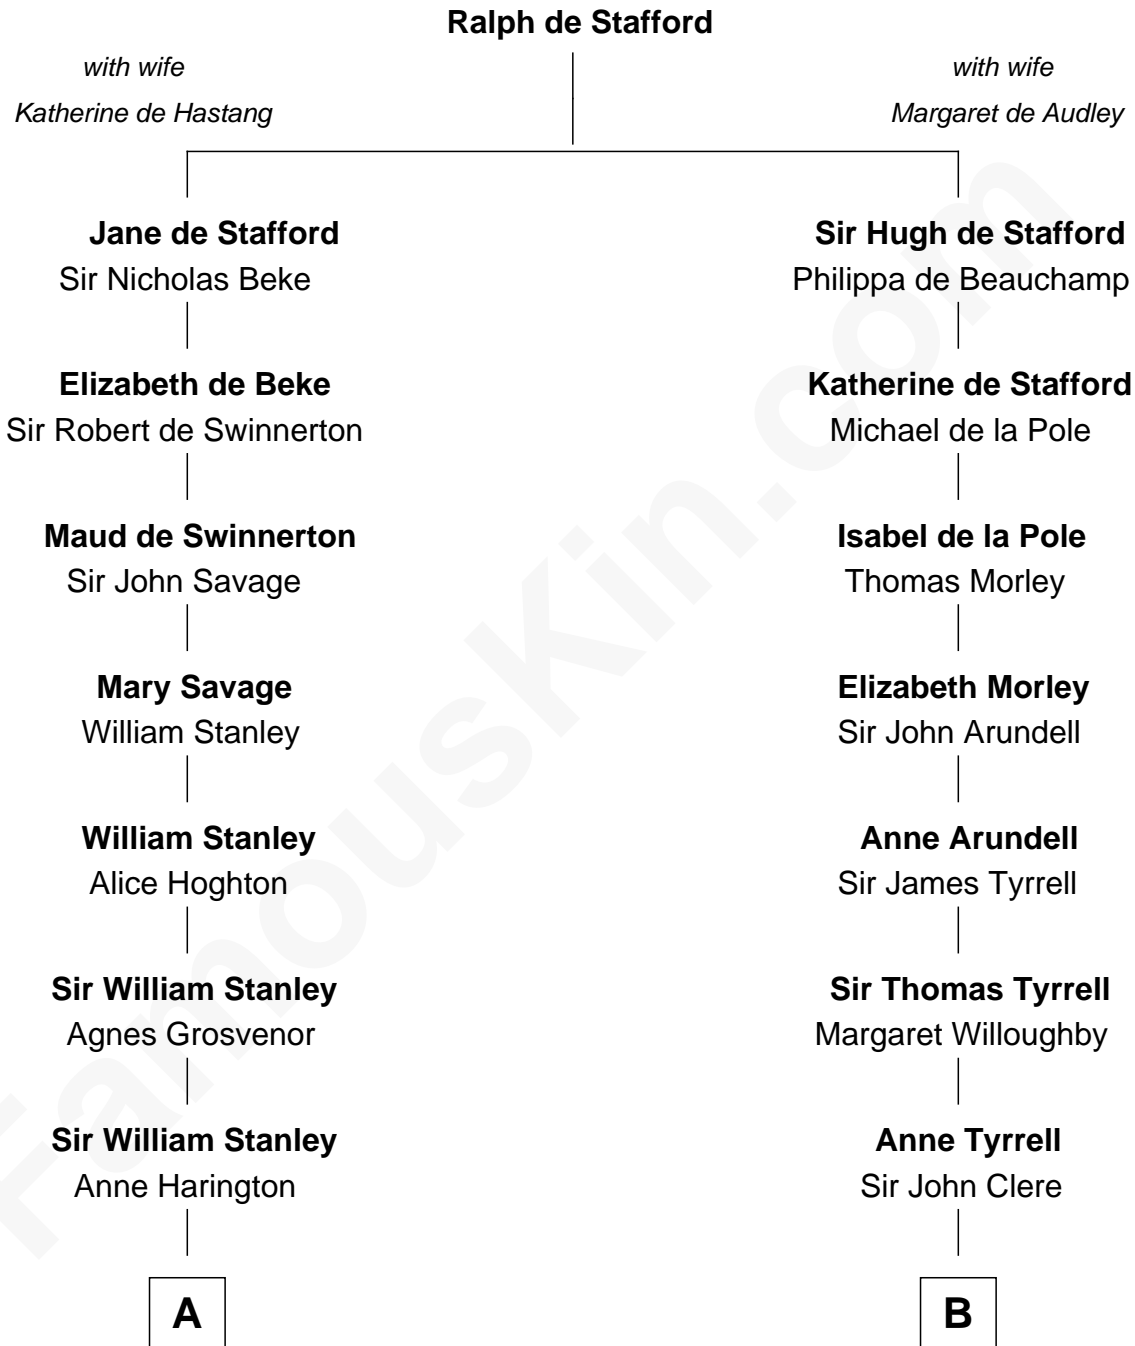

FamousKin.com

Relationship Chart of

Thomas Hunt Morgan

Nobel Prize Winner in Physiology or Medicine

18th cousin 2 times removed of

Mamie (Doud) Eisenhower

First Lady of President Dwight Eisenhower

C

Ellen Key Howard
Charlton Hunt Morgan

Thomas Hunt Morgan
Nobel Prize Winner

D

Maria Riggs
Eli Doud

Royal Houghton Doud
Mary Cornelia Sheldon

John Sheldon Doud
Elivera Mathilda Carlson

Mamie (Doud) Eisenhower
First Lady of Dwight Eisenhower