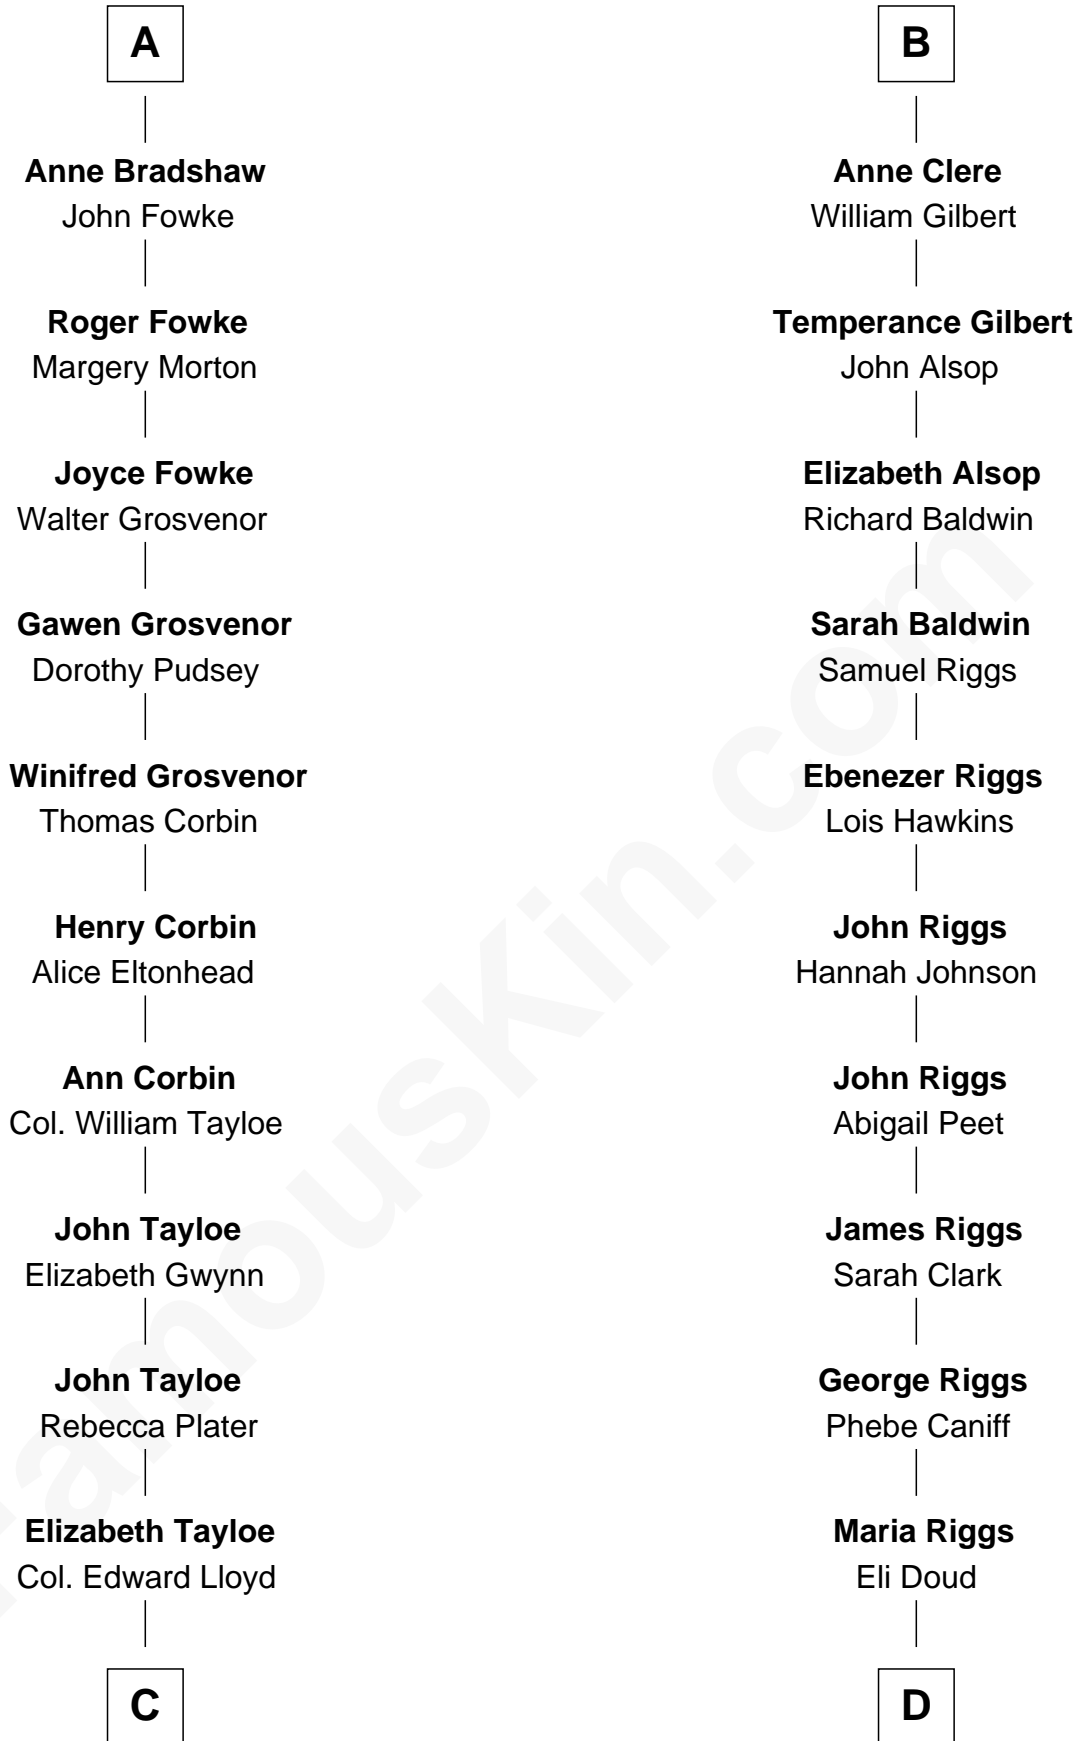

FamousKin.com

Relationship Chart of

Thomas Hunt Morgan

Nobel Prize Winner in Physiology or Medicine

19th cousin 1 time removed of

Mamie (Doud) Eisenhower

First Lady of President Dwight Eisenhower

C

Mary Tayloe Lloyd

Francis Scott Key

Elizabeth Phoebe Key

Charles Howard

Ellen Key Howard

Charlton Hunt Morgan

Thomas Hunt Morgan

Nobel Prize Winner

D

Royal Houghton Doud

Mary Cornelia Sheldon

John Sheldon Doud

Elivera Mathilda Carlson

Mamie (Doud) Eisenhower

First Lady of Dwight Eisenhower