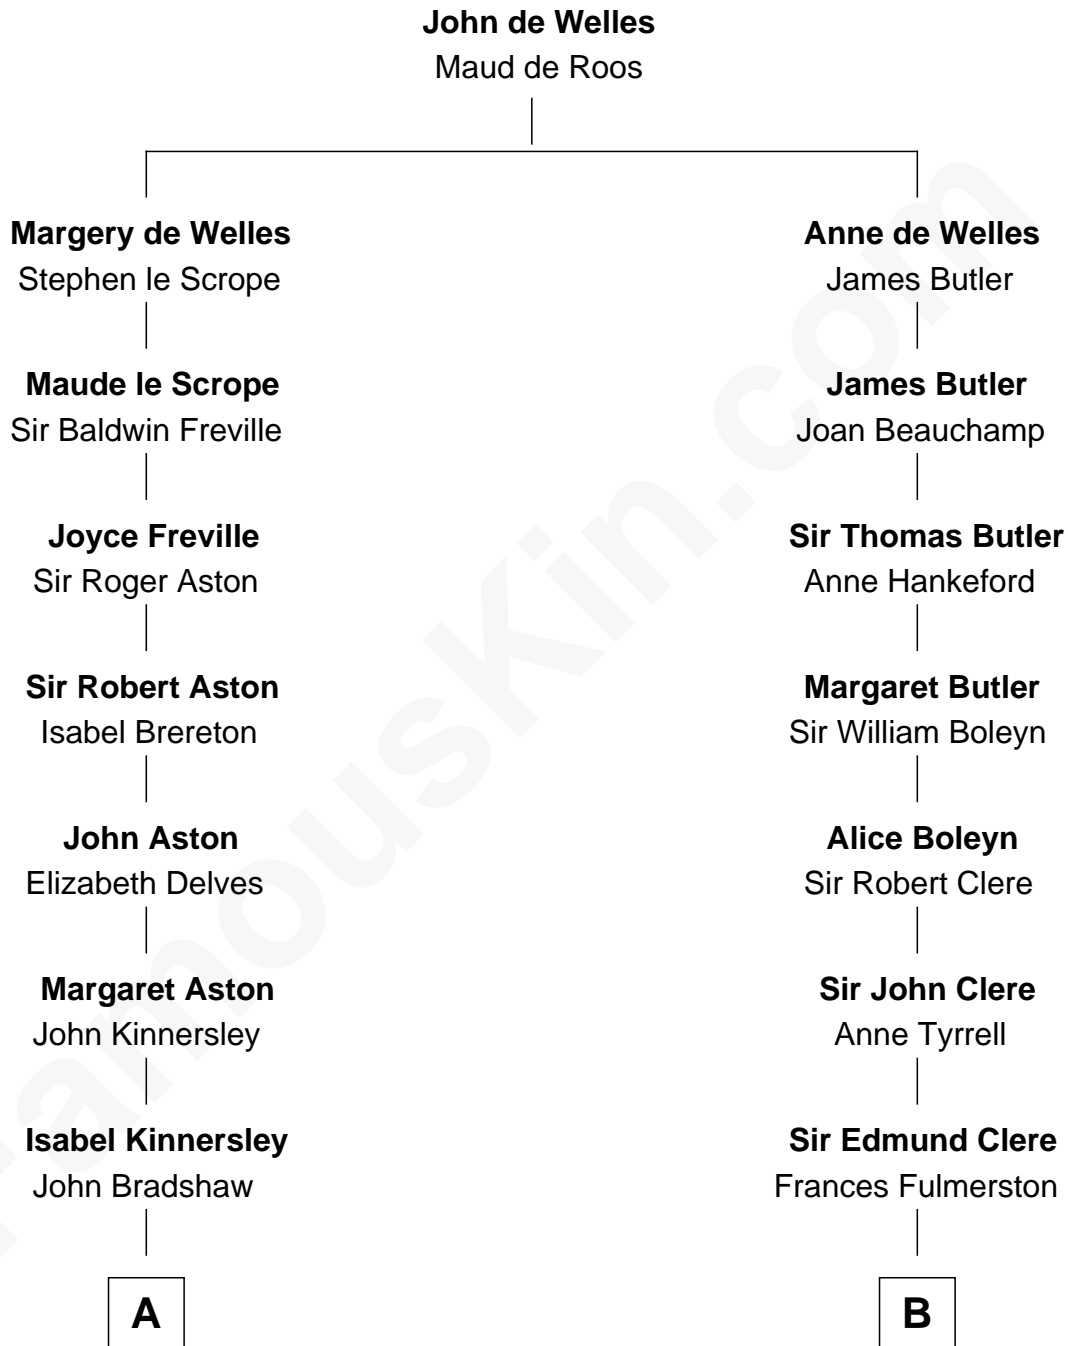

FamousKin.com

Relationship Chart of

Thomas Hunt Morgan

Nobel Prize Winner in Physiology or Medicine

19th cousin 1 time removed of

Mamie (Doud) Eisenhower

First Lady of President Dwight Eisenhower

C

Mary Tayloe Lloyd

Francis Scott Key

Elizabeth Phoebe Key

Charles Howard

Ellen Key Howard

Charlton Hunt Morgan

Thomas Hunt Morgan

Nobel Prize Winner

D

Royal Houghton Doud

Mary Cornelia Sheldon

John Sheldon Doud

Elivera Mathilda Carlson

Mamie (Doud) Eisenhower

First Lady of Dwight Eisenhower