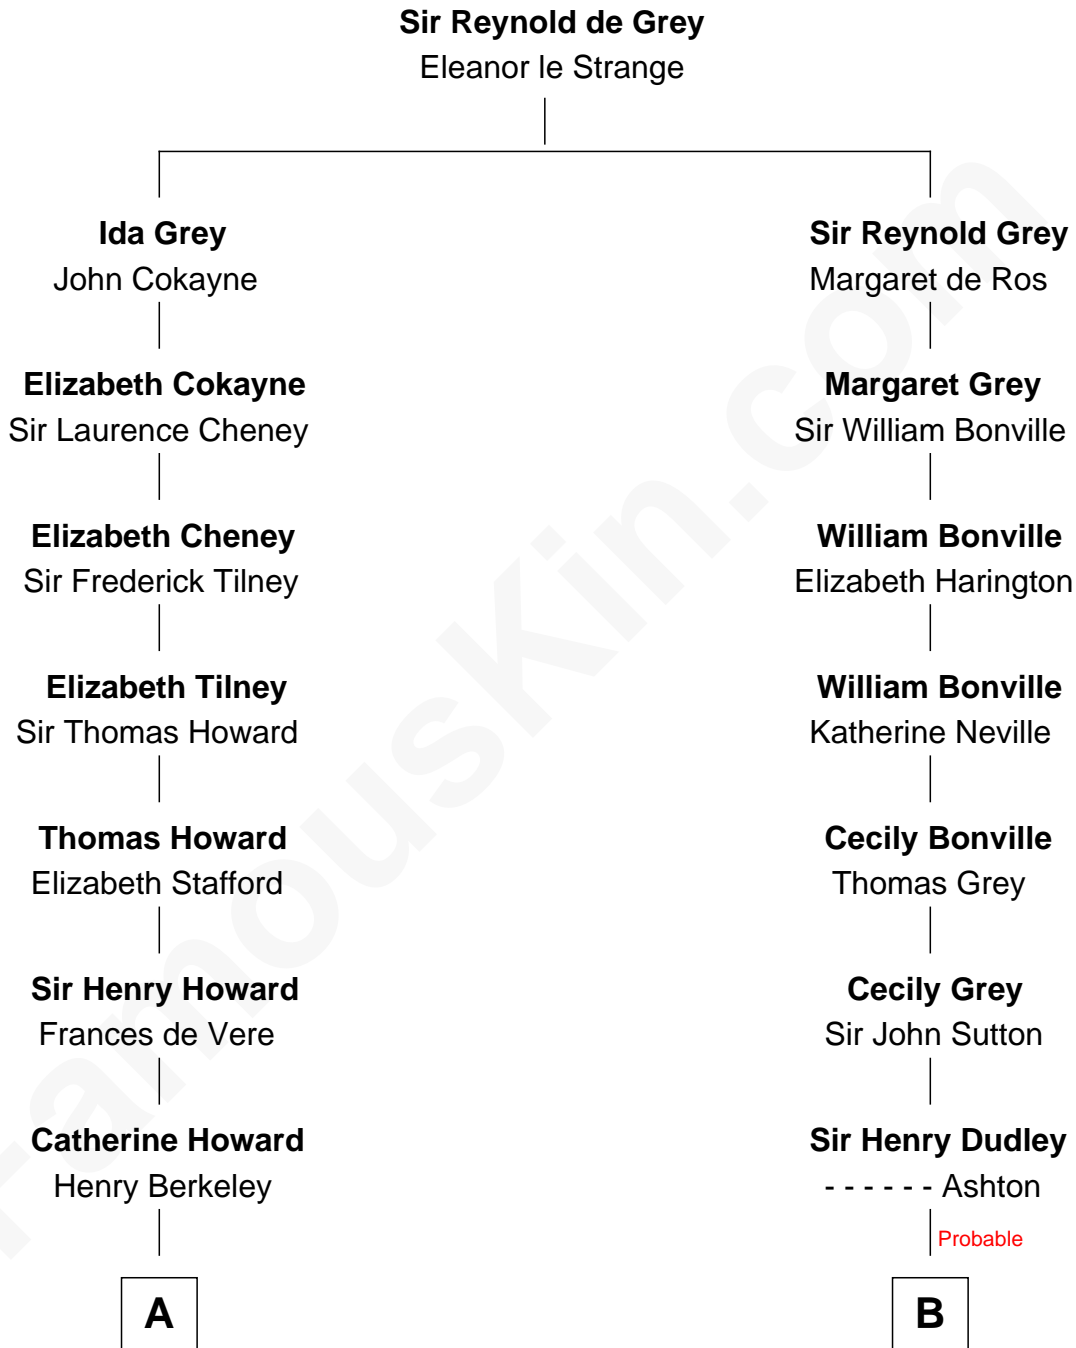

FamousKin.com

Relationship Chart of

Thomas Hunt Morgan

Nobel Prize Winner in Physiology or Medicine

18th cousin 1 time removed of

Herbert Hoover

31st U.S. President

C

Ellen Key Howard
Charlton Hunt Morgan

Thomas Hunt Morgan
Nobel Prize Winner

D

Theodore Minthorn
Mary Wasley

Hulda Randall Minthorn
Jessie Clark Hoover

Herbert Hoover
31st U.S. President

FamousKin.com