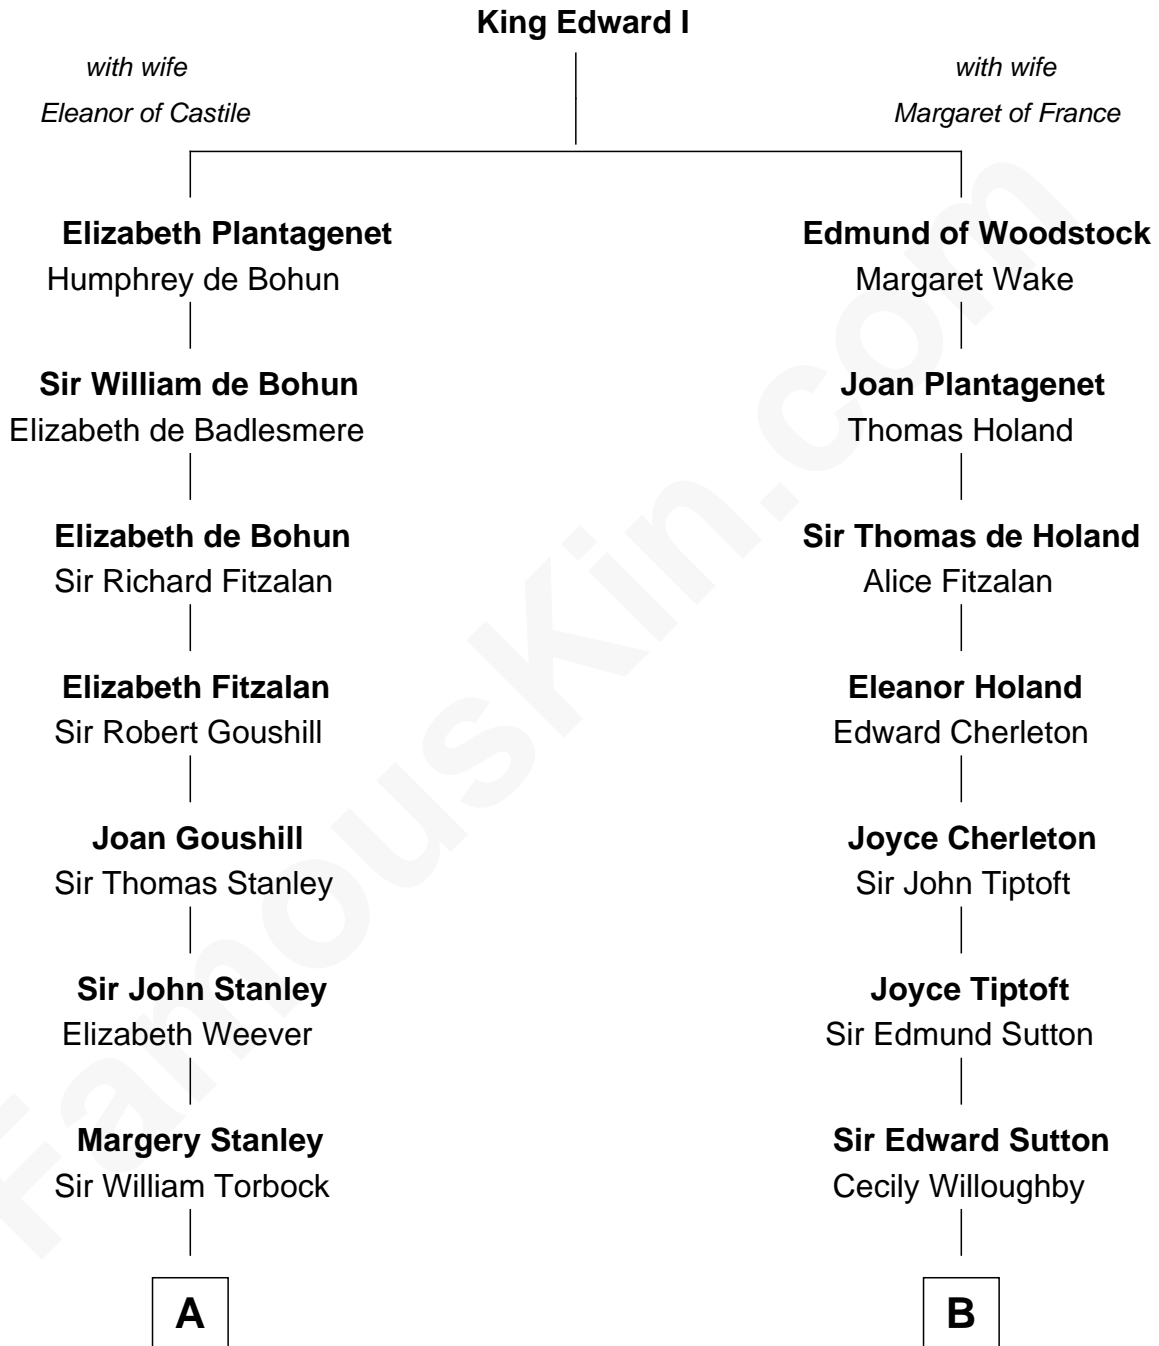

# FamousKin.com

## Relationship Chart of Thomas Hunt Morgan

*Nobel Prize Winner in Physiology or Medicine*

19th cousin 2 times removed of

**Herbert Hoover**  
*31st U.S. President*

**C**

**Elizabeth Phoebe Key**

Charles Howard