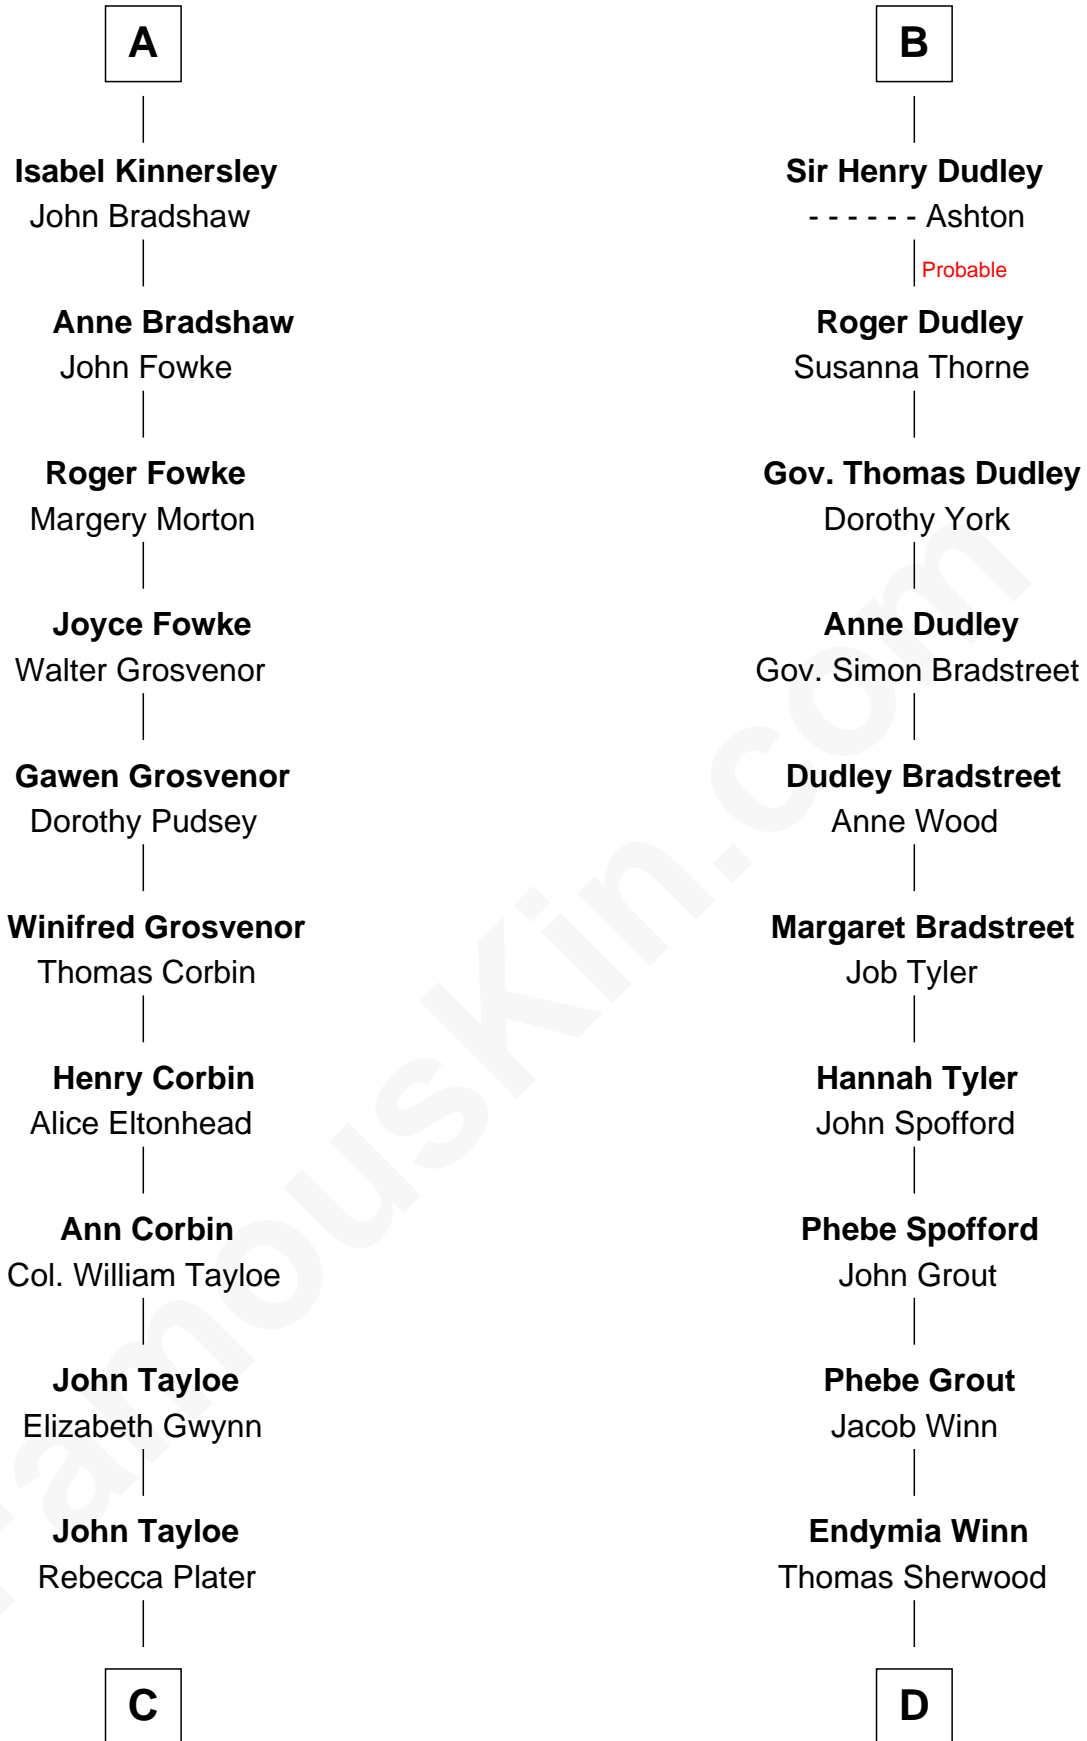

FamousKin.com

Relationship Chart of Thomas Hunt Morgan

Nobel Prize Winner in Physiology or Medicine

20th cousin 1 time removed of

Herbert Hoover

31st U.S. President

C

Elizabeth Tayloe
Col. Edward Lloyd

Mary Tayloe Lloyd
Francis Scott Key

Elizabeth Phoebe Key
Charles Howard

Ellen Key Howard
Charlton Hunt Morgan

Thomas Hunt Morgan
Nobel Prize Winner

D

Lucinda Sherwood
John Minthorn

Theodore Minthorn
Mary Wasley

Hulda Randall Minthorn
Jessie Clark Hoover

Herbert Hoover
31st U.S. President