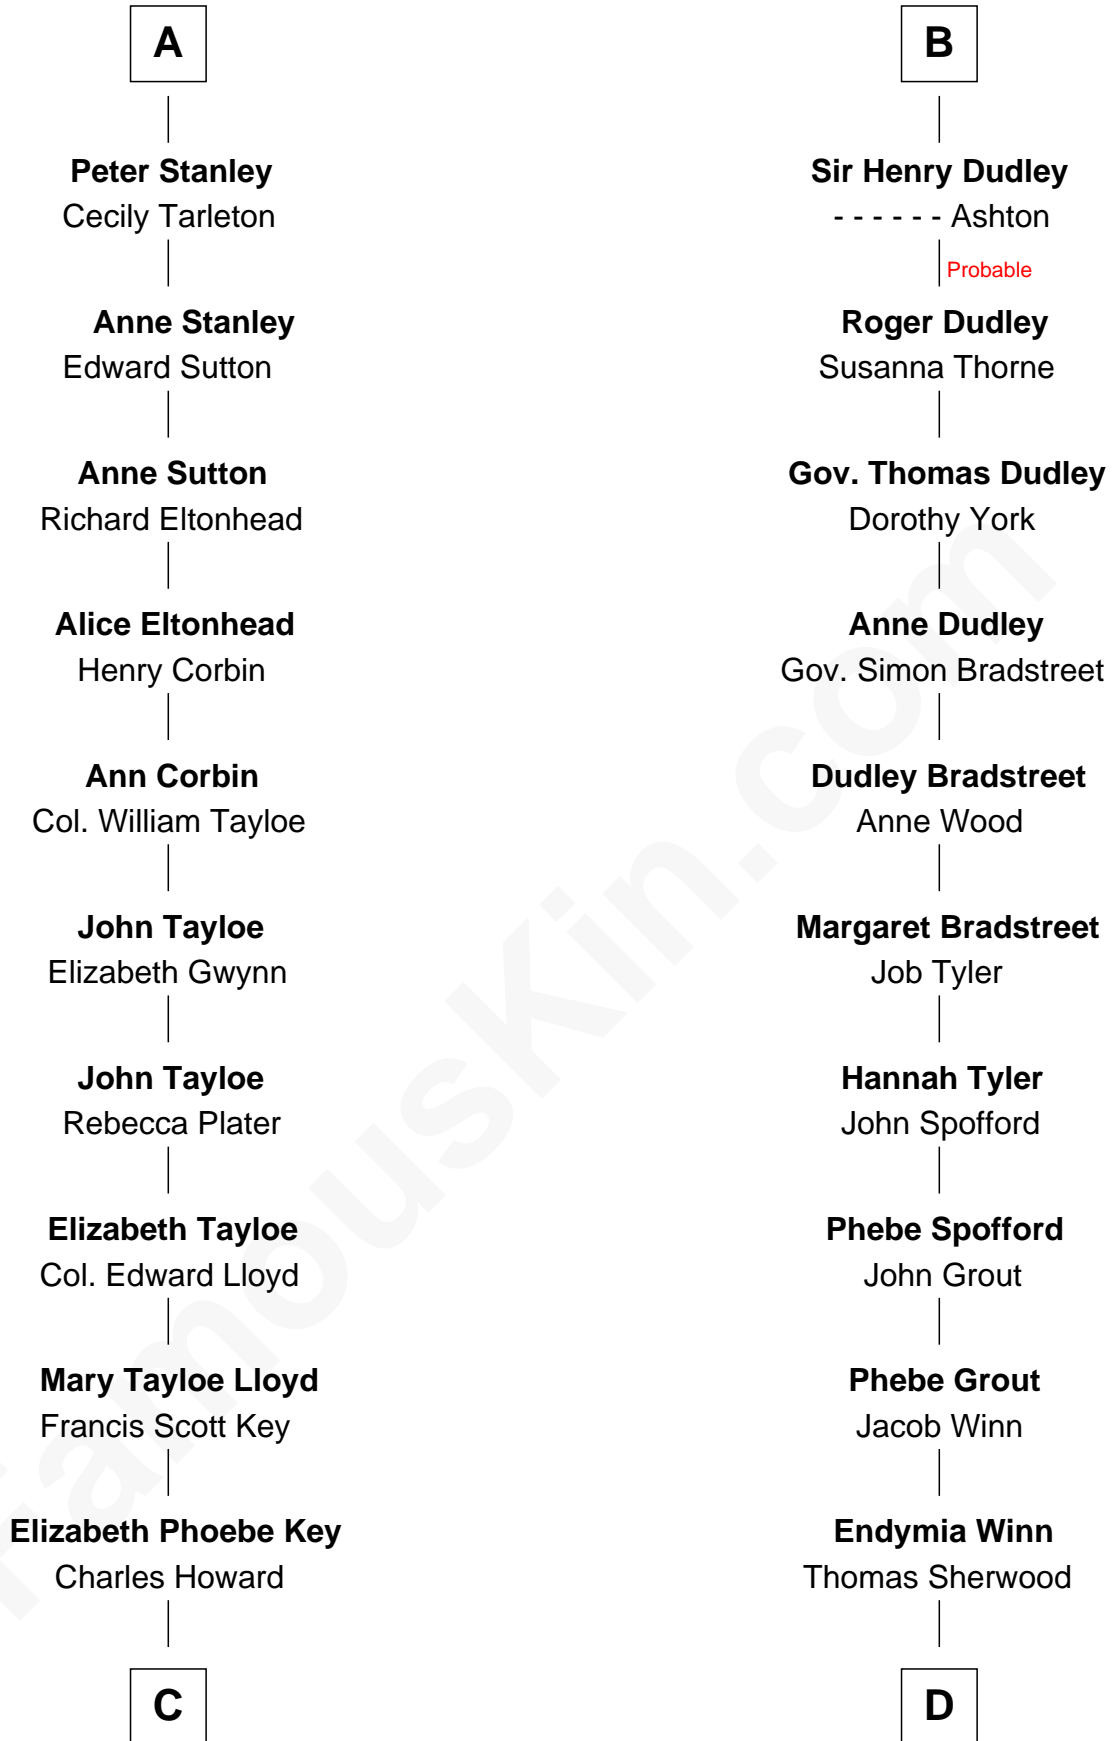

## Relationship Chart of

### Thomas Hunt Morgan

*Nobel Prize Winner in Physiology or Medicine*

18th cousin 2 times removed of

**Herbert Hoover**

*31st U.S. President*

**C**

**Ellen Key Howard**  
Charlton Hunt Morgan

**Thomas Hunt Morgan**  
*Nobel Prize Winner*

**D**

**Lucinda Sherwood**  
John Minthorn

**Theodore Minthorn**  
Mary Wasley

**Hulda Randall Minthorn**  
Jessie Clark Hoover

**Herbert Hoover**  
*31st U.S. President*

FamousKin.com