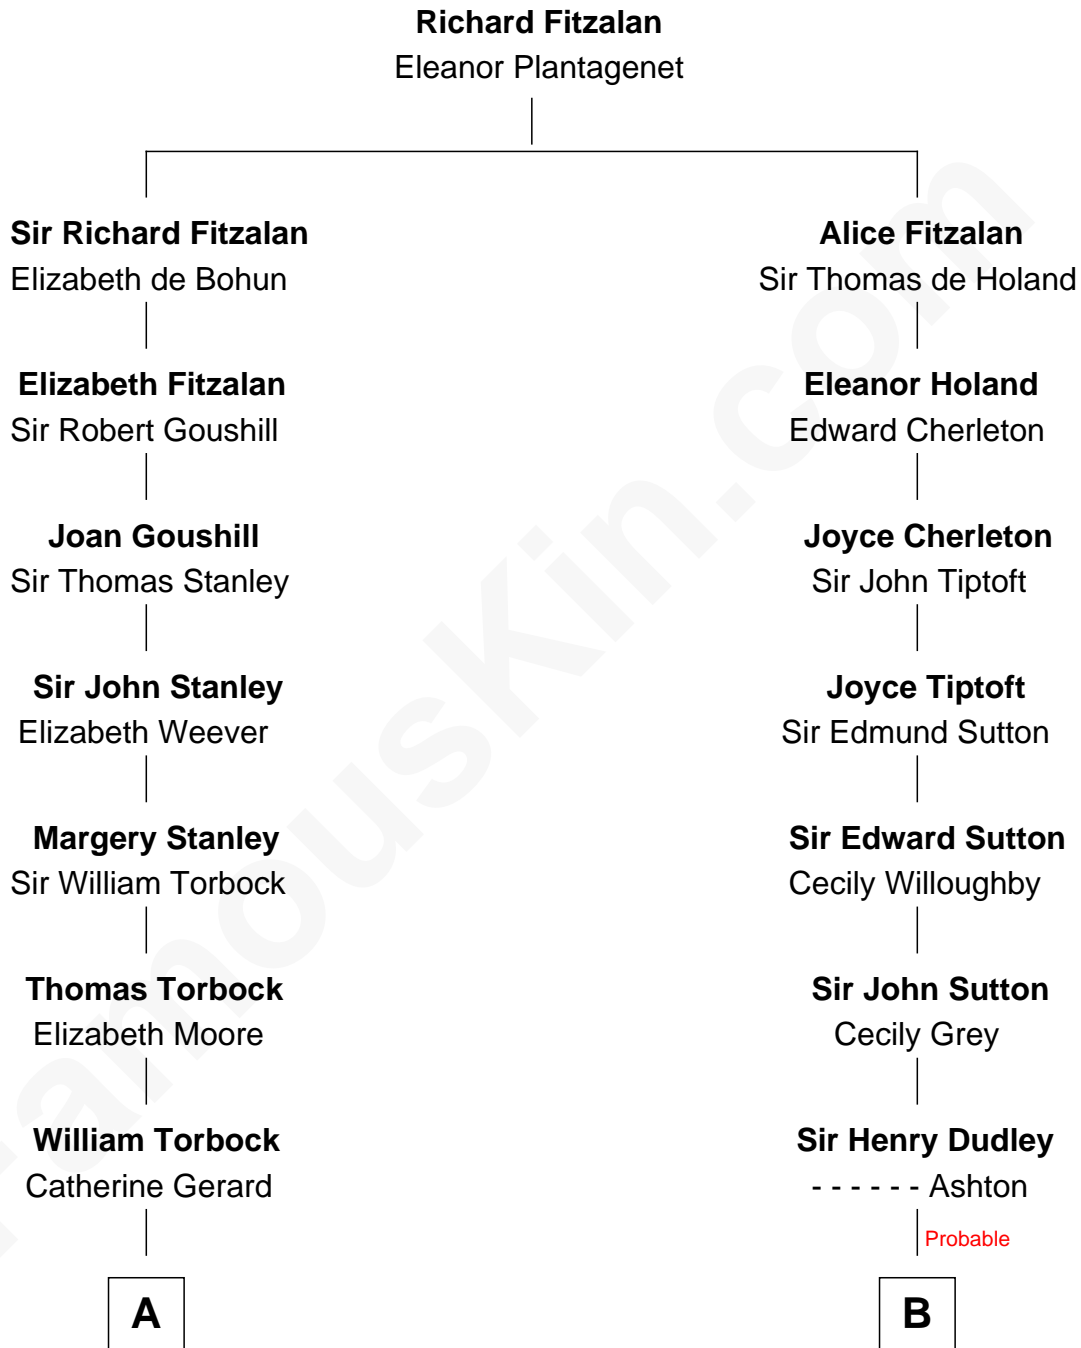

FamousKin.com

Relationship Chart of Thomas Hunt Morgan

Nobel Prize Winner in Physiology or Medicine

17th cousin 2 times removed of

Herbert Hoover

31st U.S. President

C

Theodore Minthorn

Mary Wasley

Hulda Randall Minthorn

Jessie Clark Hoover

Herbert Hoover

31st U.S. President

FamousKin.com