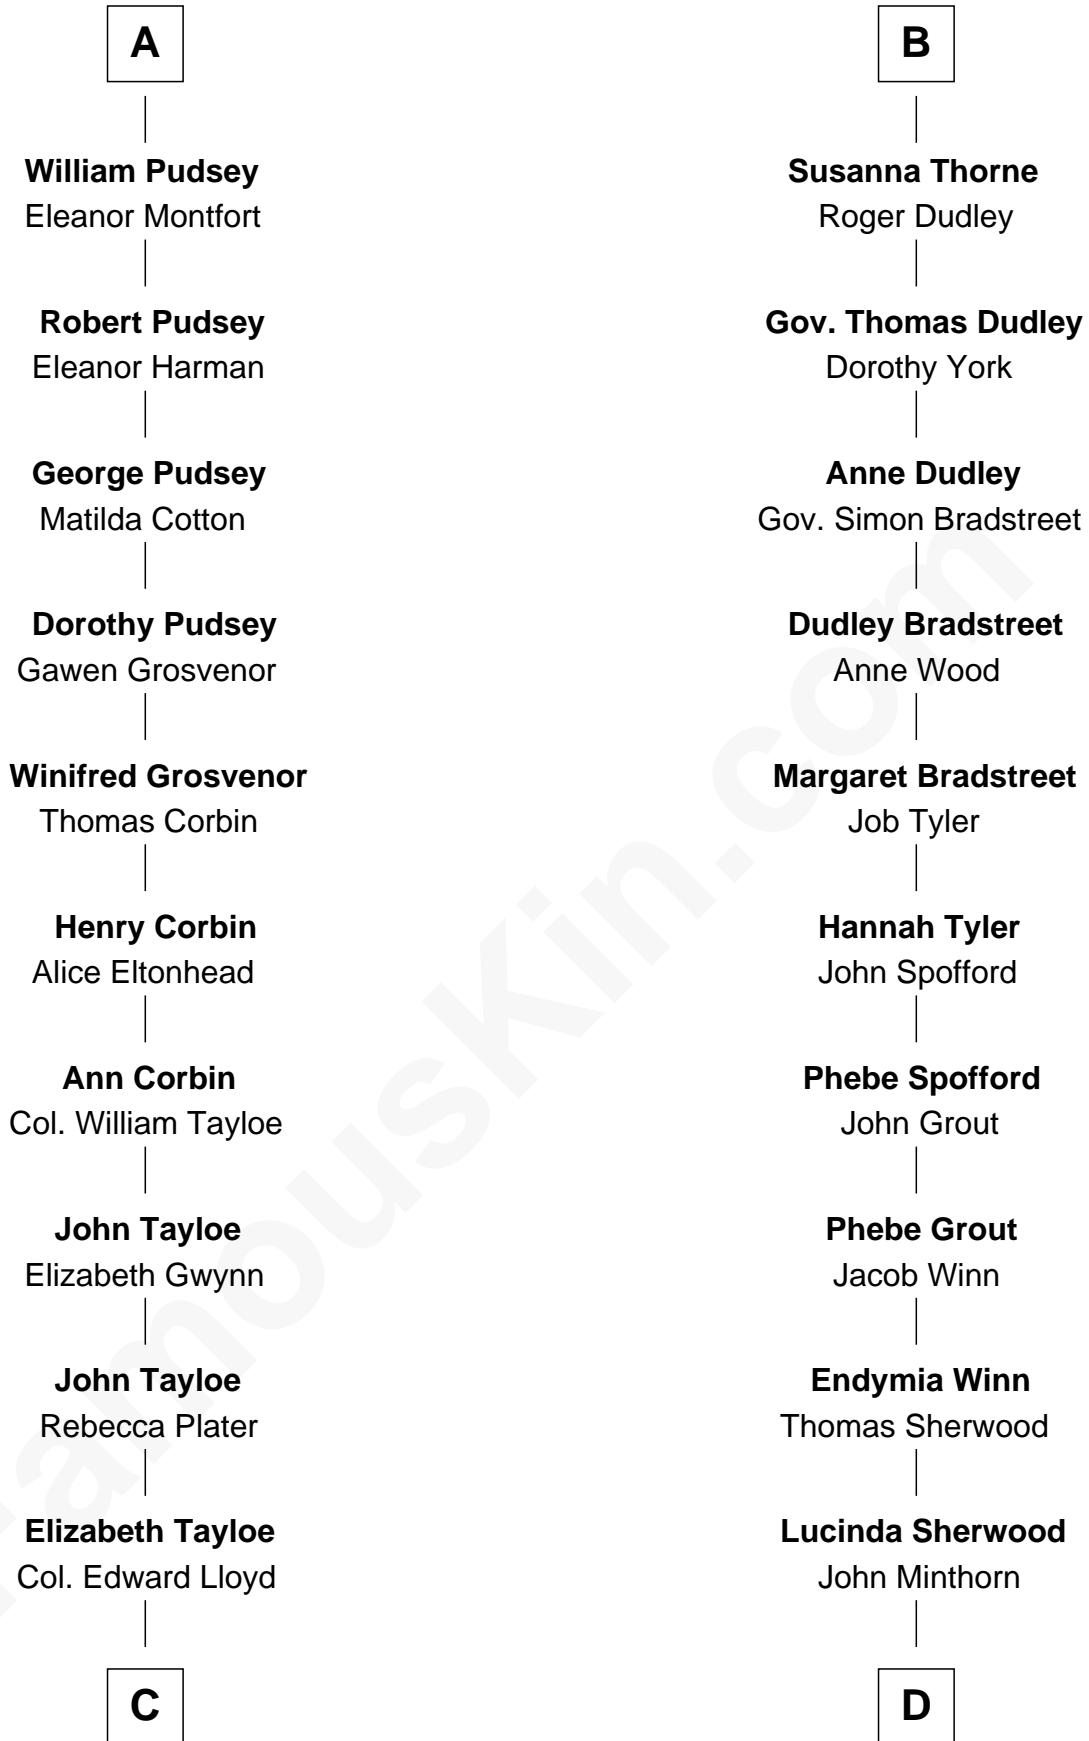

FamousKin.com

Relationship Chart of

Thomas Hunt Morgan

Nobel Prize Winner in Physiology or Medicine

19th cousin 1 time removed of

Herbert Hoover

31st U.S. President

C

Mary Tayloe Lloyd

Francis Scott Key

Elizabeth Phoebe Key

Charles Howard

Ellen Key Howard

Charlton Hunt Morgan

Thomas Hunt Morgan

Nobel Prize Winner

D

Theodore Minthorn

Mary Wasley

Hulda Randall Minthorn

Jessie Clark Hoover

Herbert Hoover

31st U.S. President

FamousKin.com