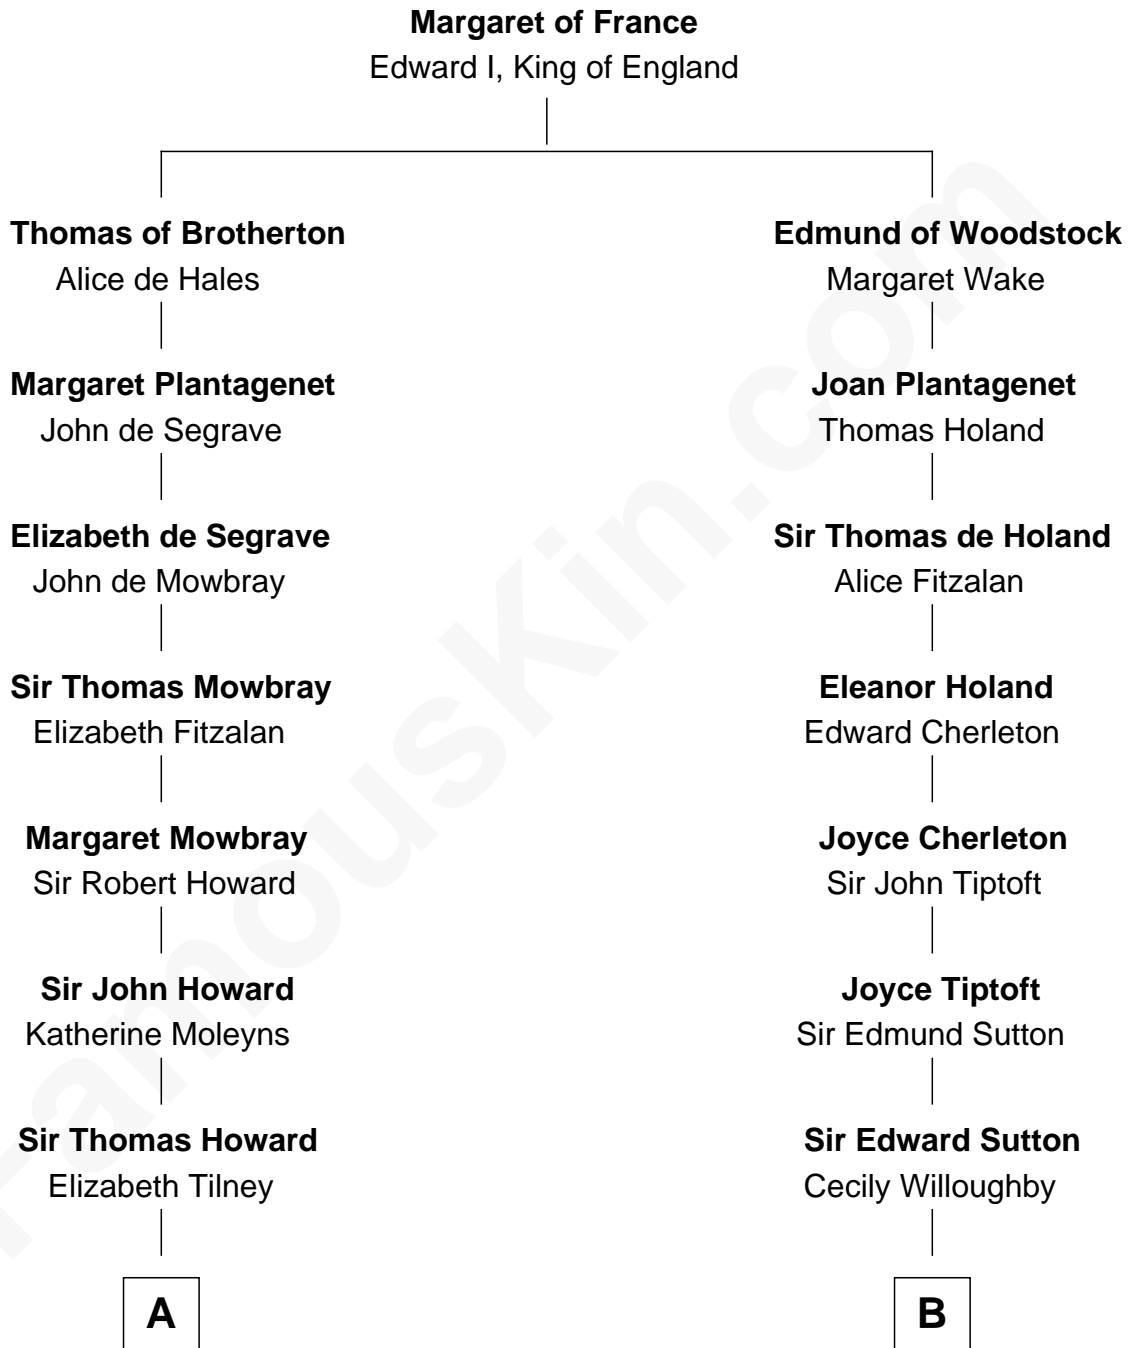

FamousKin.com

Relationship Chart of

Thomas Hunt Morgan

Nobel Prize Winner in Physiology or Medicine

21st cousin of

Herbert Hoover

31st U.S. President

C

John Ross Key

Anne Phebe Penn Dagworthy Charlton

Francis Scott Key

Mary Tayloe Lloyd

Elizabeth Phoebe Key

Charles Howard

Ellen Key Howard

Charlton Hunt Morgan