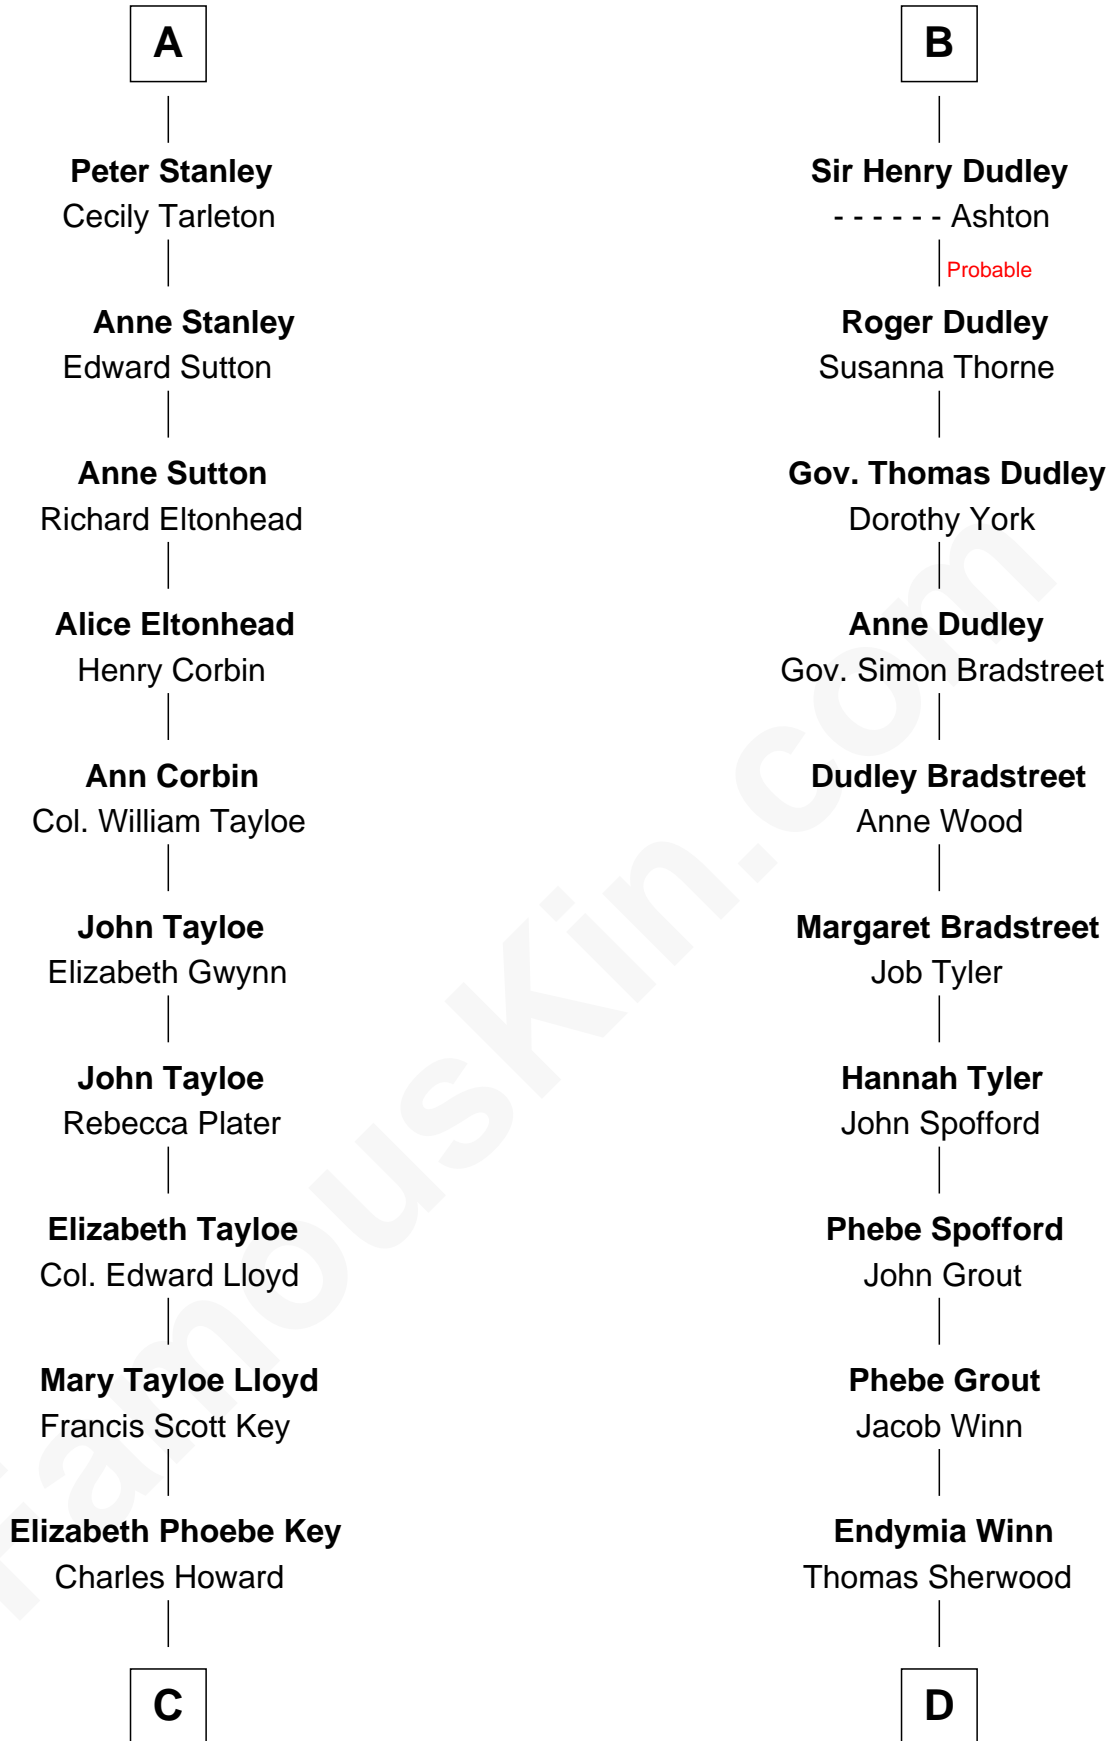

FamousKin.com

Relationship Chart of

Thomas Hunt Morgan

Nobel Prize Winner in Physiology or Medicine

18th cousin 2 times removed of

Herbert Hoover

31st U.S. President

Sir Robert de Holland

Maude la Zouche

C

Ellen Key Howard
Charlton Hunt Morgan

Thomas Hunt Morgan
Nobel Prize Winner

D

Lucinda Sherwood
John Minthorn

Theodore Minthorn
Mary Wasley

Hulda Randall Minthorn
Jessie Clark Hoover