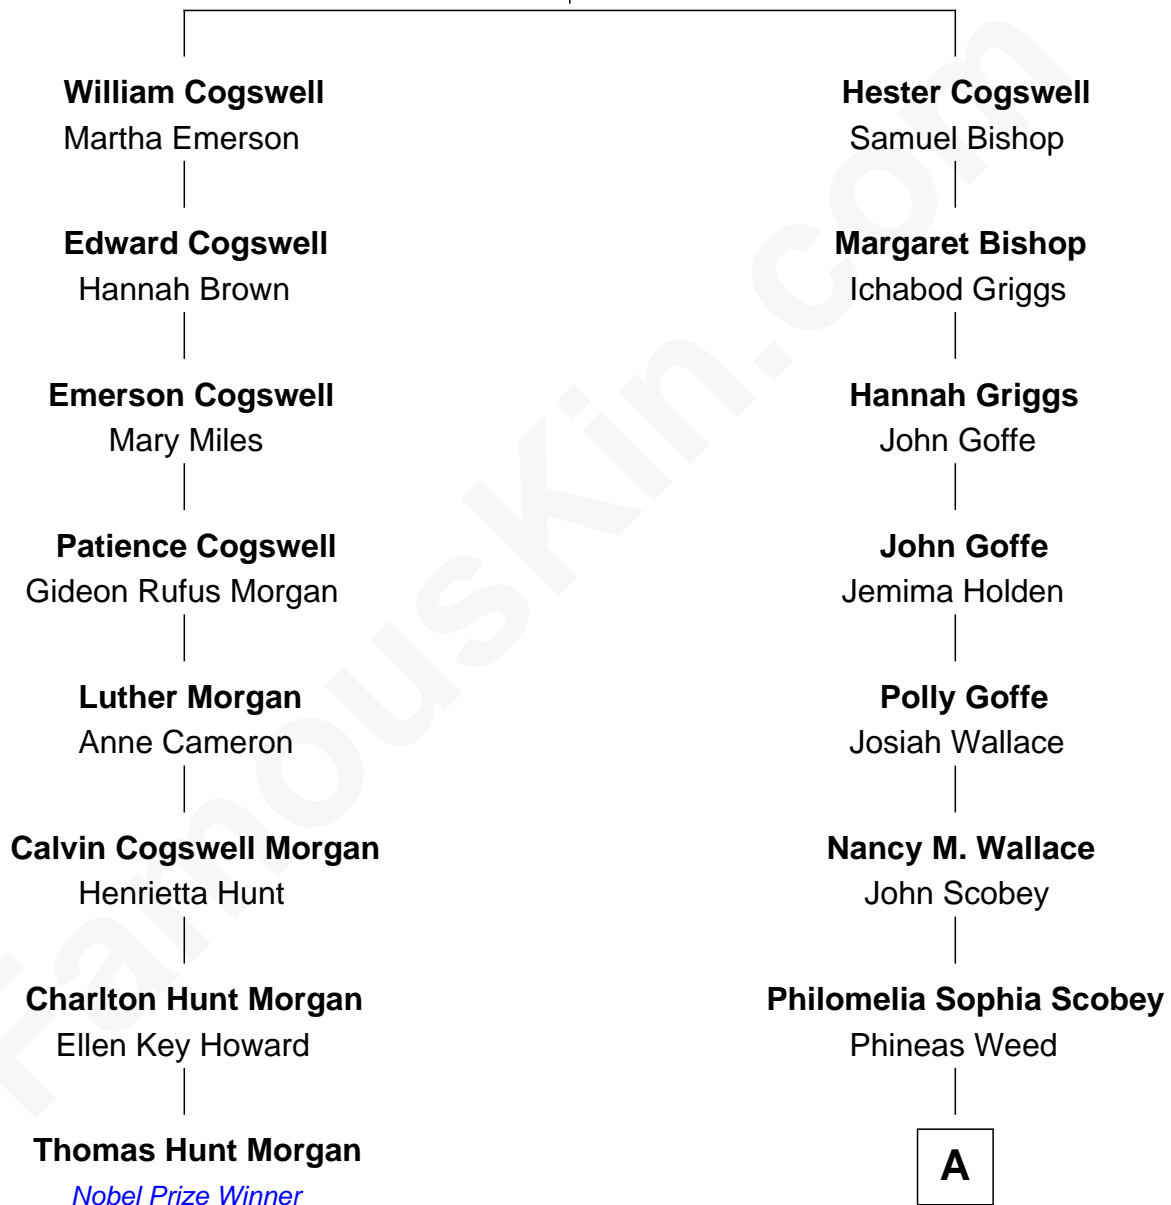

FamousKin.com

Relationship Chart of

Thomas Hunt Morgan

Nobel Prize Winner in Physiology or Medicine

7th cousin 1 time removed of

Lou (Henry) Hoover

First Lady of President Herbert Hoover

William Cogswell
Susanna Hawkes

A

Florence Ida Weed
Charles Delano Henry

Lou (Henry) Hoover
First Lady of Herbert Hoover

FamousKin.com