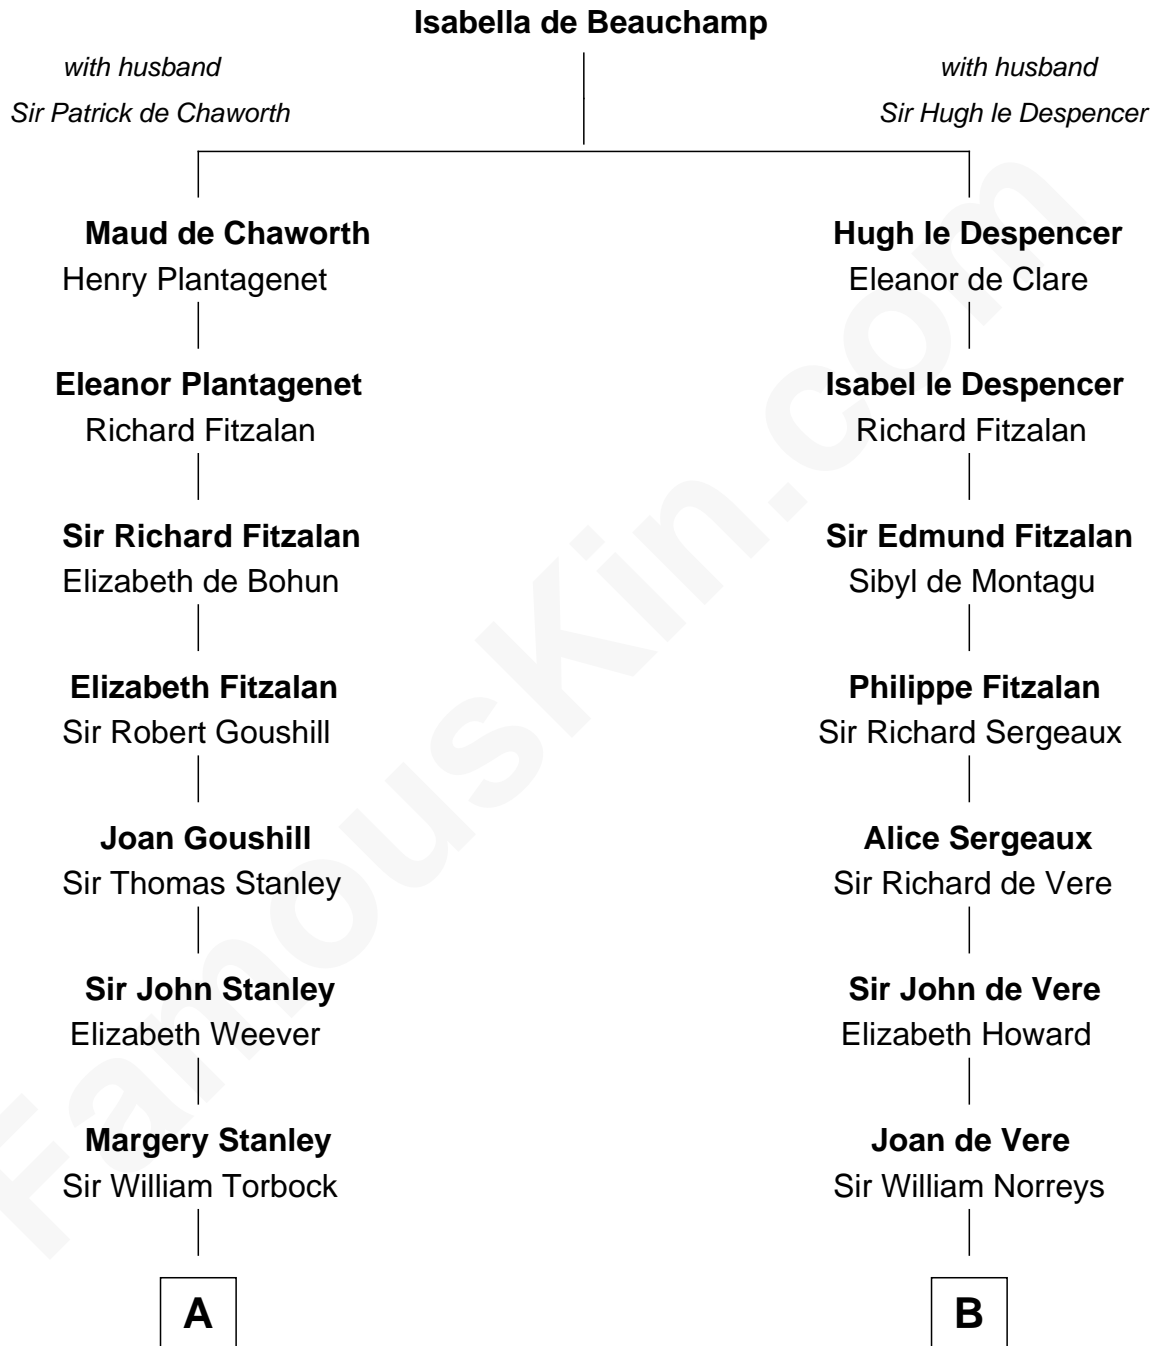

FamousKin.com

Relationship Chart of

Thomas Hunt Morgan

Nobel Prize Winner in Physiology or Medicine

19th cousin 2 times removed of

Lou (Henry) Hoover

First Lady of President Herbert Hoover

C