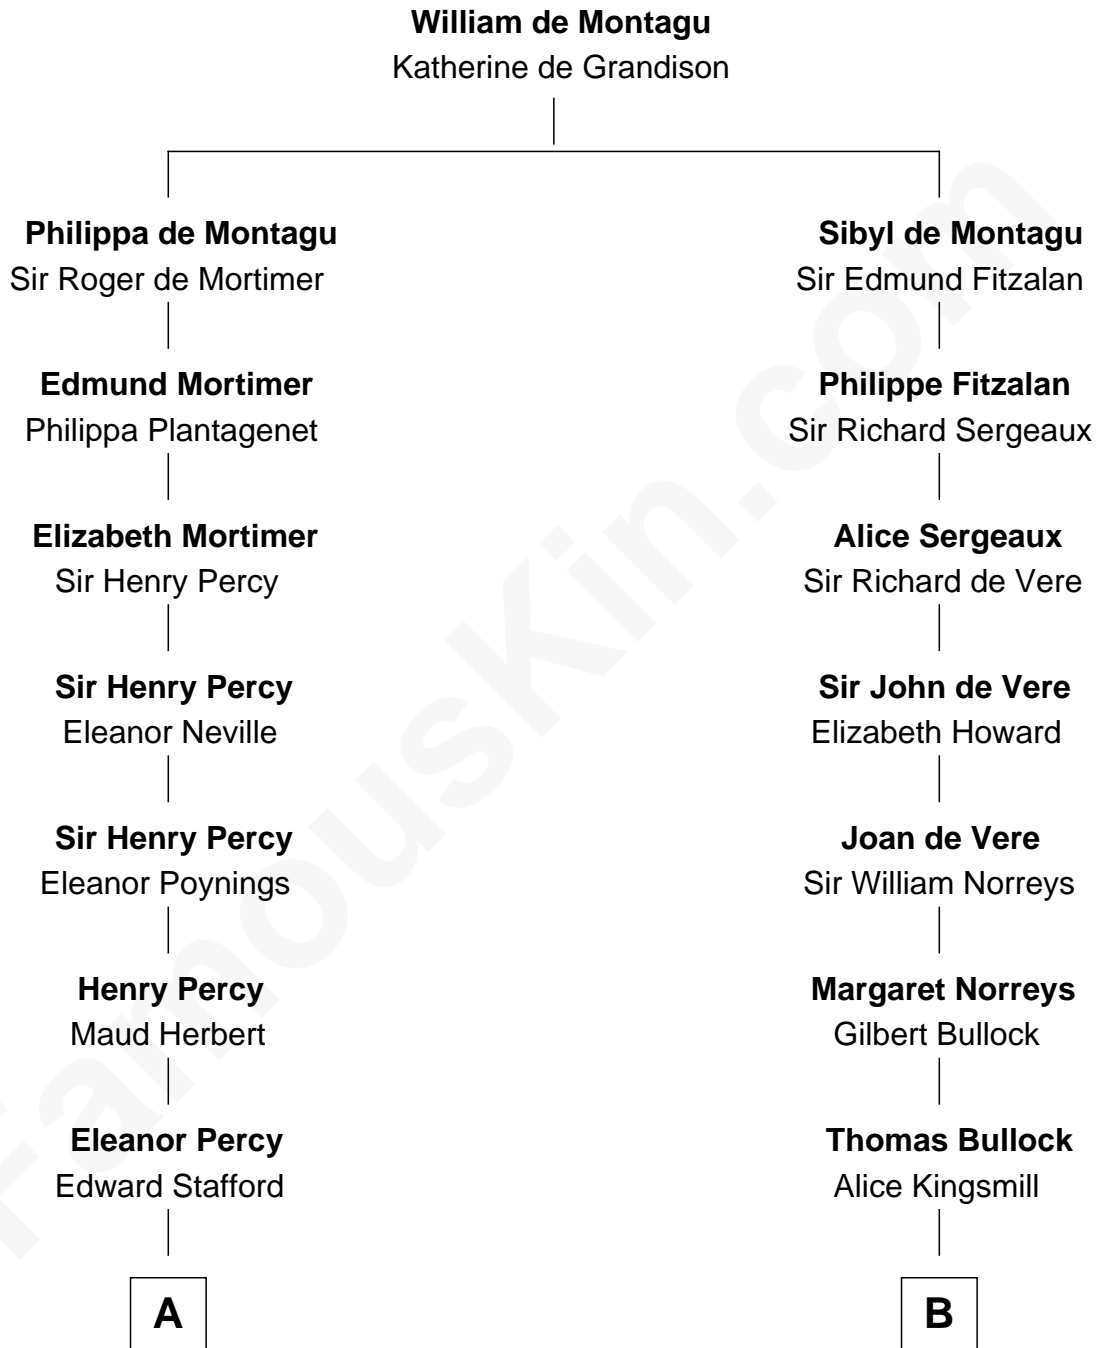

FamousKin.com

Relationship Chart of

Thomas Hunt Morgan

Nobel Prize Winner in Physiology or Medicine

19th cousin 2 times removed of

Lou (Henry) Hoover

First Lady of President Herbert Hoover

C