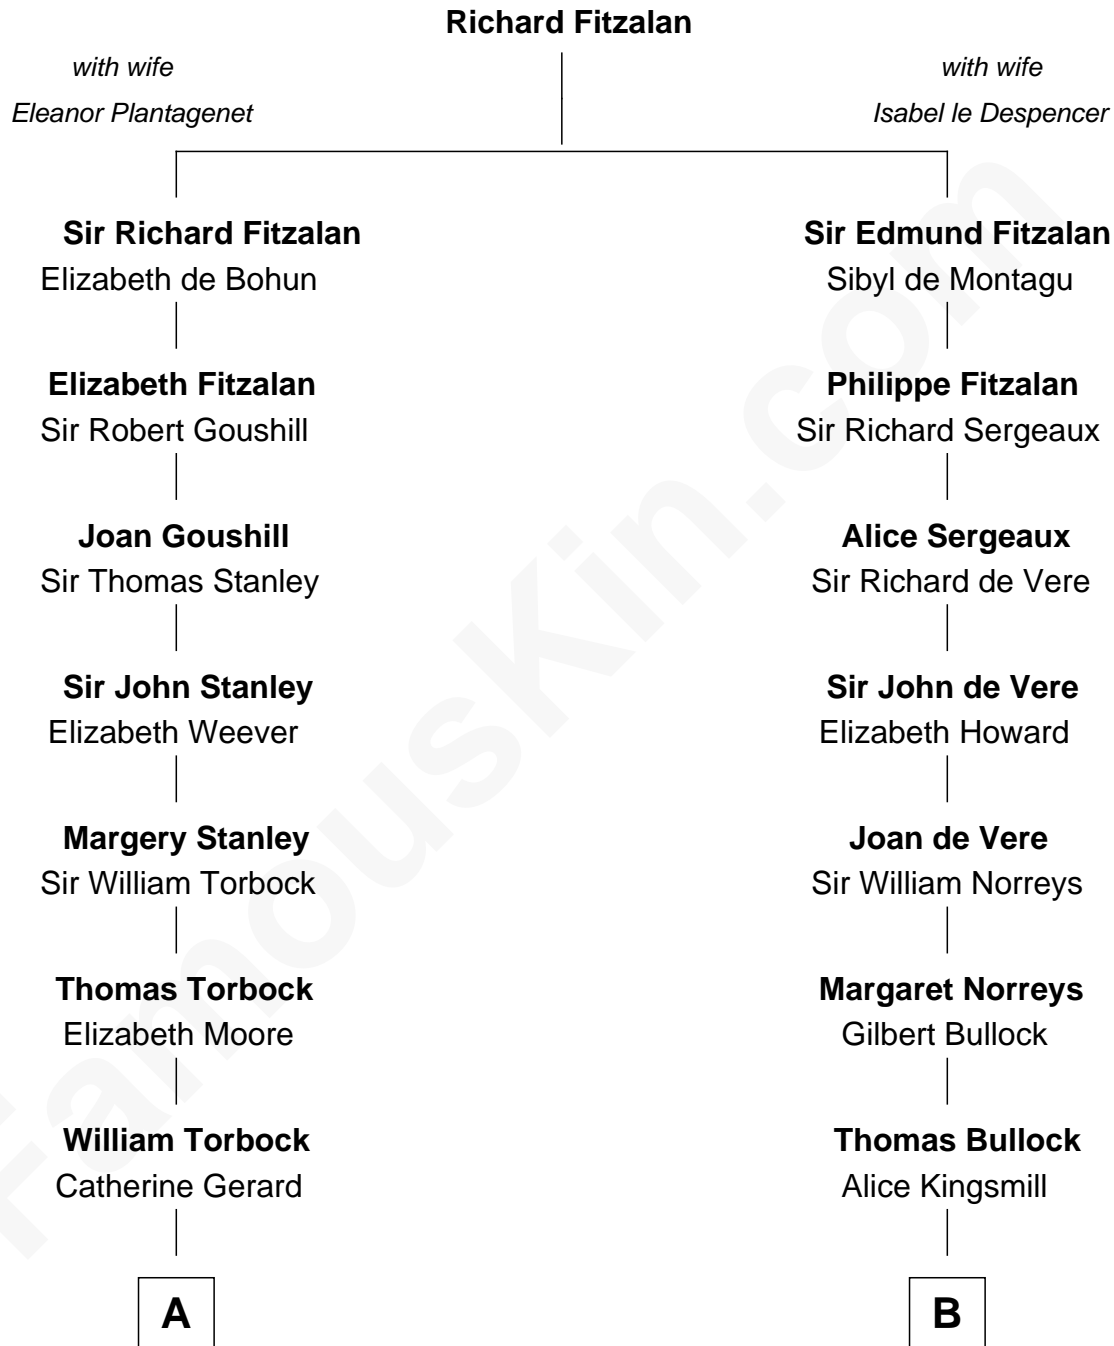

FamousKin.com

Relationship Chart of

Thomas Hunt Morgan

Nobel Prize Winner in Physiology or Medicine

17th cousin 2 times removed of

Lou (Henry) Hoover

First Lady of President Herbert Hoover