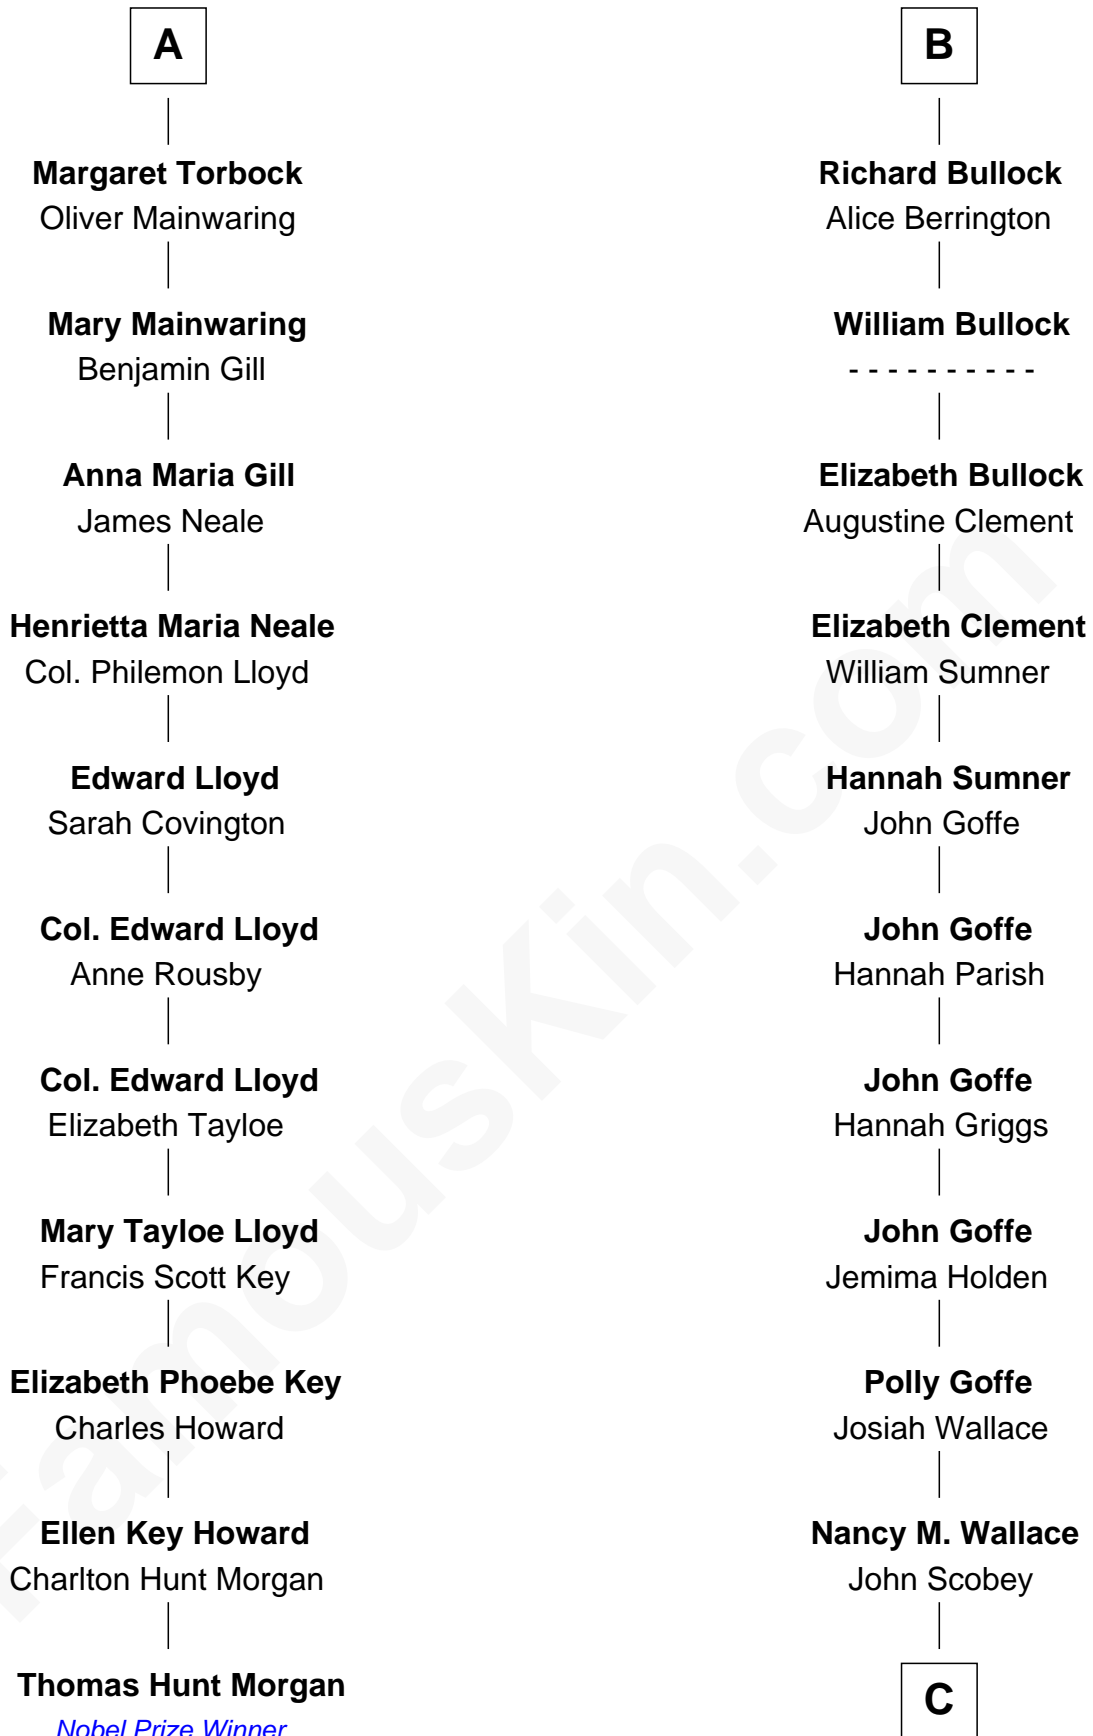

## Relationship Chart of

### Thomas Hunt Morgan

*Nobel Prize Winner in Physiology or Medicine*

17th cousin 2 times removed of

### Lou (Henry) Hoover

*First Lady of President Herbert Hoover*

**C**

**Philomelia Sophia Scobey**

Phineas Weed

**Florence Ida Weed**

Charles Delano Henry

**Lou (Henry) Hoover**