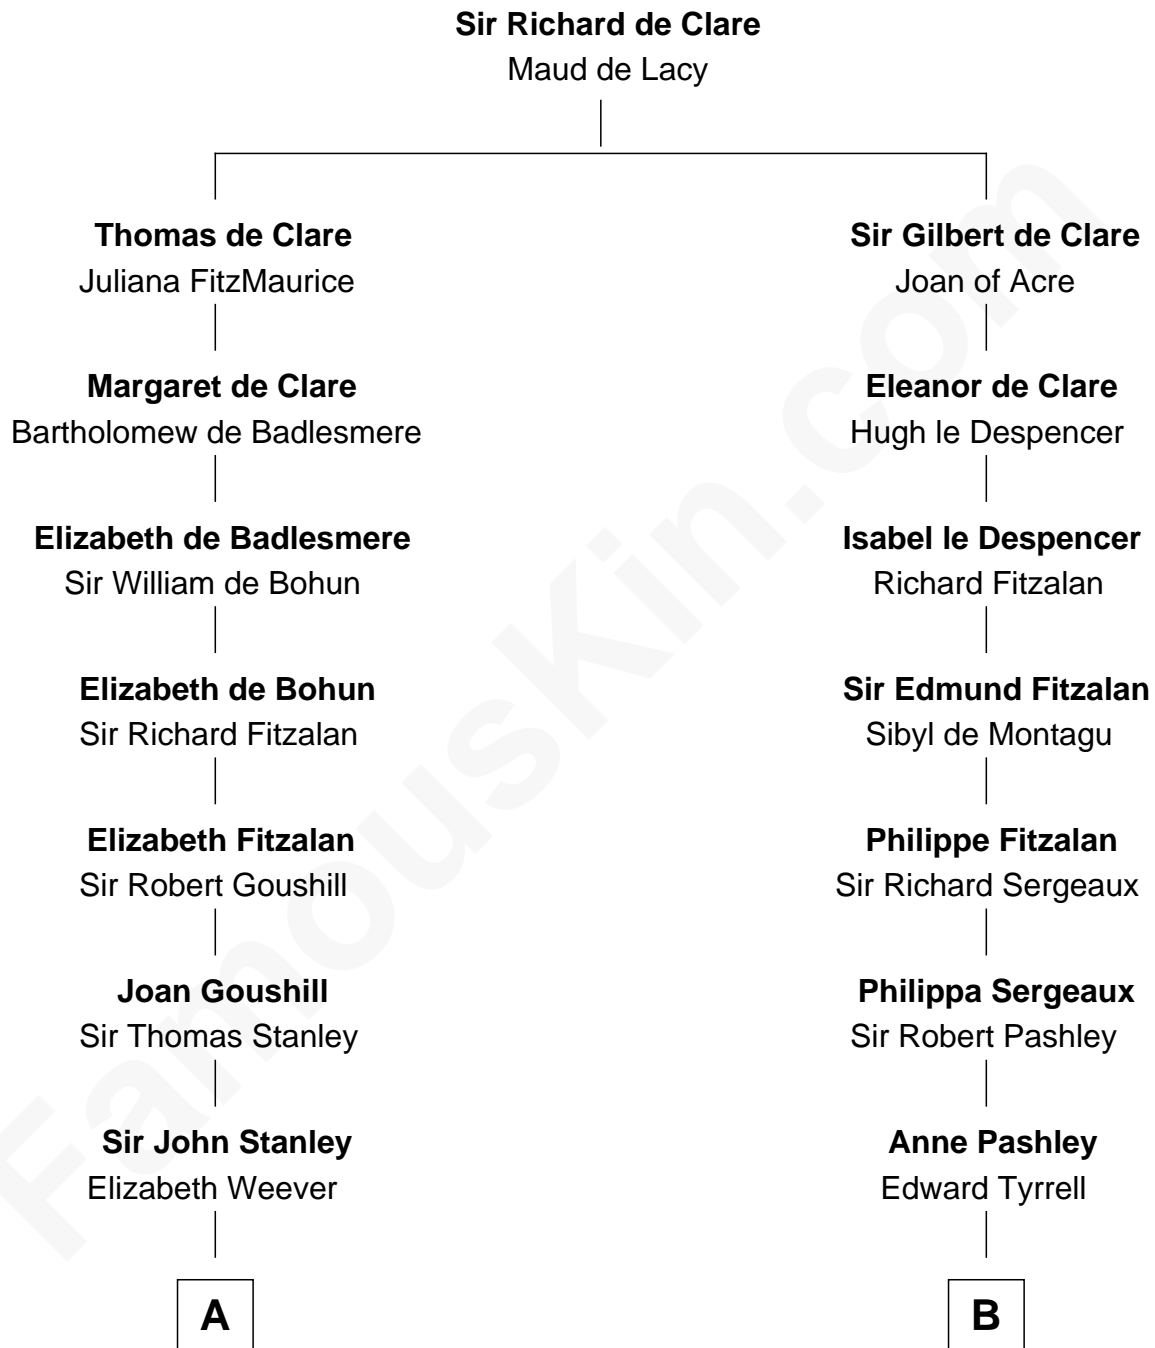

FamousKin.com

Relationship Chart of Thomas Hunt Morgan

Nobel Prize Winner in Physiology or Medicine

20th cousin 1 time removed of

Ellen Louise (Axson) Wilson

First Lady of President Woodrow Wilson

C

Mary Tayloe Lloyd

Francis Scott Key

Elizabeth Phoebe Key

Charles Howard

Ellen Key Howard

Charlton Hunt Morgan

Thomas Hunt Morgan

Nobel Prize Winner

D

Deliverance Coward

James FitzRandolph

Isaac FitzRandolph

Eleanor Hunter

Rebecca Longstreet FitzRandolph

Rev. Isaac Stockton Keith Axson

Rev. Samuel Edward Axson

Margaret Jane Hoyt