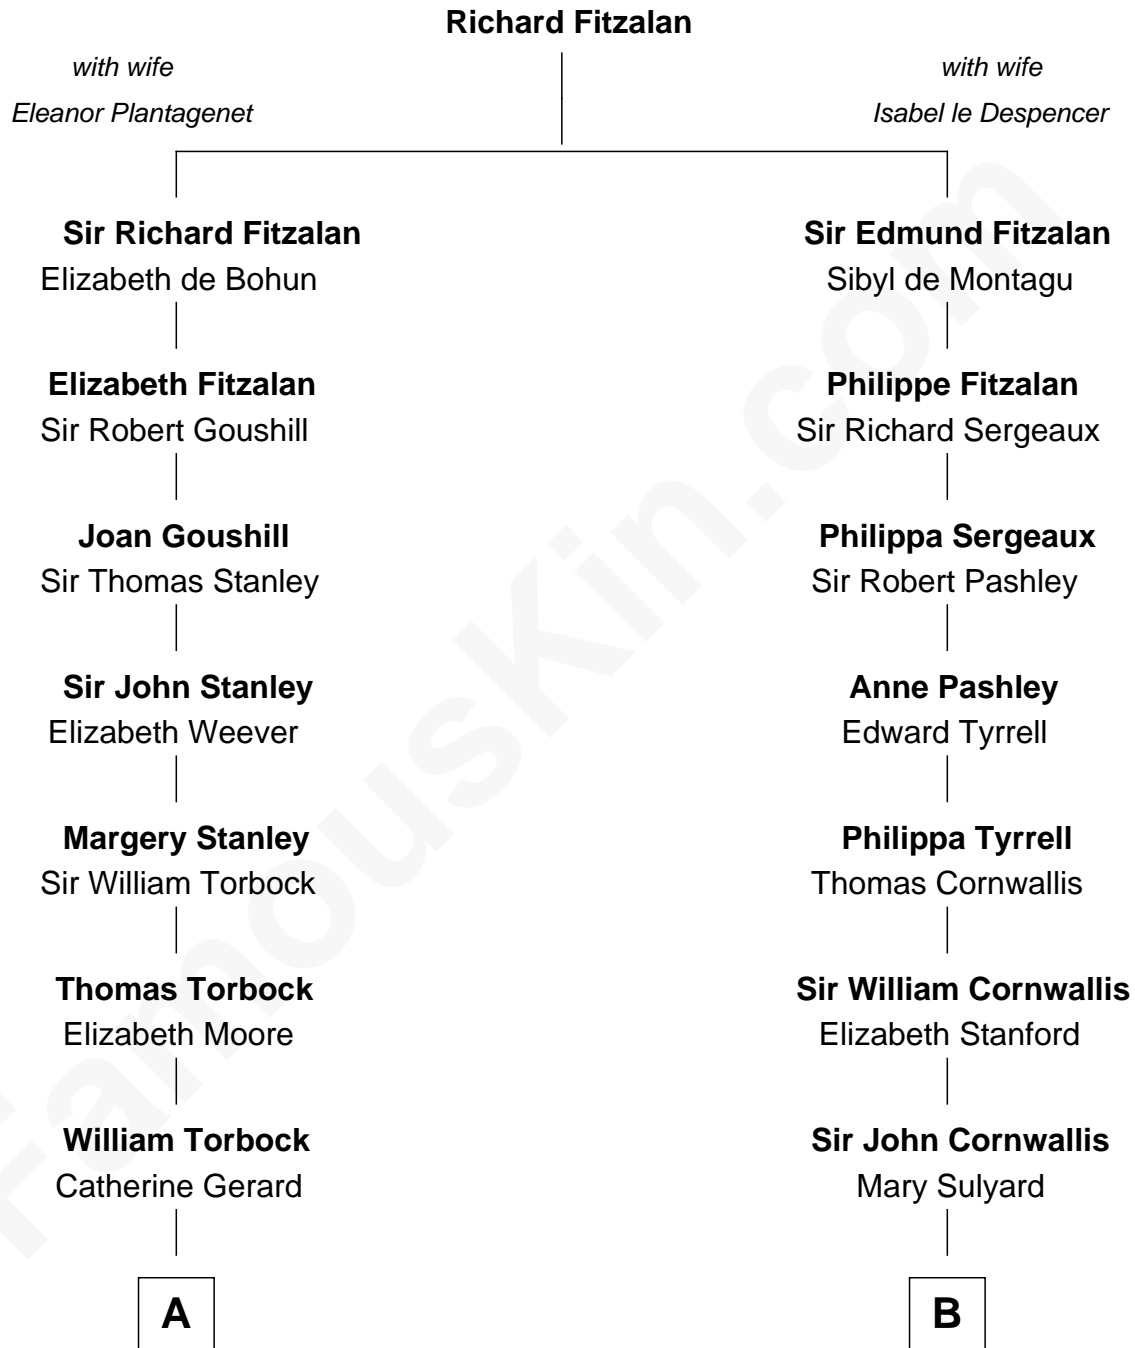

FamousKin.com

Relationship Chart of Thomas Hunt Morgan

Nobel Prize Winner in Physiology or Medicine

17th cousin 1 time removed of

Ellen Louise (Axson) Wilson

First Lady of President Woodrow Wilson

C

Rev. Samuel Edward Axson

Margaret Jane Hoyt

Ellen Louise (Axson) Wilson

First Lady of Woodrow Wilson

FamousKin.com