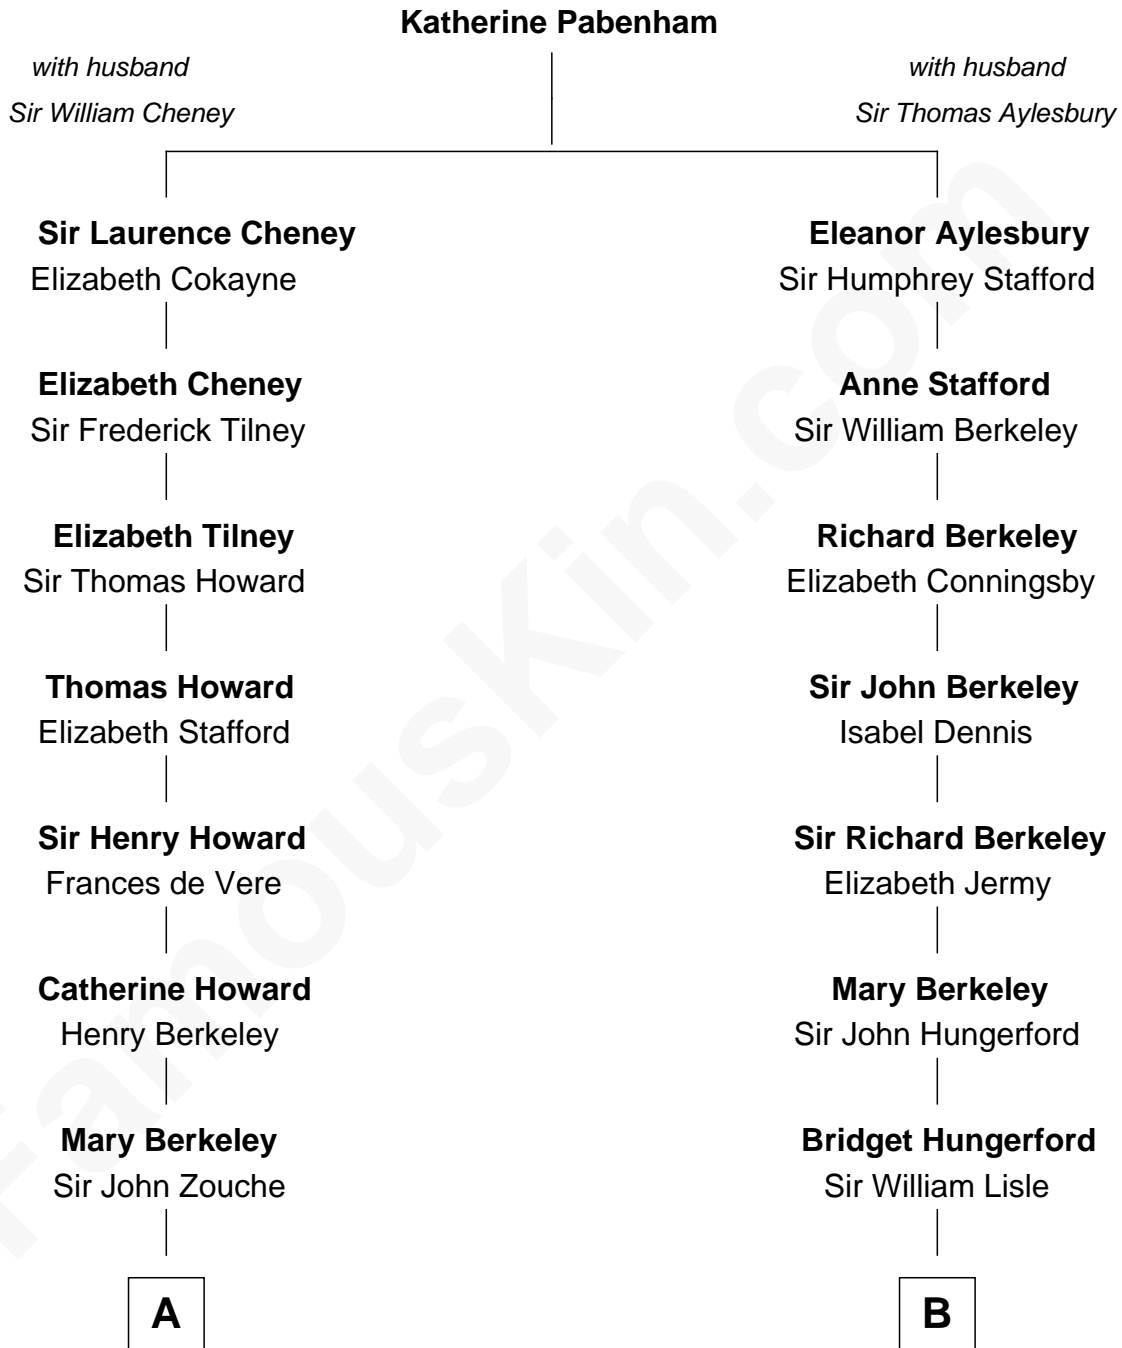

## Relationship Chart of

### Thomas Hunt Morgan

*Nobel Prize Winner in Physiology or Medicine*

12th cousin 5 times removed of

**Samuel Prescott**

*Completed Paul Revere's Midnight Ride*

**A**

**Sir John Zouche**

Isabel Lowe