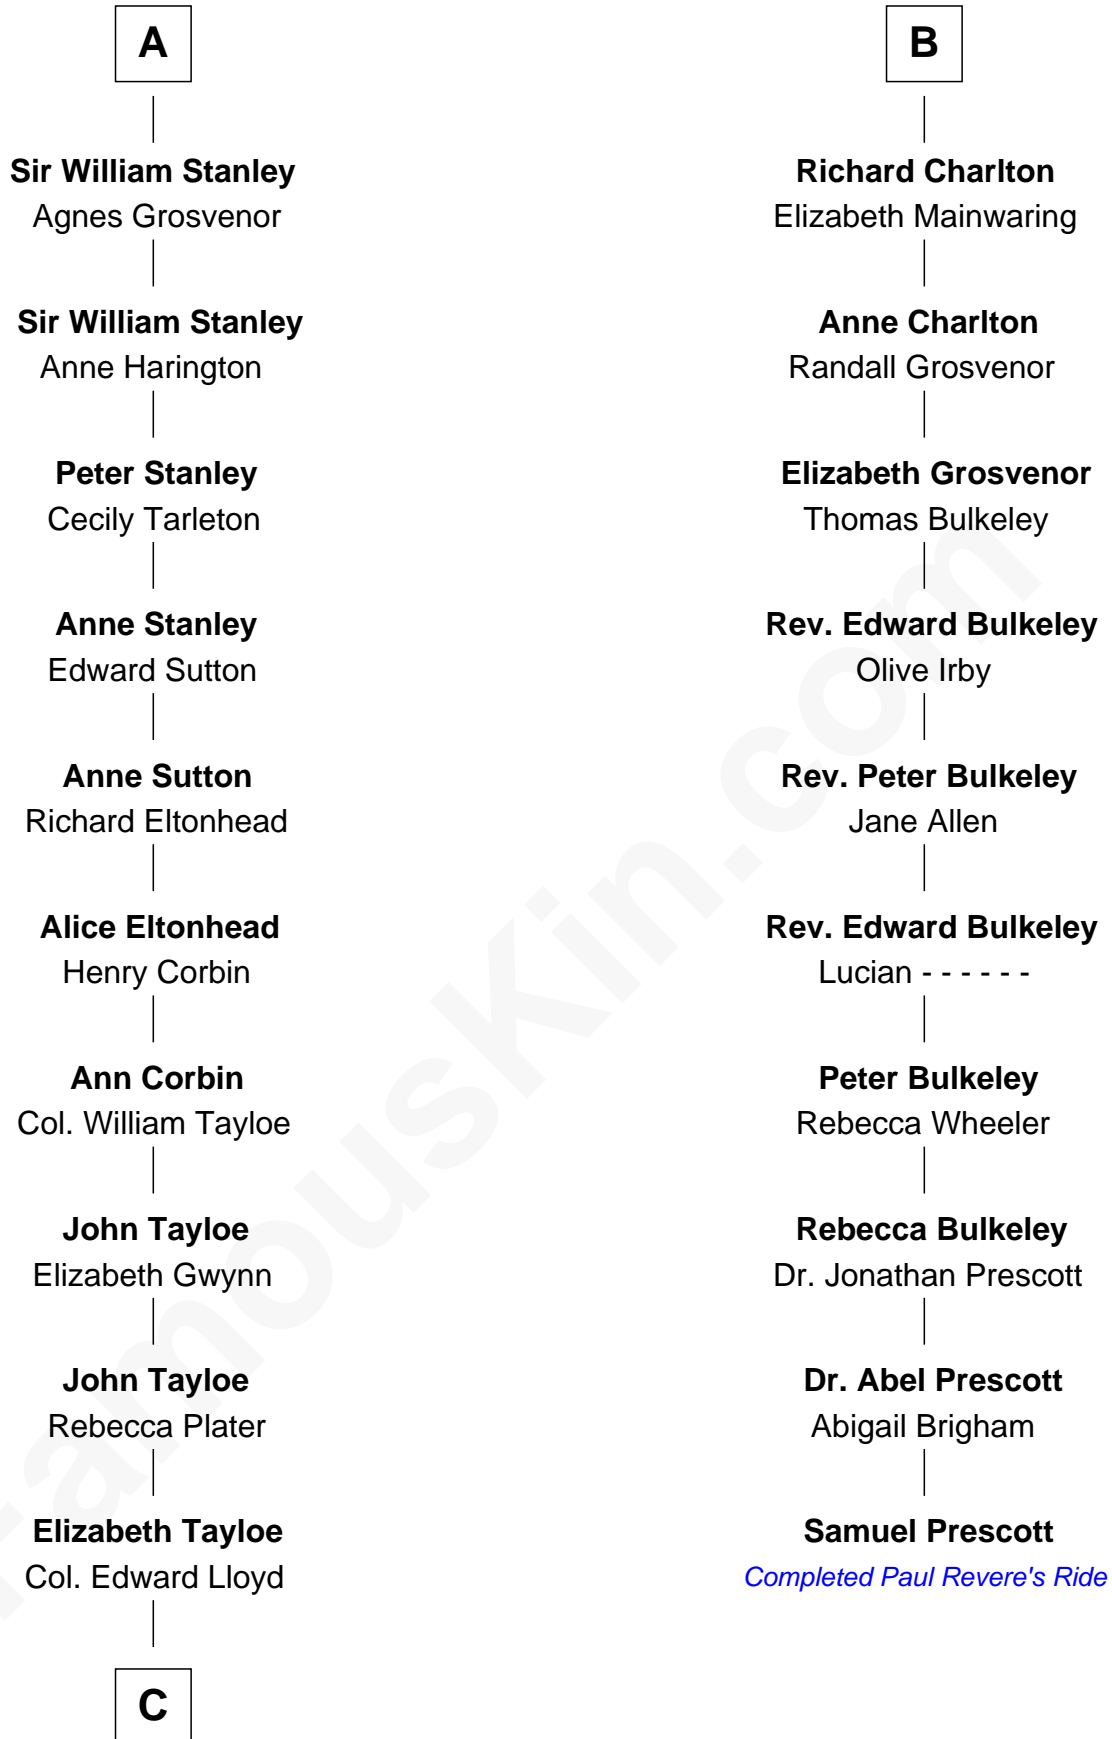

FamousKin.com

Relationship Chart of

Thomas Hunt Morgan

Nobel Prize Winner in Physiology or Medicine

16th cousin 4 times removed of

Samuel Prescott

Completed Paul Revere's Midnight Ride

C

—
Mary Tayloe Lloyd

Francis Scott Key

—
Elizabeth Phoebe Key

Charles Howard

—
Ellen Key Howard

Charlton Hunt Morgan

—
Thomas Hunt Morgan

Nobel Prize Winner