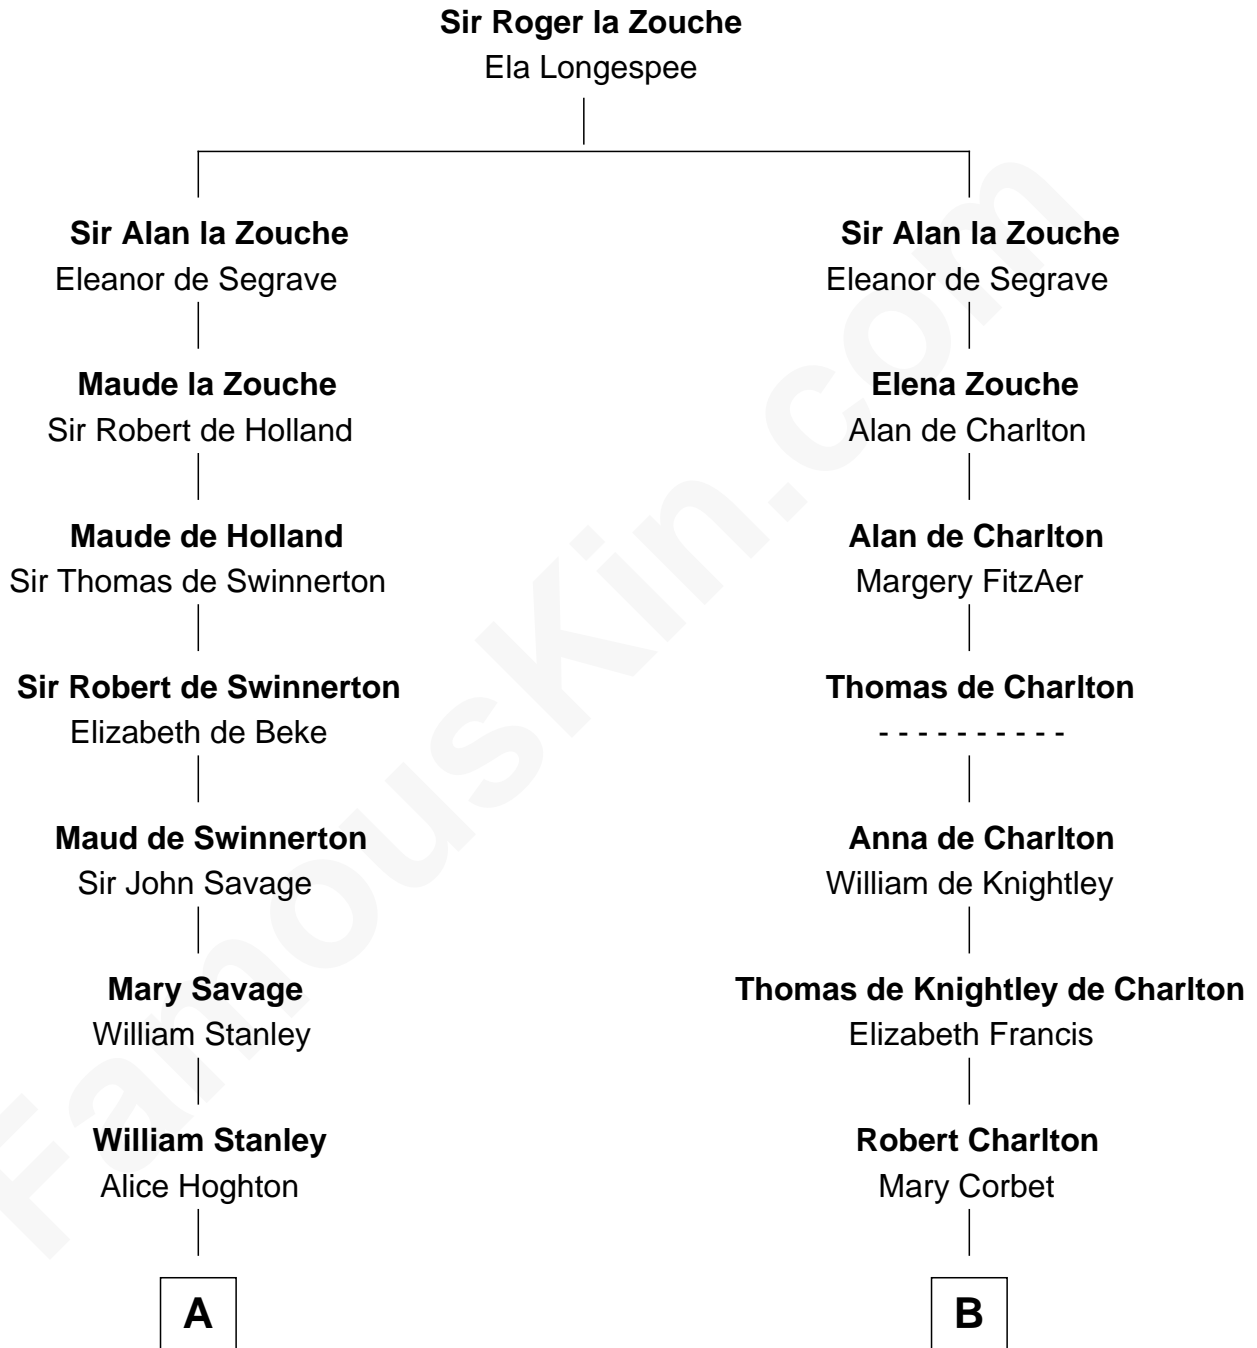

FamousKin.com

Relationship Chart of

Thomas Hunt Morgan

Nobel Prize Winner in Physiology or Medicine

16th cousin 4 times removed of

Samuel Prescott

Completed Paul Revere's Midnight Ride

C

—
Mary Tayloe Lloyd

Francis Scott Key

—
Elizabeth Phoebe Key

Charles Howard

—
Ellen Key Howard

Charlton Hunt Morgan

—
Thomas Hunt Morgan

Nobel Prize Winner