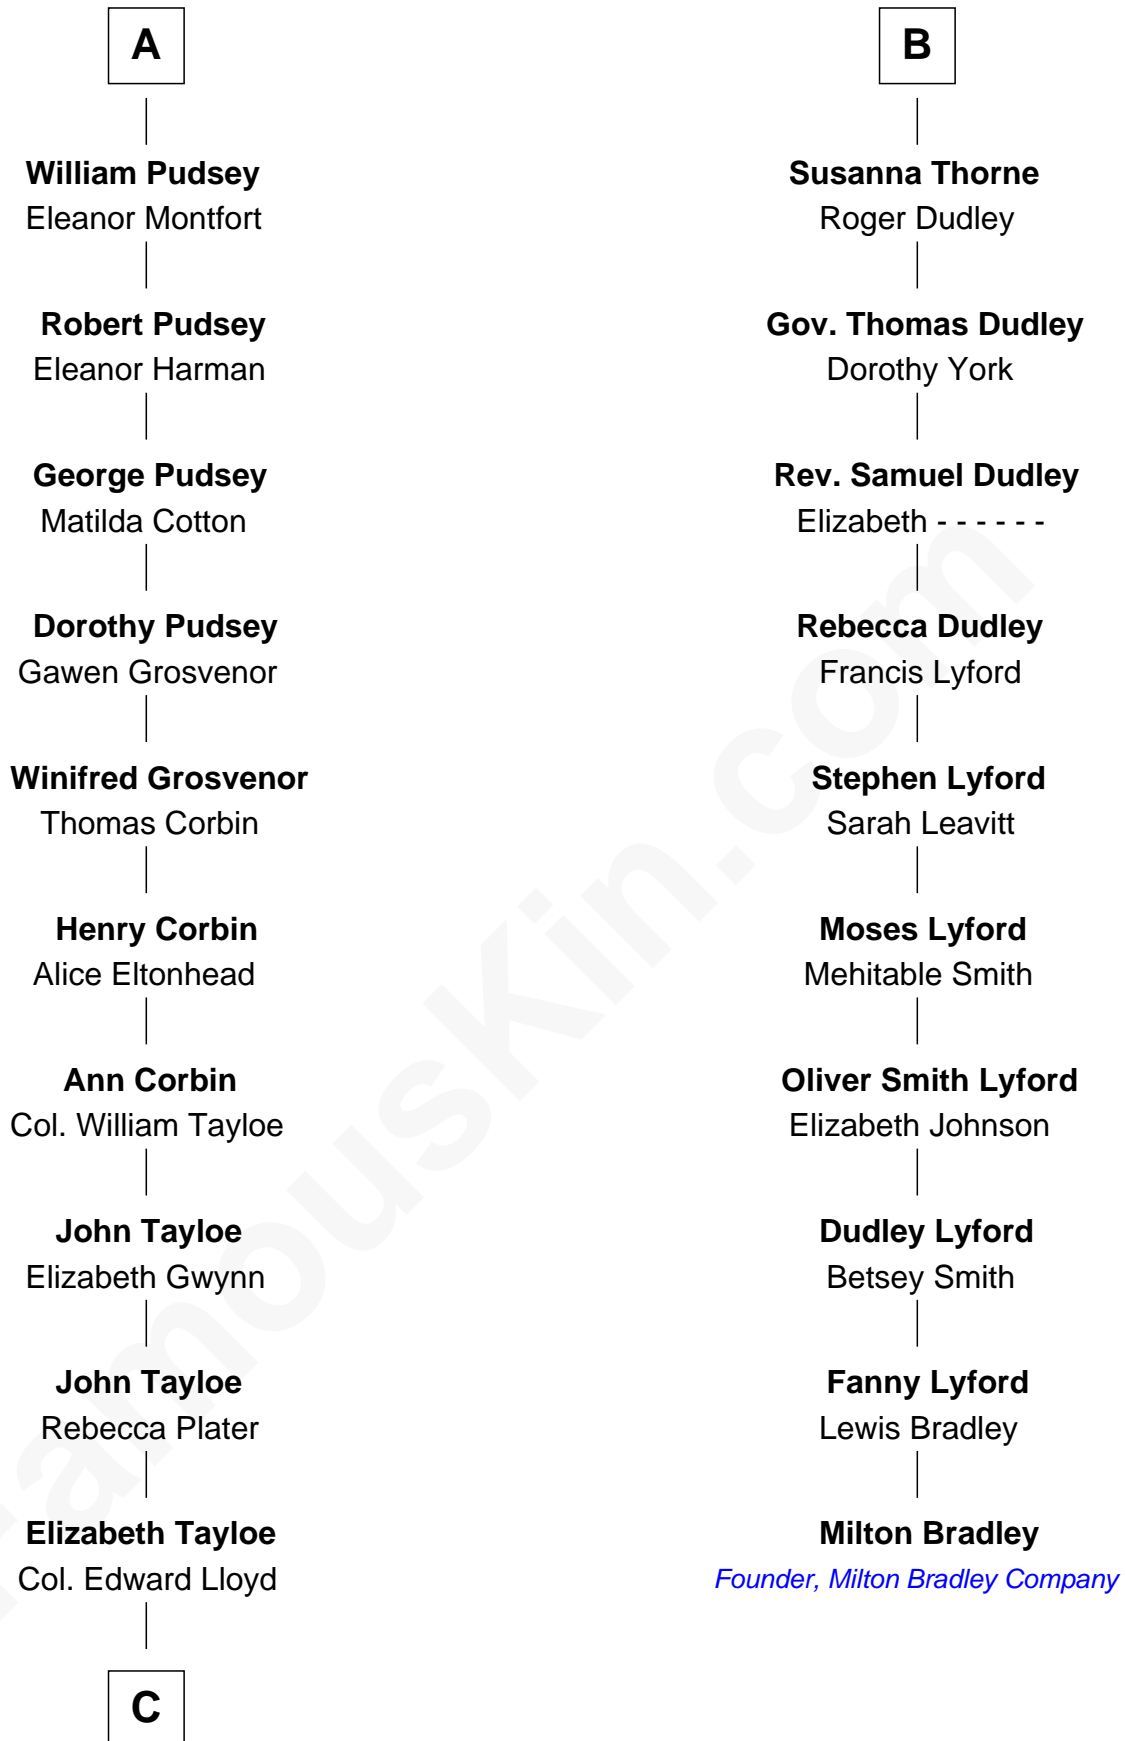

## Relationship Chart of

### Thomas Hunt Morgan

*Nobel Prize Winner in Physiology or Medicine*

16th cousin 4 times removed of

**Milton Bradley**

*Founder, Milton Bradley Company*

**C**

—  
**Mary Tayloe Lloyd**

Francis Scott Key

—  
**Elizabeth Phoebe Key**

Charles Howard

—  
**Ellen Key Howard**

Charlton Hunt Morgan

—  
**Thomas Hunt Morgan**

*Nobel Prize Winner*

FamousKin.com