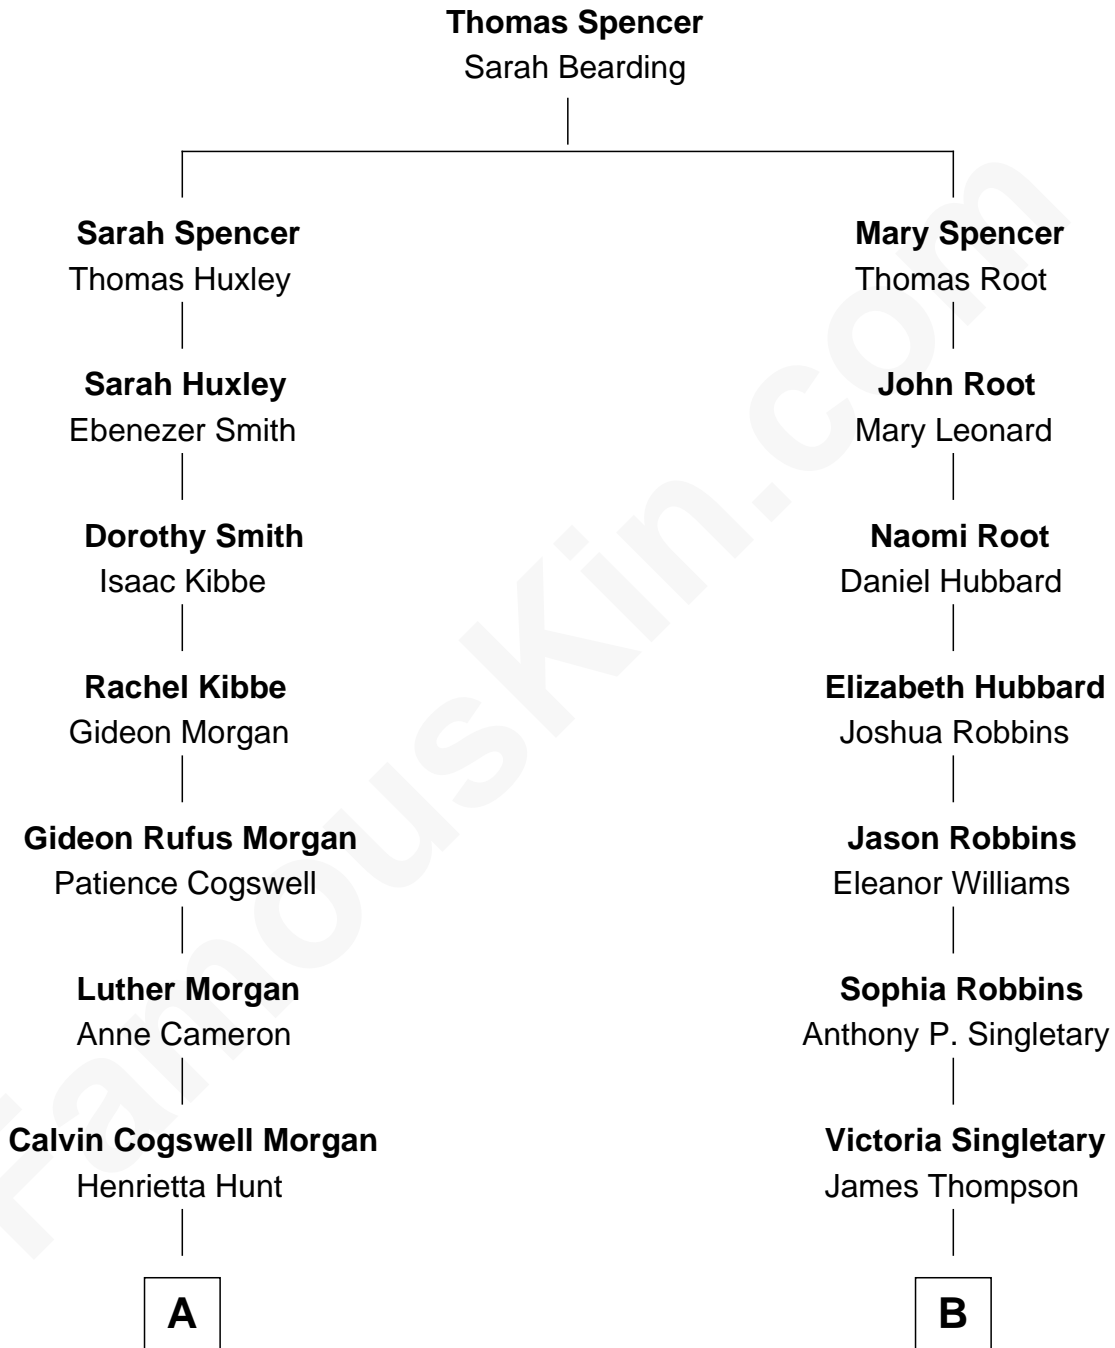

# FamousKin.com

## Relationship Chart of Thomas Hunt Morgan

*Nobel Prize Winner in Physiology or Medicine*

8th cousin 2 times removed of

**John Hinckley, Jr.**

*Shot President Ronald Reagan*

**A**

**Charlton Hunt Morgan**

Ellen Key Howard