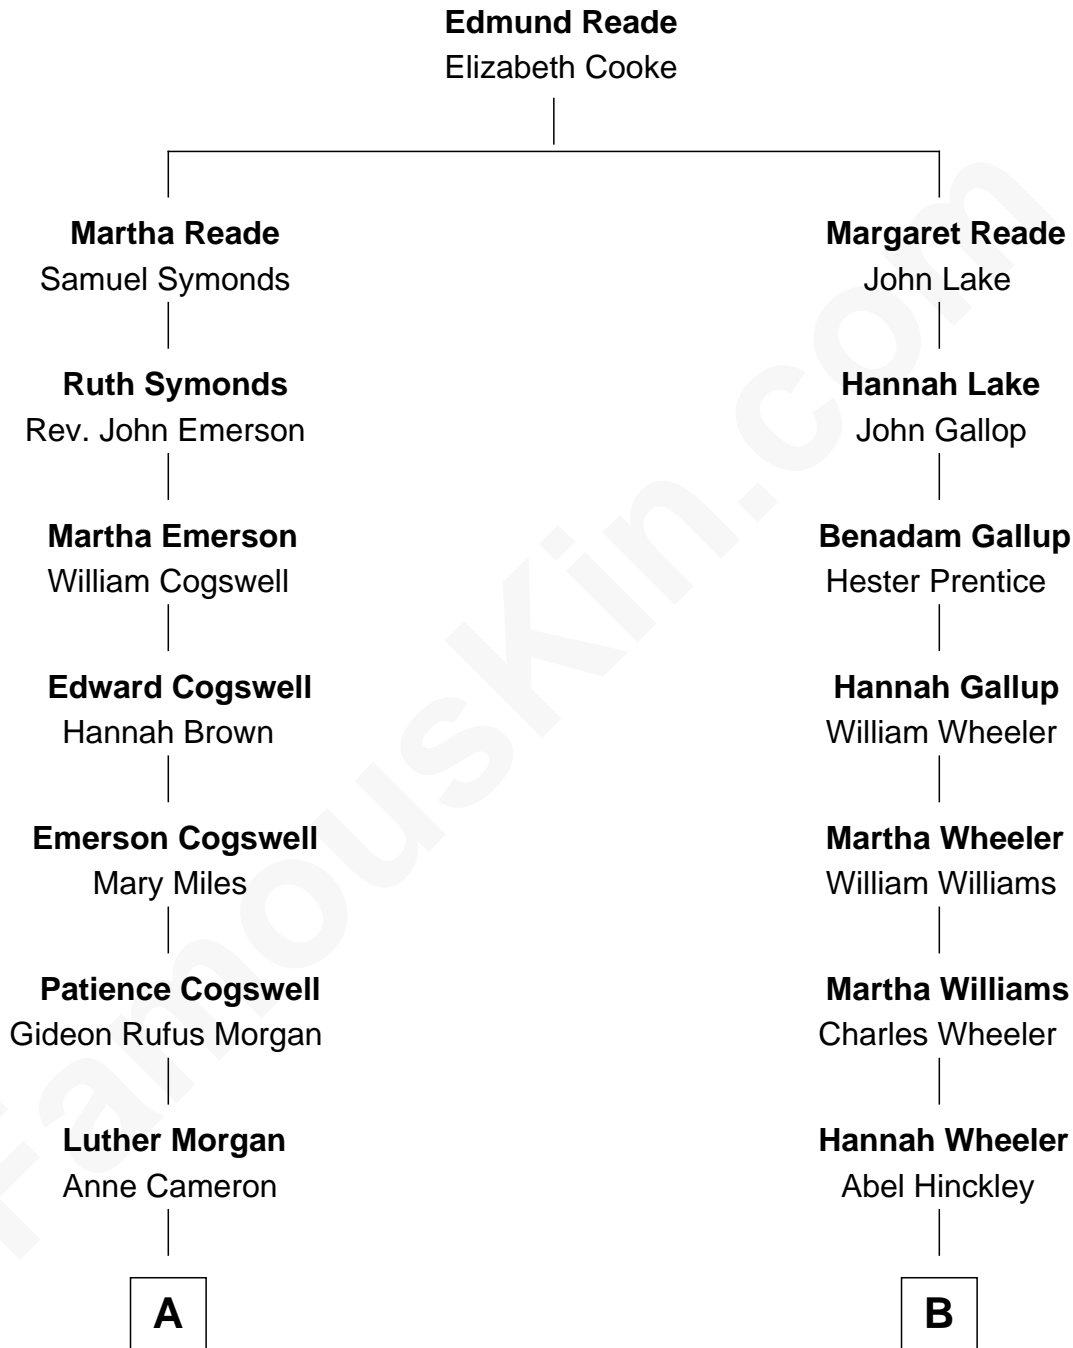

## Relationship Chart of

### Thomas Hunt Morgan

*Nobel Prize Winner in Physiology or Medicine*

8th cousin 1 time removed of

### Francis Edward Hinckley

*Co-Founder, University of Chicago*

University of Chicago

FamousKin.com