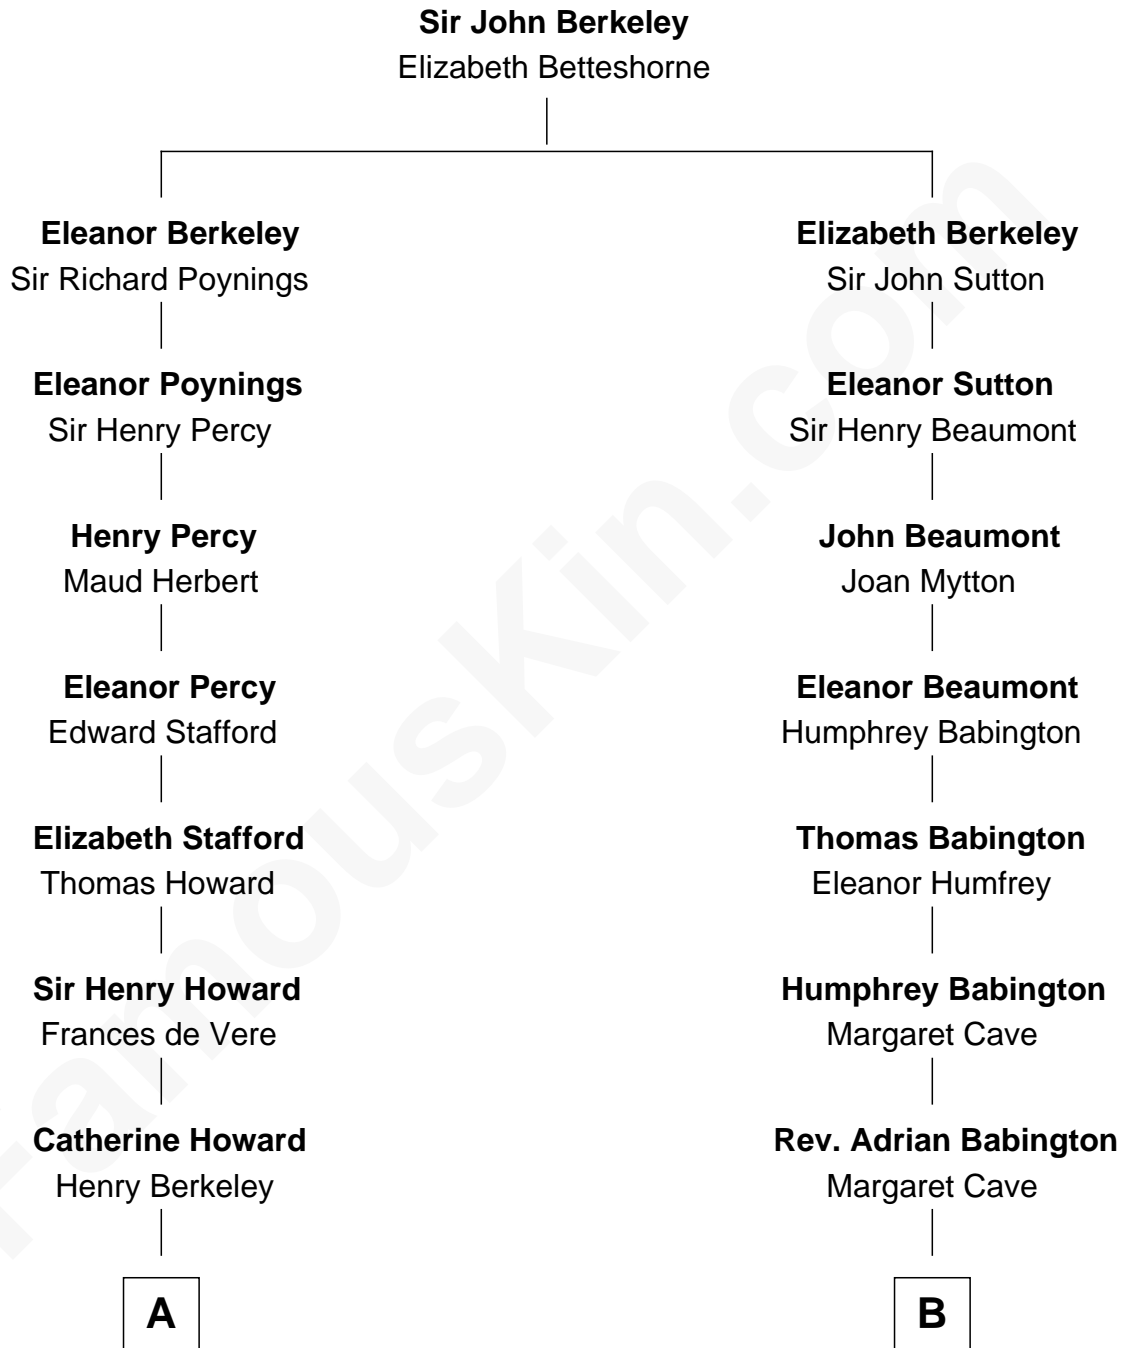

FamousKin.com

Relationship Chart of

Thomas Hunt Morgan

Nobel Prize Winner in Physiology or Medicine

18th cousin 1 time removed of

John Dye

TV and Movie Actor - "Touched by an Angel"

A

Mary Berkeley
Sir John Zouche

Sir John Zouche
Isabel Lowe

Elizabeth Zouche
Col. Devereux Wolseley

Anne Wolseley
Rev. Thomas Knipe

Anne Knipe
Michael Arnold

Alicia Arnold
John Ross

Ann Arnold Ross
Frances Key