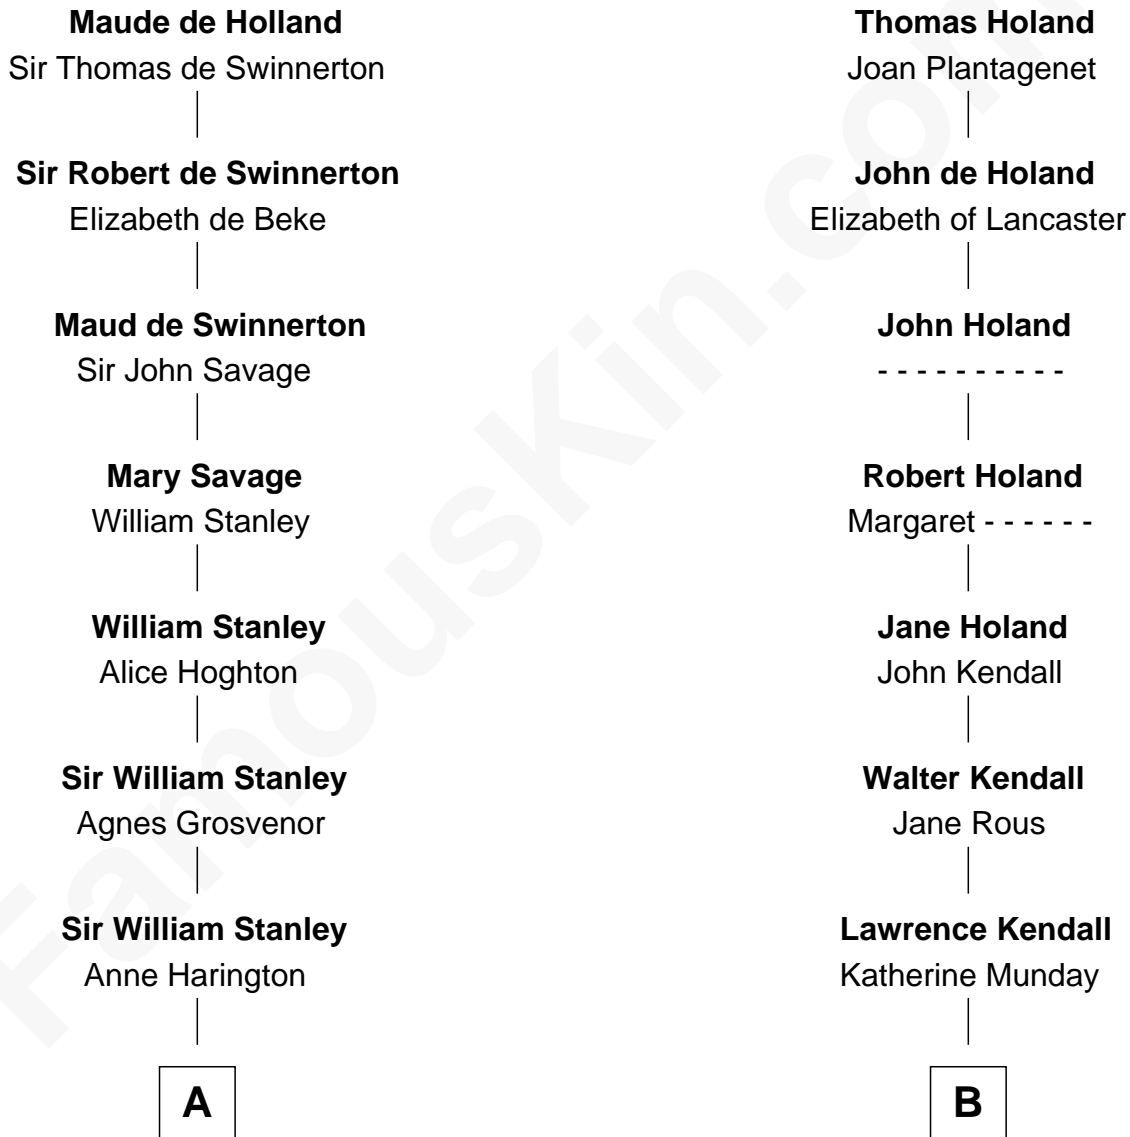

Sir Robert de Holland

Maude la Zouche