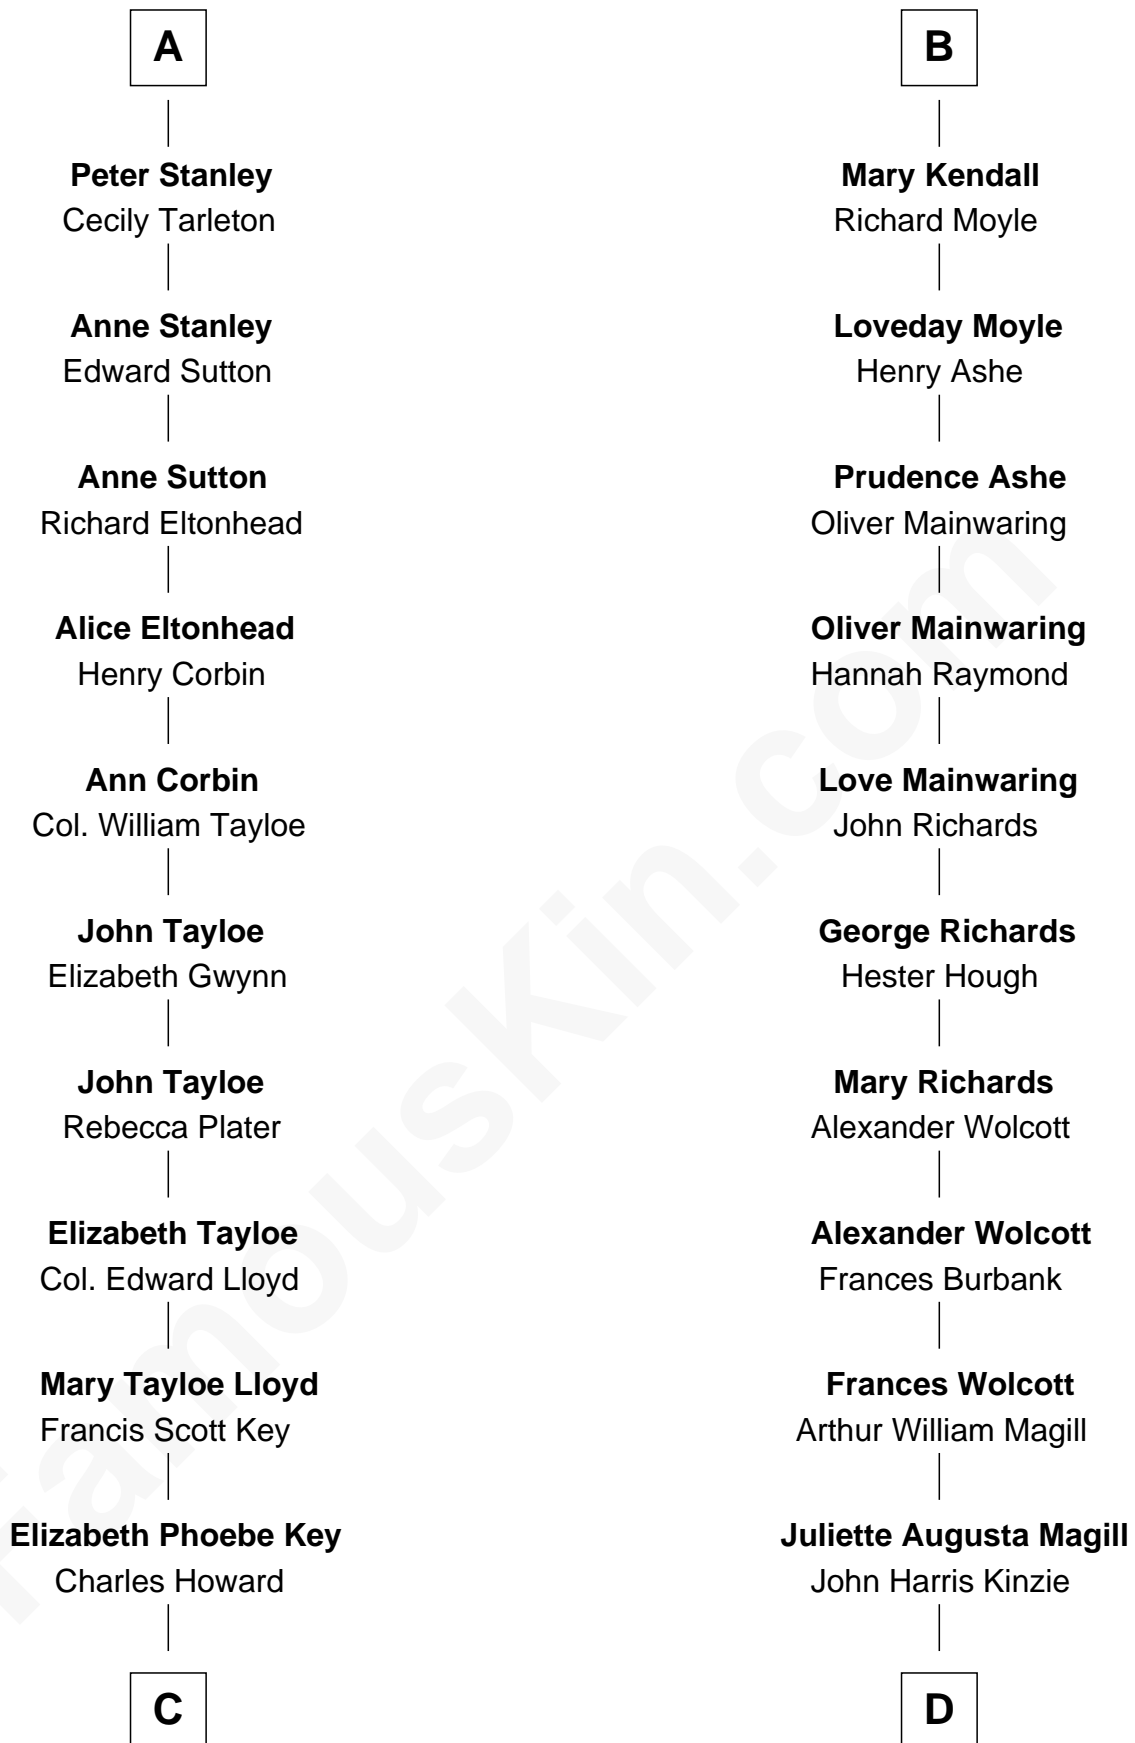

FamousKin.com

Relationship Chart of

Thomas Hunt Morgan

Nobel Prize Winner in Physiology or Medicine

18th cousin of

Juliette Gordon Low

Founder of the Girl Scouts

Sir Robert de Holland

Maude la Zouche

C

Ellen Key Howard
Charlton Hunt Morgan

Thomas Hunt Morgan
Nobel Prize Winner

D

Eleanor Lytle Kinzie
William Washington Gordon

Juliette Gordon Low
Founder of the Girl Scouts

FamousKin.com