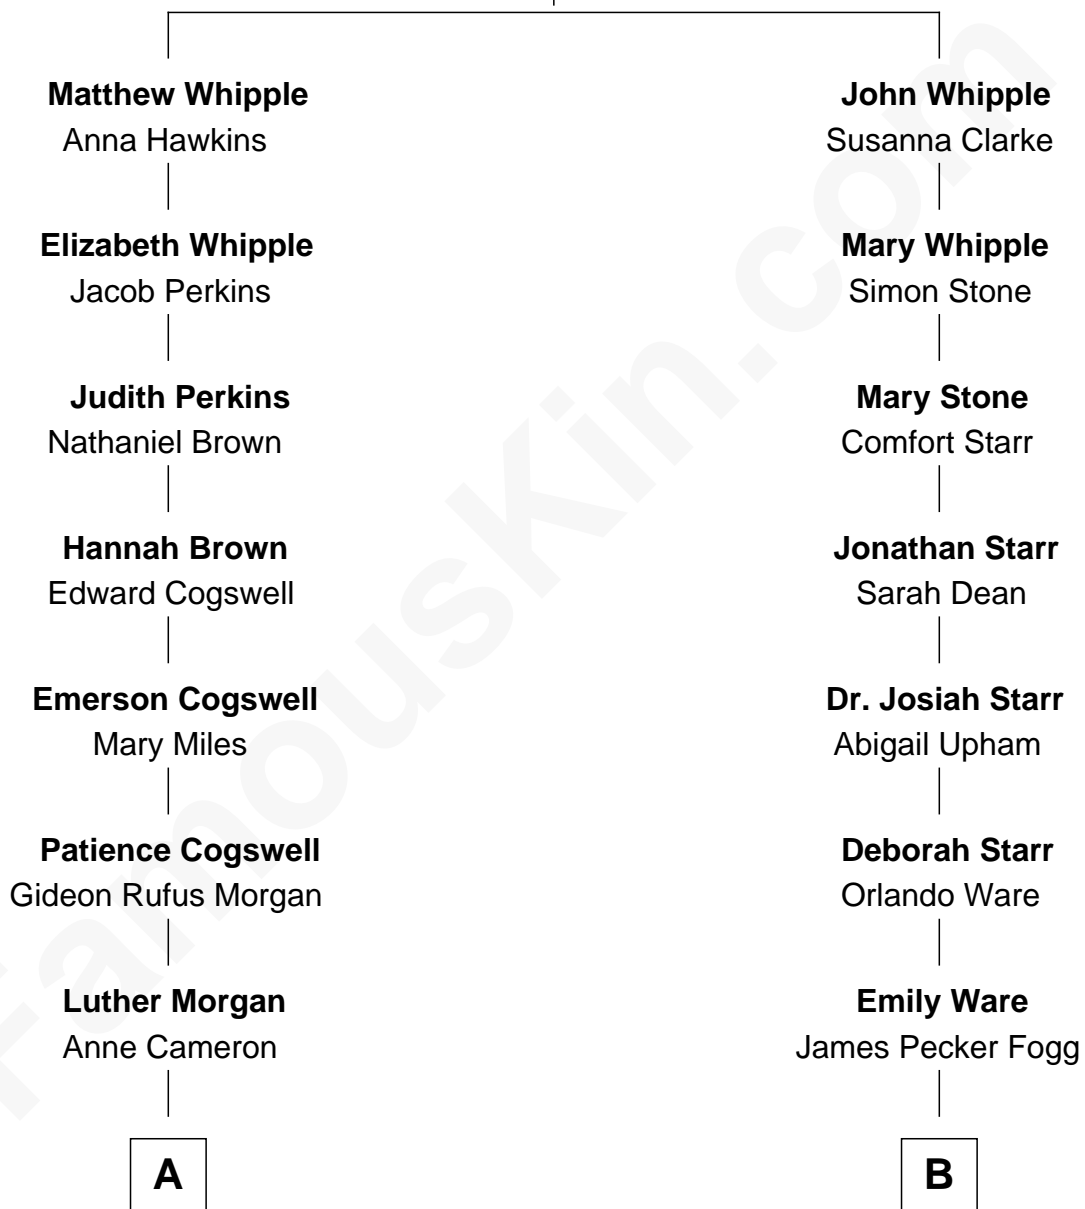

## Relationship Chart of Thomas Hunt Morgan

*Nobel Prize Winner in Physiology or Medicine*

9th cousin of

**Margaret Mead**

*Cultural Anthropologist*

**Matthew Whipple**

Joan - - - - -

FamousKin.com