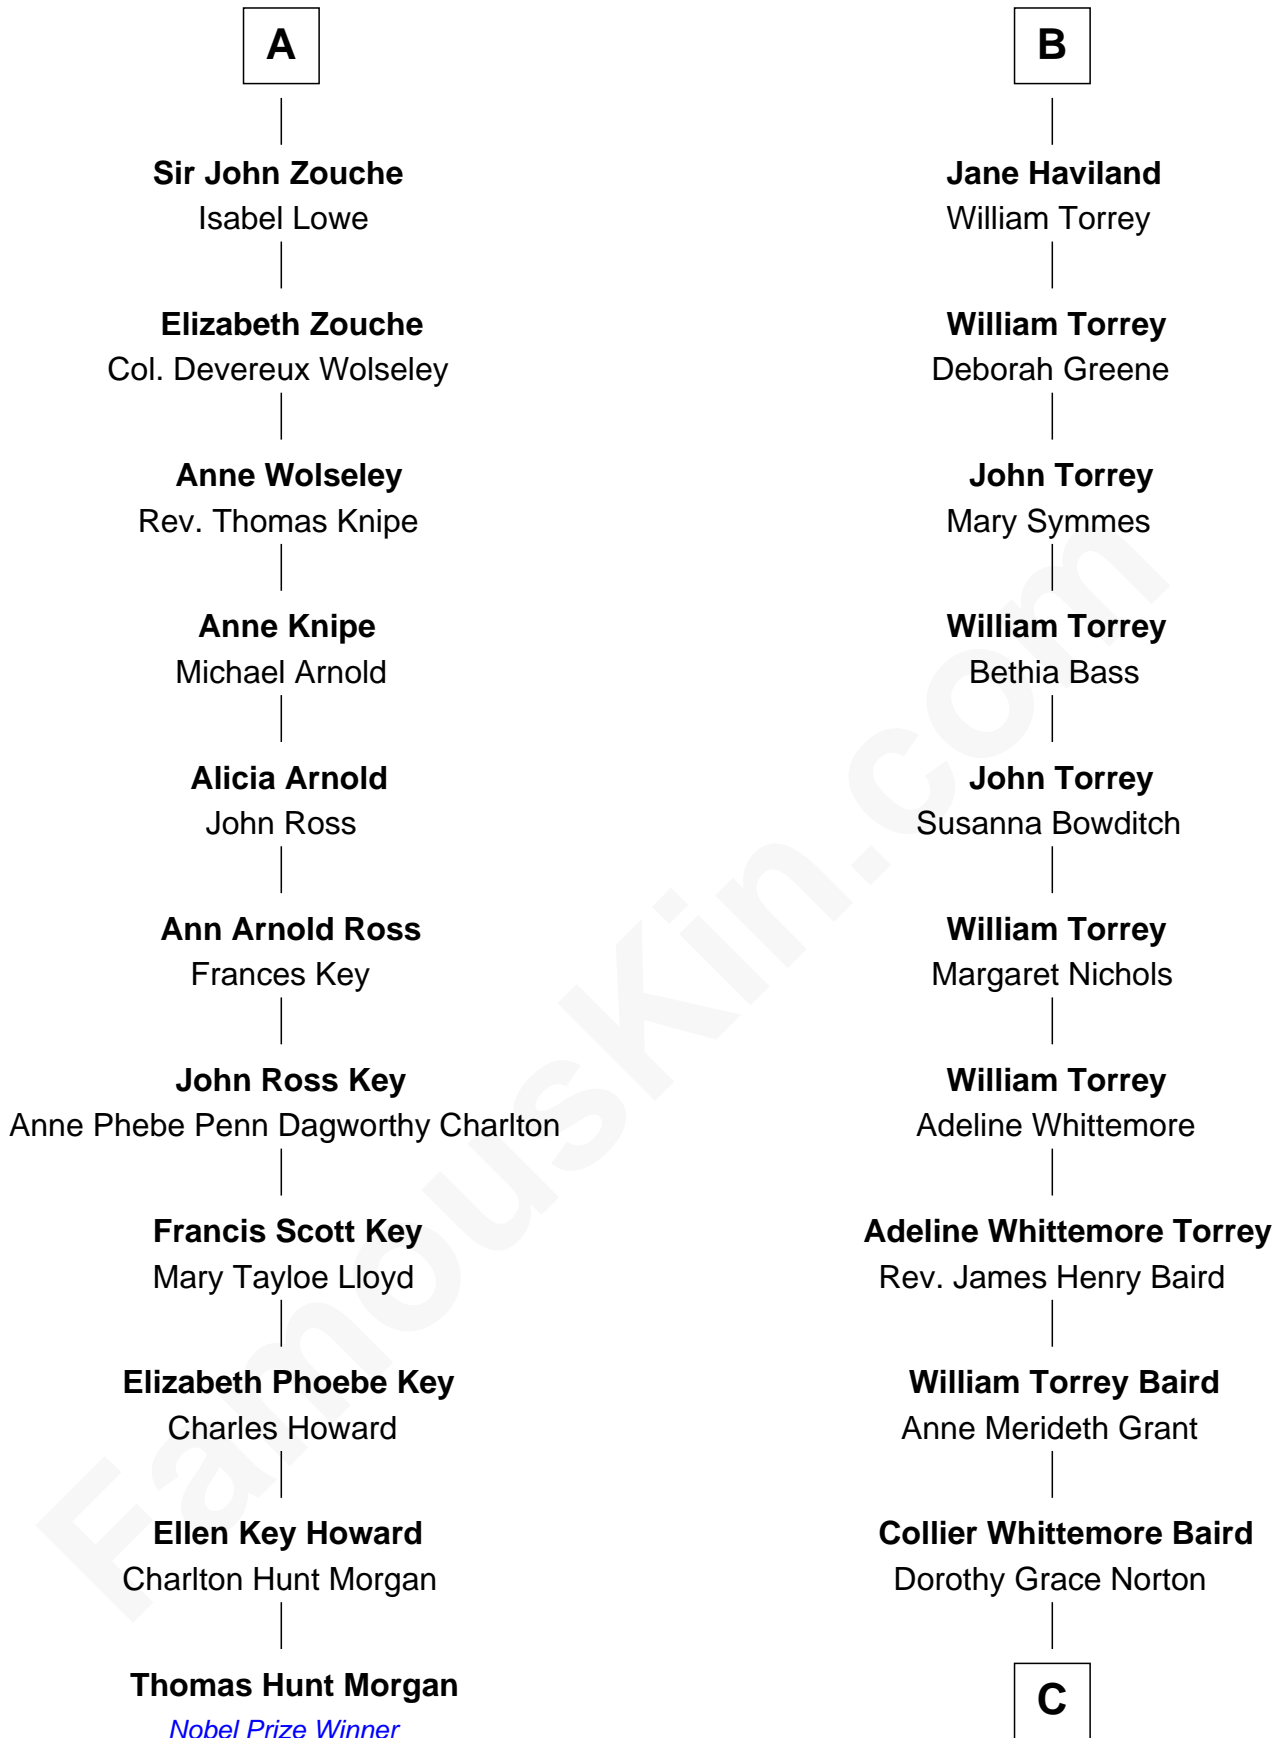

### Thomas Hunt Morgan

*Nobel Prize Winner in Physiology or Medicine*

17th cousin 2 times removed of

**Billie Eilish**

*Singer and Songwriter*

**Katherine Pabenham**

*with husband*  
Sir William Cheney

*with husband*  
Sir Thomas Aylesbury

**Sir Laurence Cheney**  
Elizabeth Cokayne

**Eleanor Aylesbury**  
Sir Humphrey Stafford

**Elizabeth Cheney**  
Sir Frederick Tilney

**Anne Stafford**  
Sir William Berkeley

**Elizabeth Tilney**  
Sir Thomas Howard

**Anne Berkeley**  
Sir John Guise

**Thomas Howard**  
Elizabeth Stafford

**John Guise**  
Tacy Grey

**Sir Henry Howard**  
Frances de Vere

**William Guise**  
Mary Rotsey

**Catherine Howard**  
Henry Berkeley

**John Guise**  
Jane Pauncefoot

**Mary Berkeley**  
Sir John Zouche

**Elizabeth Guise**  
Robert Haviland

**A**

**B**

C

William Norton Baird

Edith May Shaw