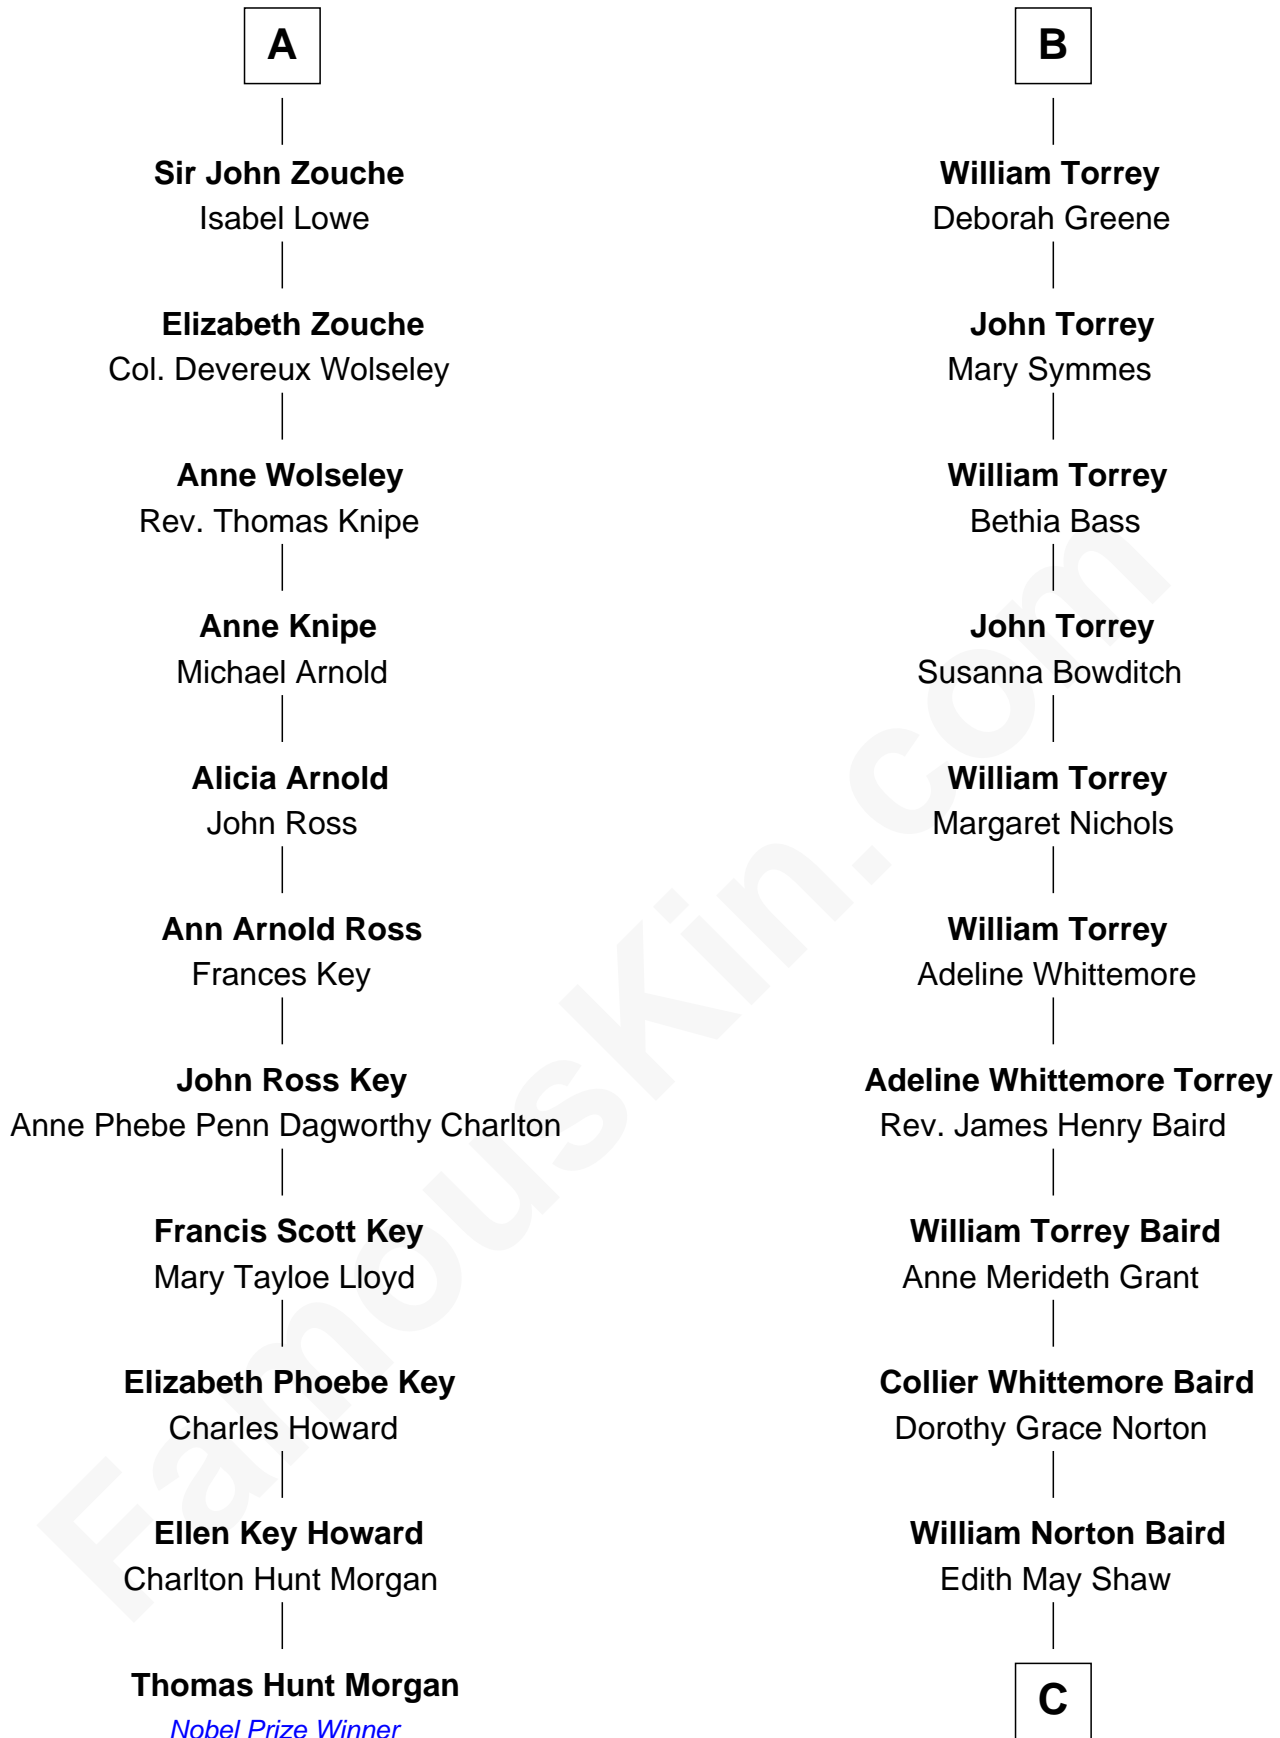

FamousKin.com

Relationship Chart of

Thomas Hunt Morgan

Nobel Prize Winner in Physiology or Medicine

17th cousin 1 time removed of

Billie Eilish

Singer and Songwriter

C