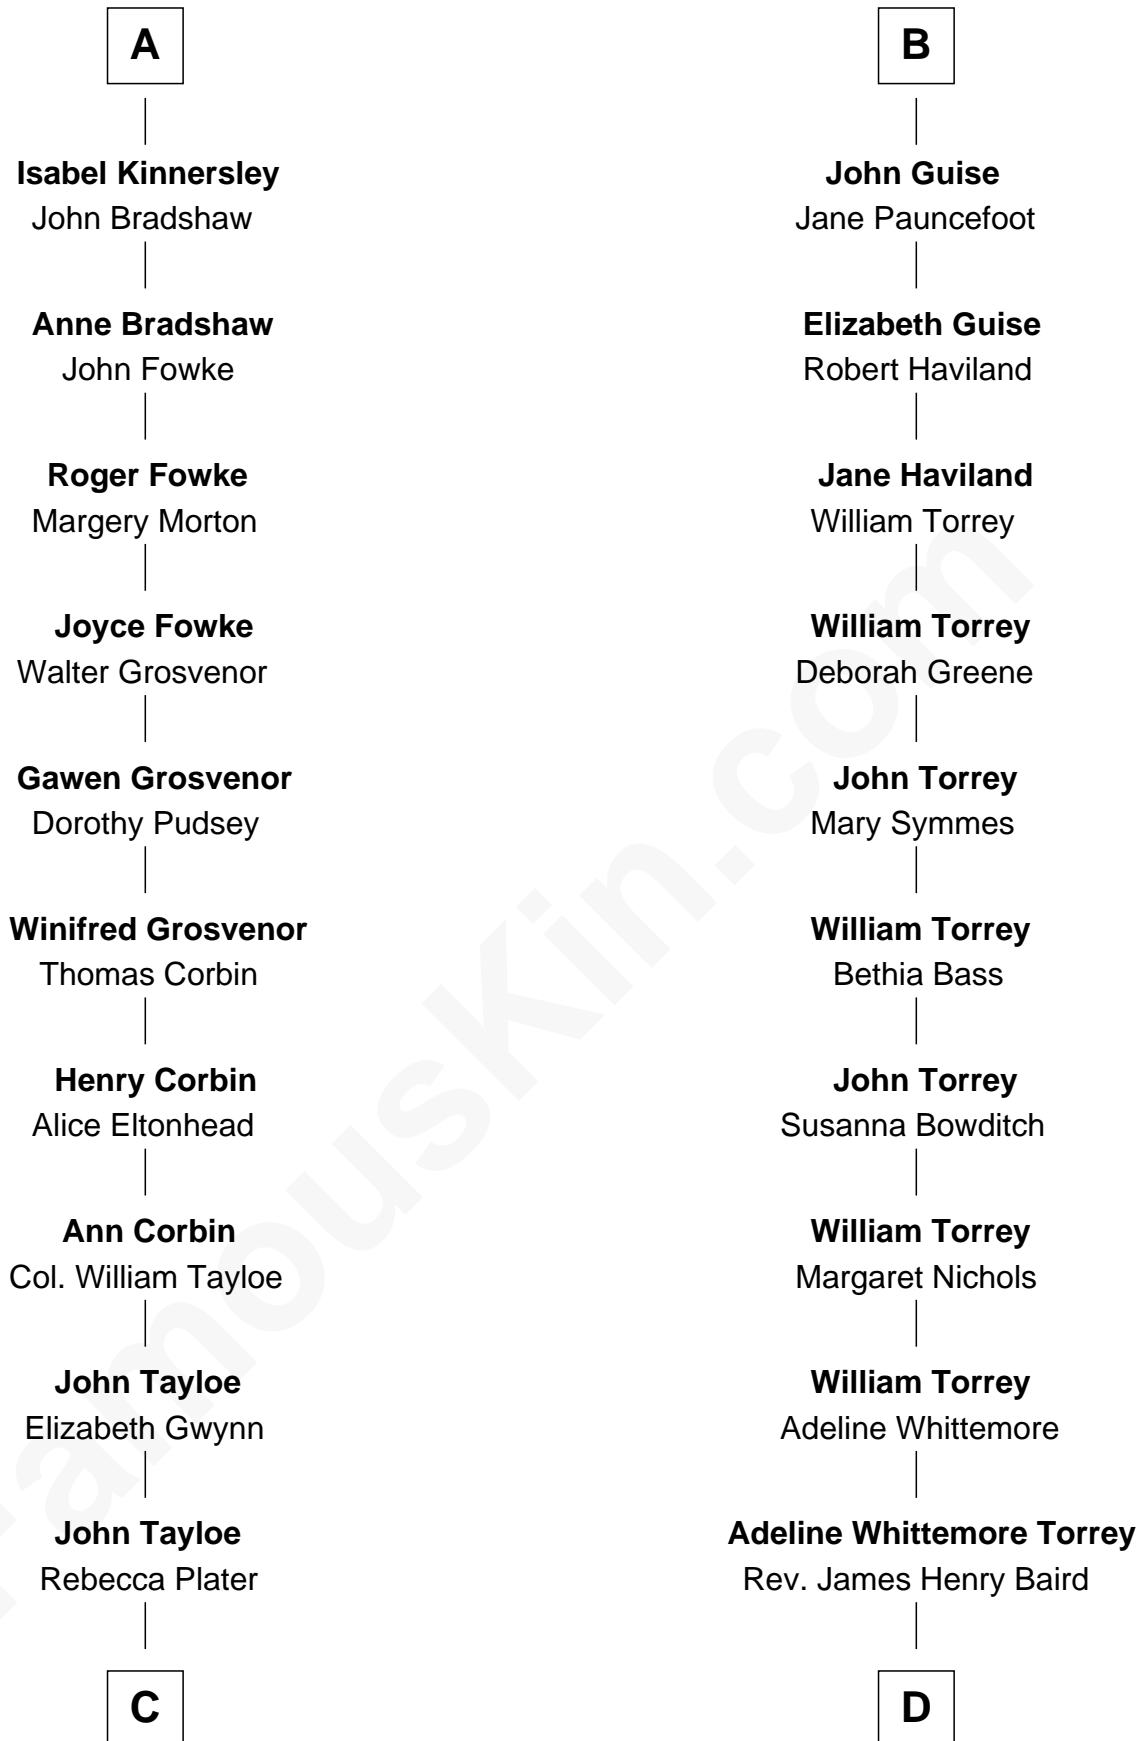

## Relationship Chart of

### Thomas Hunt Morgan

*Nobel Prize Winner in Physiology or Medicine*

21st cousin of

**Billie Eilish**

*Singer and Songwriter*

**Sir William de Ros**  
Margery de Badlesmere

**C**

**Elizabeth Tayloe**  
Col. Edward Lloyd

**Mary Tayloe Lloyd**  
Francis Scott Key

**Elizabeth Phoebe Key**  
Charles Howard

**Ellen Key Howard**  
Charlton Hunt Morgan

**Thomas Hunt Morgan**  
*Nobel Prize Winner*

**D**

**William Torrey Baird**  
Anne Merideth Grant