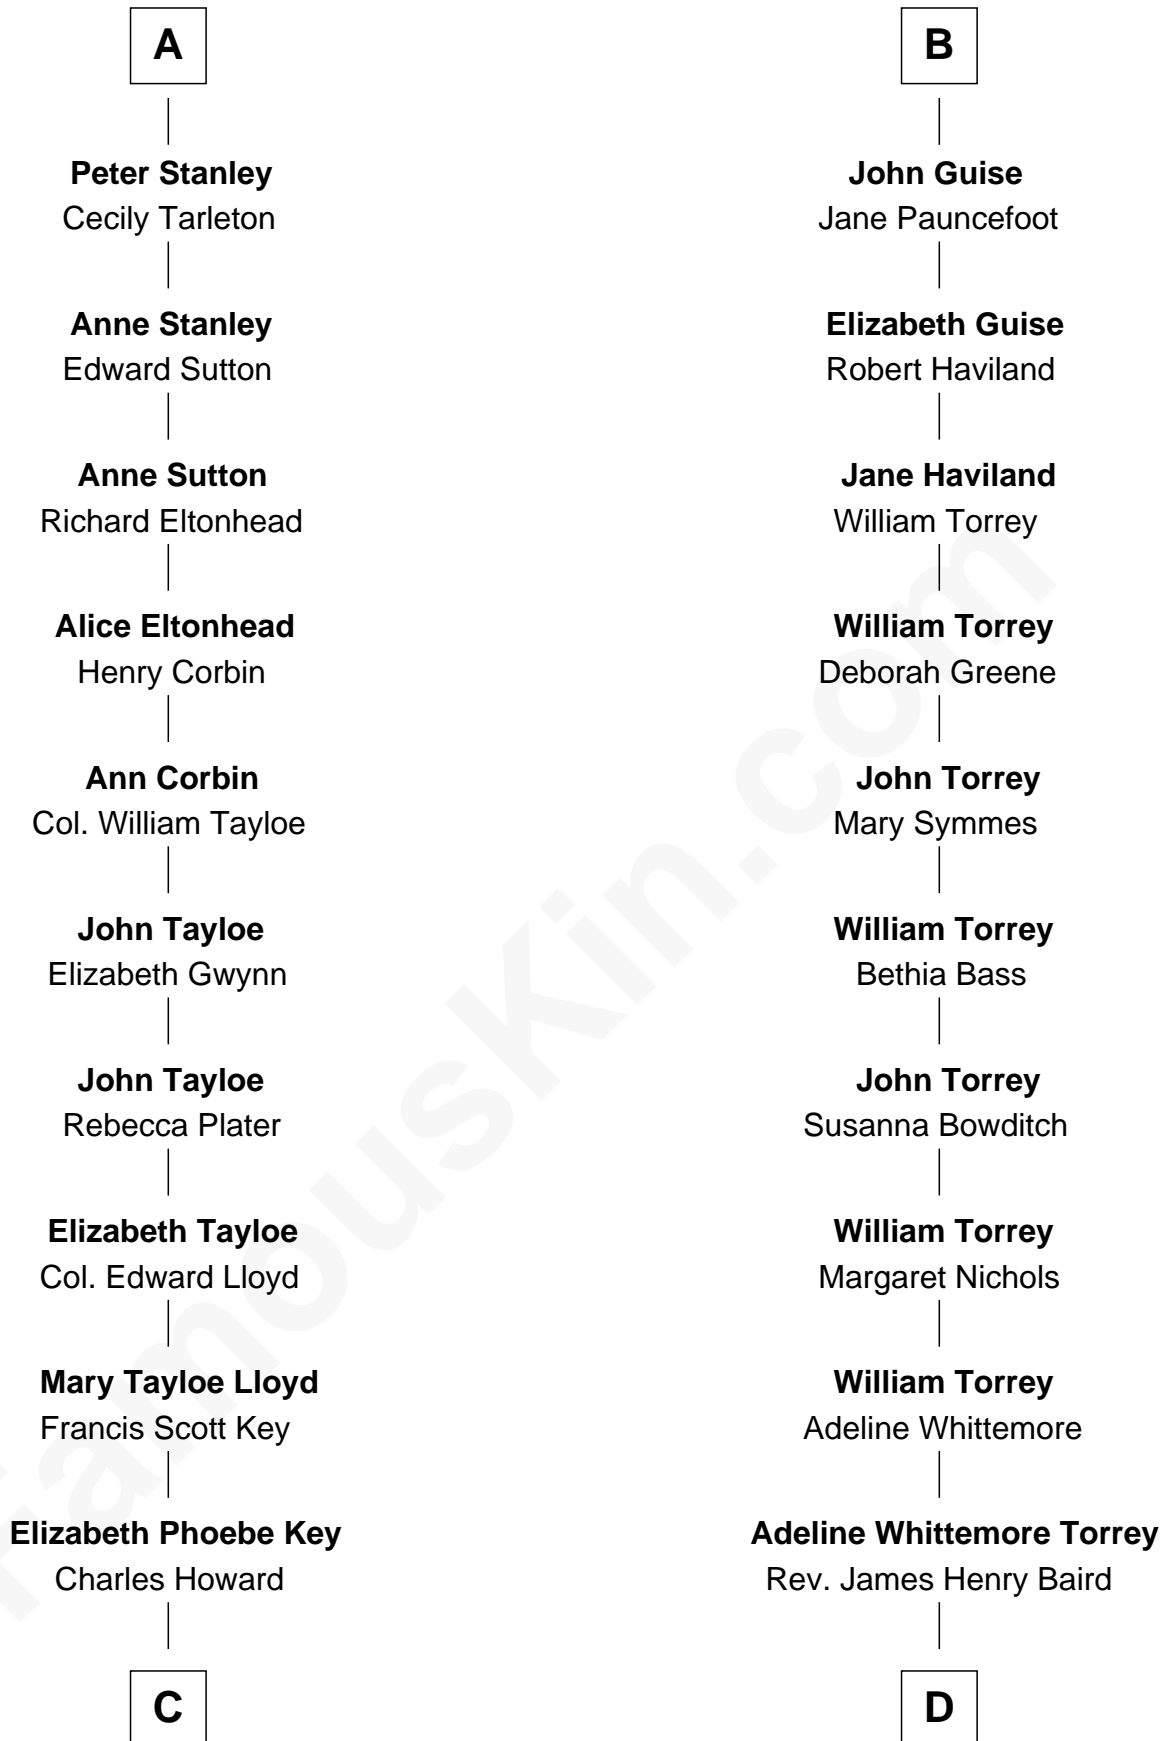

## Relationship Chart of

### Thomas Hunt Morgan

*Nobel Prize Winner in Physiology or Medicine*

18th cousin 3 times removed of

**Billie Eilish**

*Singer and Songwriter*

**Sir Robert de Holland**

Maude la Zouche

**C**

**Ellen Key Howard**  
Charlton Hunt Morgan

**Thomas Hunt Morgan**  
*Nobel Prize Winner*

**D**

**William Torrey Baird**  
Anne Merideth Grant

**Collier Whittemore Baird**  
Dorothy Grace Norton

**William Norton Baird**  
Edith May Shaw