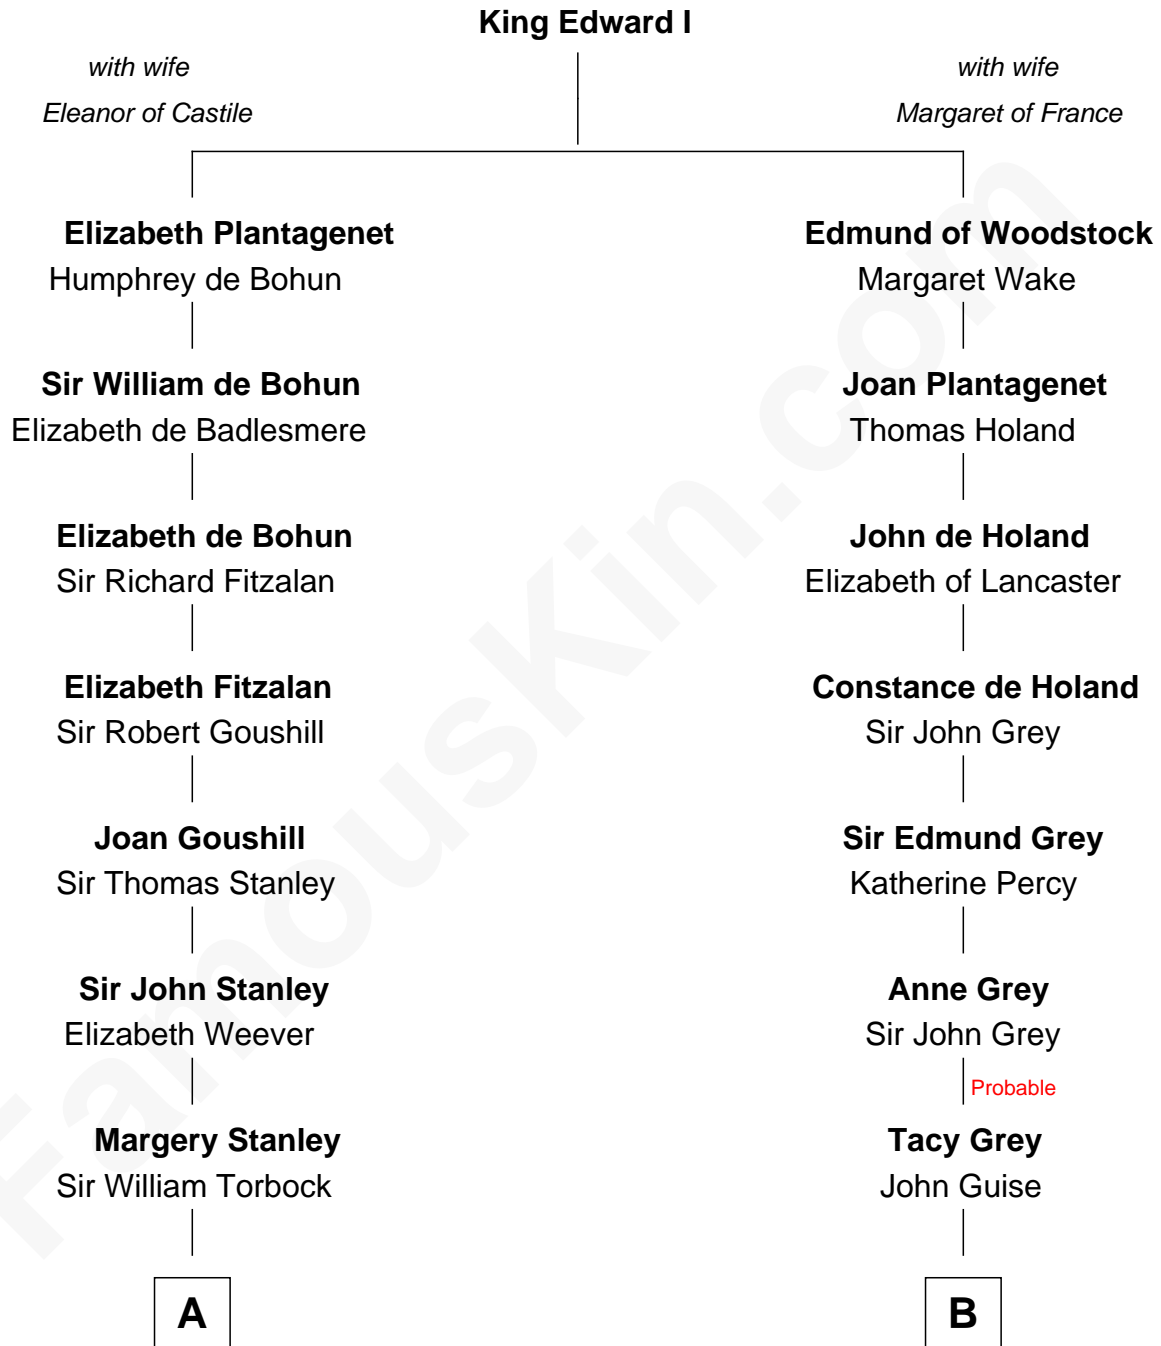

# FamousKin.com

## Relationship Chart of Thomas Hunt Morgan

*Nobel Prize Winner in Physiology or Medicine*

16th cousin 3 times removed of

**John Torrey**

*Co-founder, NY Academy of Science*

**C**

—  
**Elizabeth Phoebe Key**