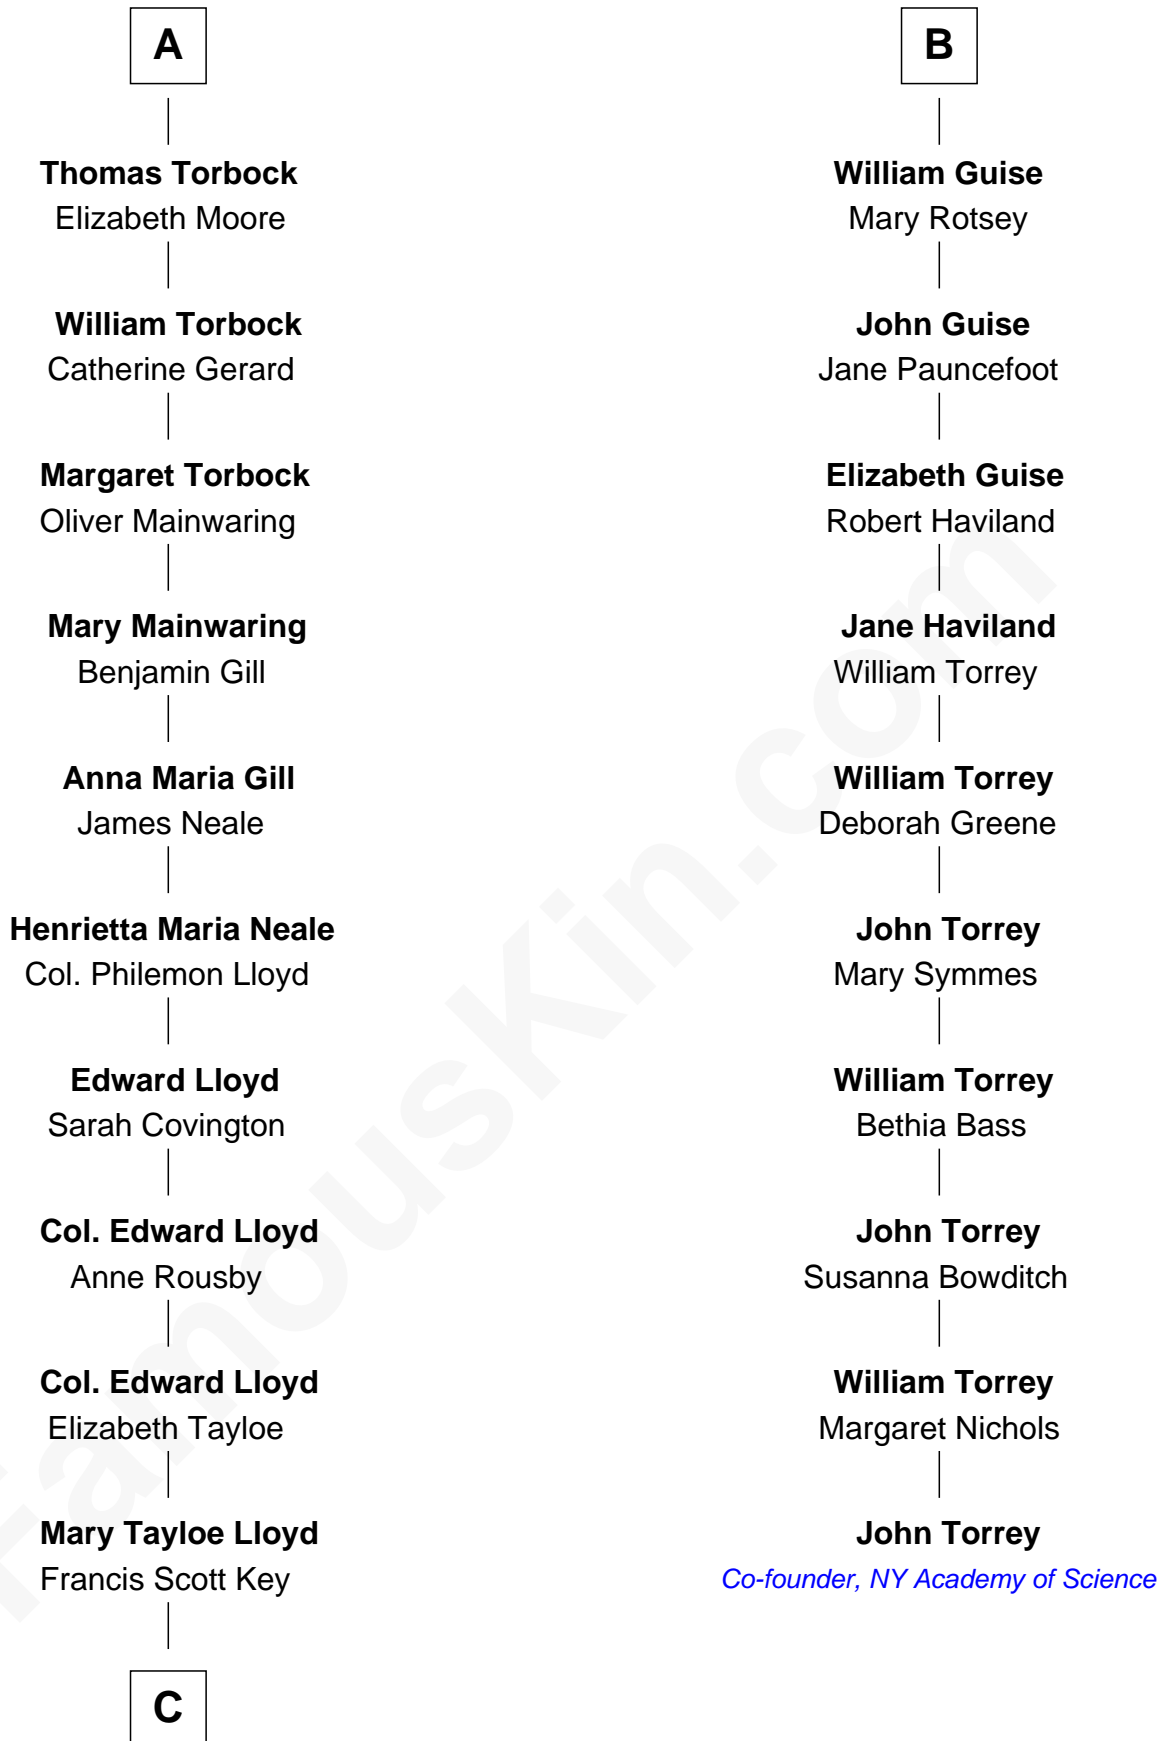

## Relationship Chart of Thomas Hunt Morgan

*Nobel Prize Winner in Physiology or Medicine*

16th cousin 3 times removed of

**John Torrey**

*Co-founder, NY Academy of Science*

**C**

—  
**Elizabeth Phoebe Key**

Charles Howard

—  
**Ellen Key Howard**

Charlton Hunt Morgan

—  
**Thomas Hunt Morgan**

*Nobel Prize Winner*

FamousKin.com