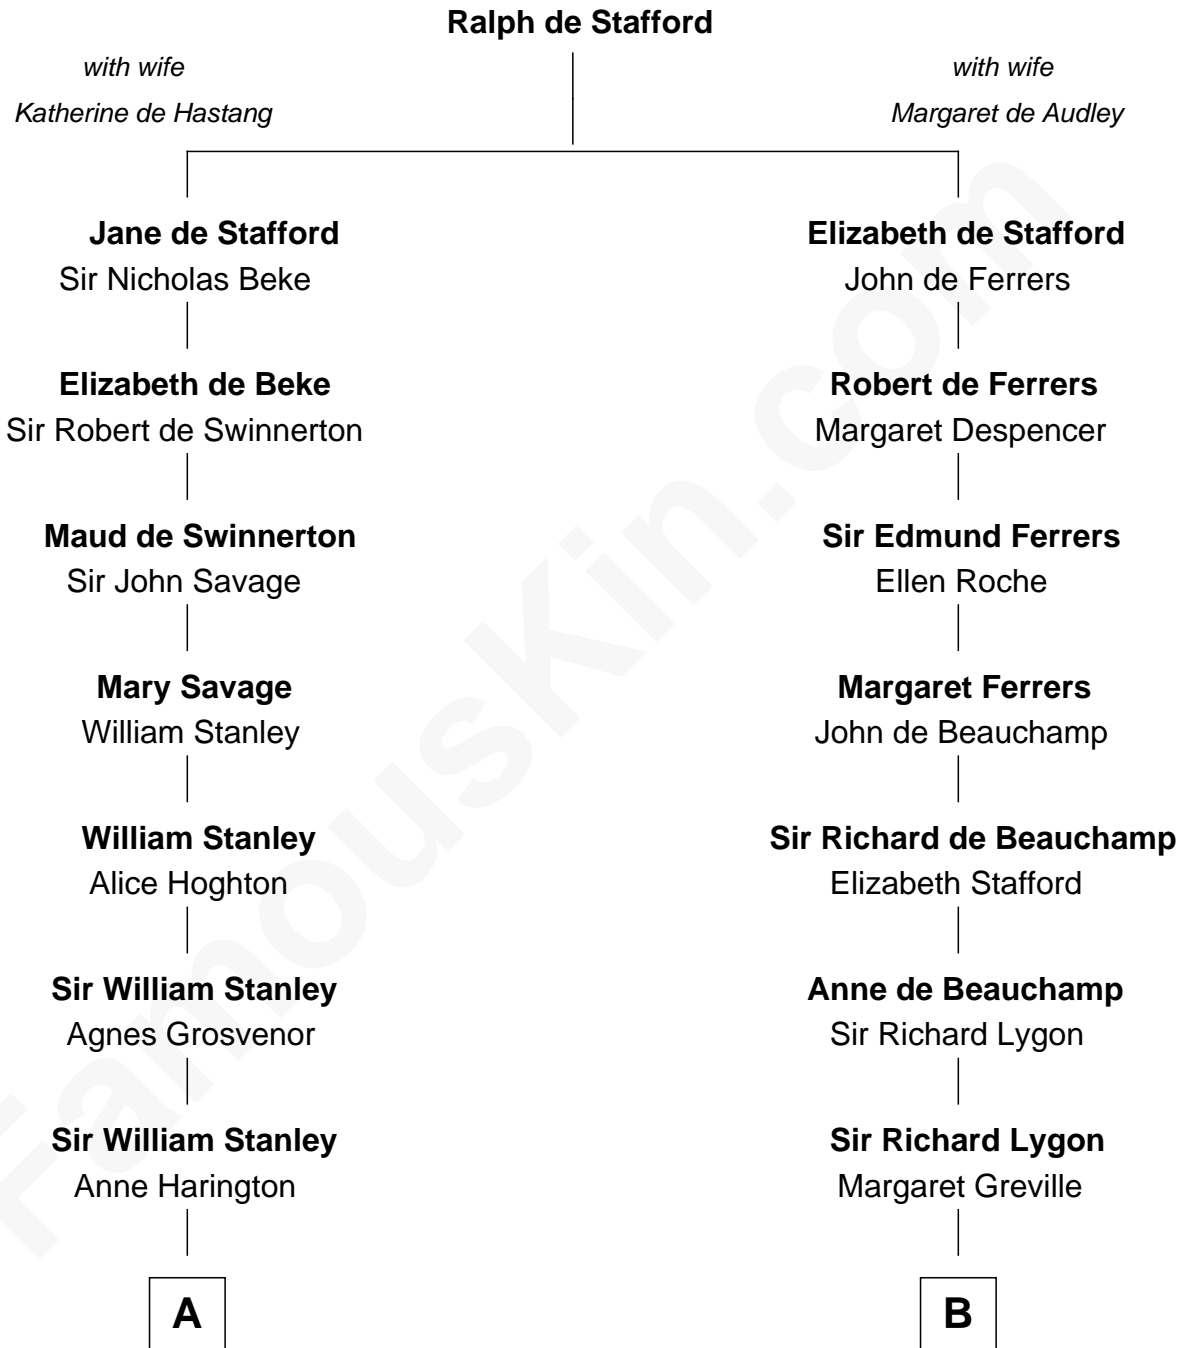

## Relationship Chart of

### Thomas Hunt Morgan

*Nobel Prize Winner in Physiology or Medicine*

18th cousin of

**Mary Winthrop Gooding**

*Prolific Mayflower Descendant*

**C**

**Ellen Key Howard**  
Charlton Hunt Morgan

**Thomas Hunt Morgan**  
*Nobel Prize Winner*

**D**

**Benjamin Winthrop Gooding**  
Lydia Sprague Freeman

**Mary Winthrop Gooding**  
*Prolific Mayflower Descendant*

FamousKin.com