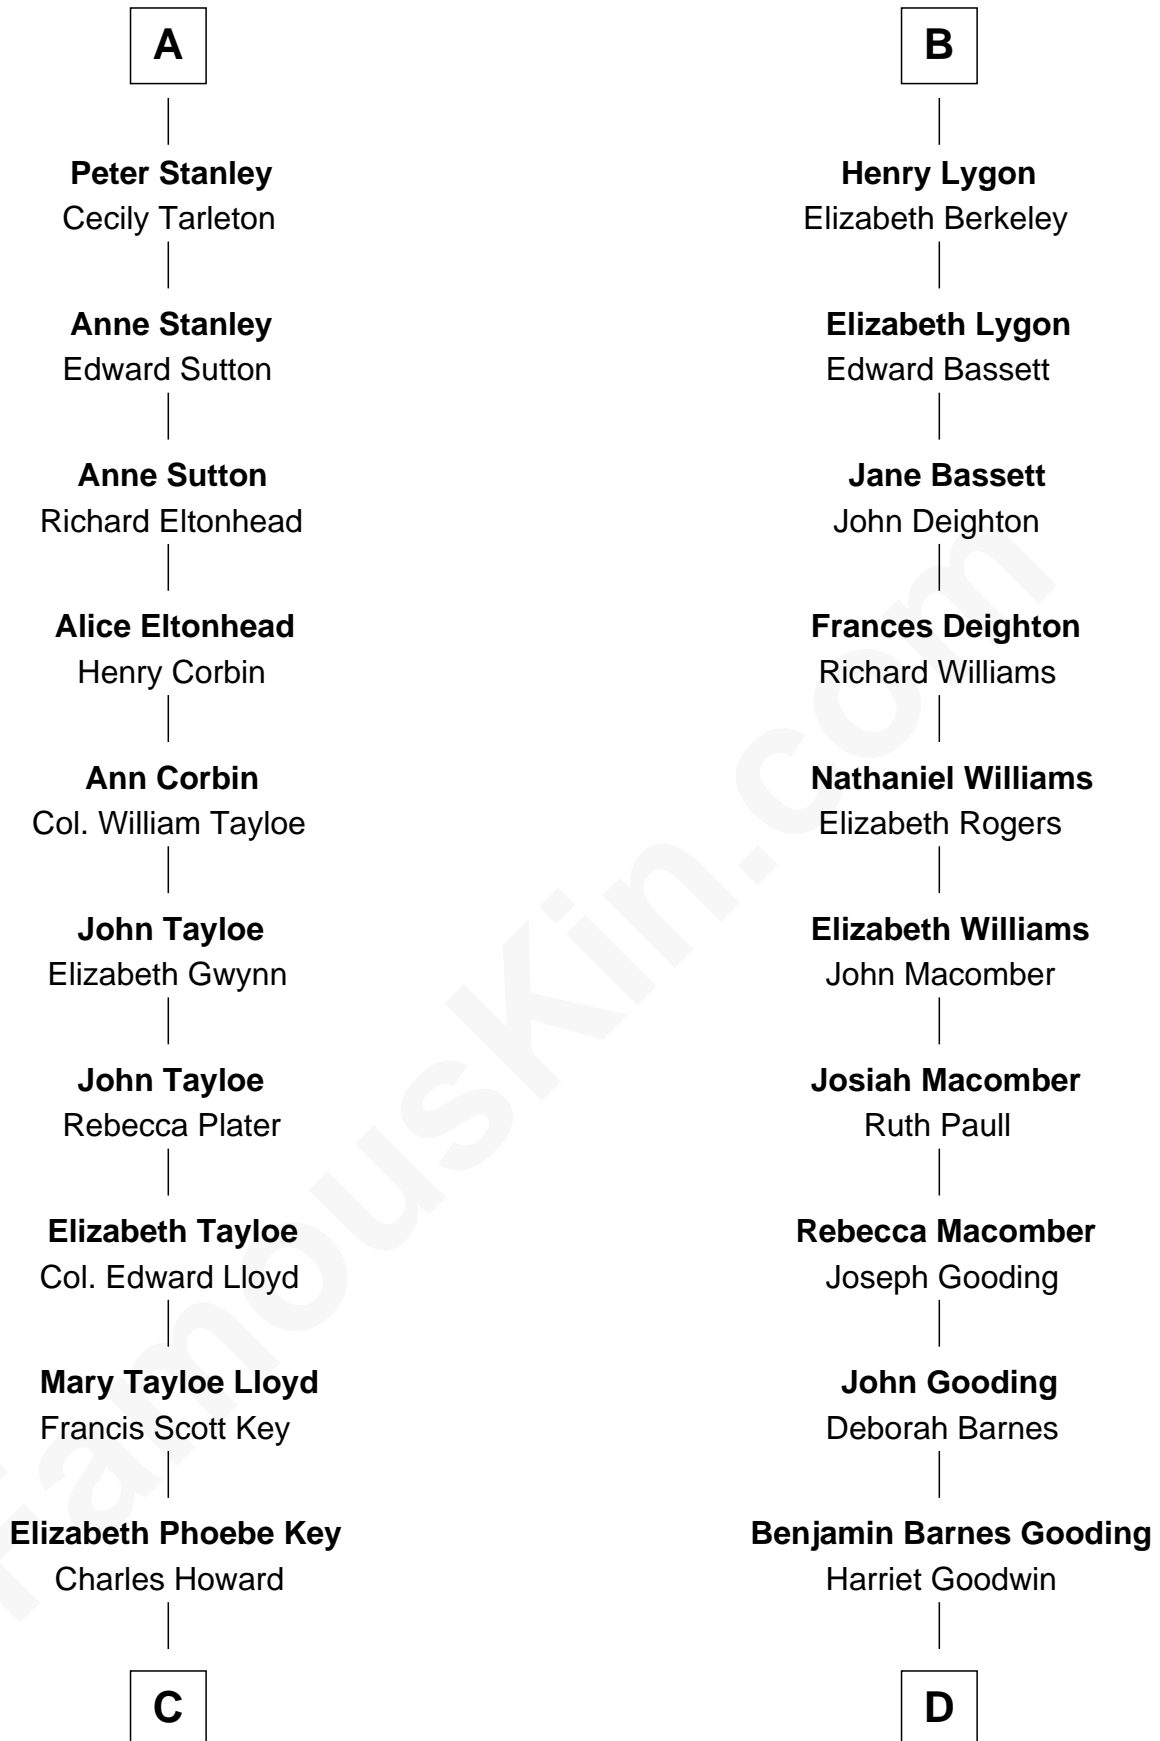

## Relationship Chart of

### Thomas Hunt Morgan

*Nobel Prize Winner in Physiology or Medicine*

18th cousin of

**Mary Winthrop Gooding**

*Prolific Mayflower Descendant*

**C**

**Ellen Key Howard**  
Charlton Hunt Morgan

**Thomas Hunt Morgan**  
*Nobel Prize Winner*

**D**

**Benjamin Winthrop Gooding**  
Lydia Sprague Freeman

**Mary Winthrop Gooding**  
*Prolific Mayflower Descendant*

FamousKin.com