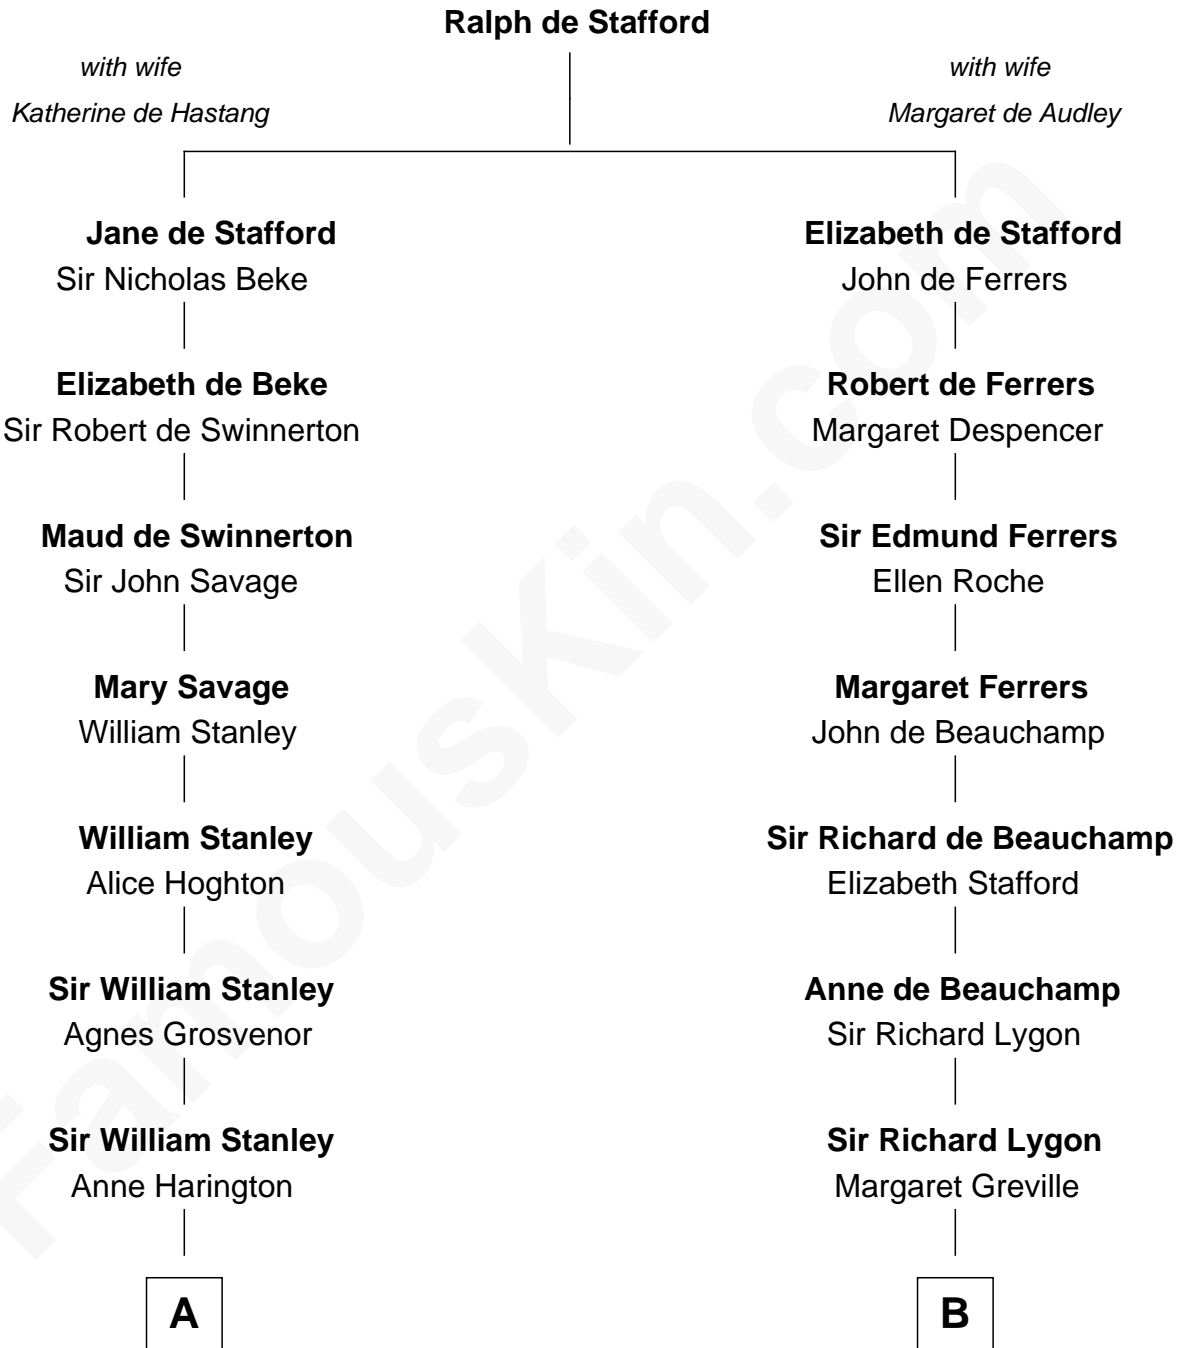

FamousKin.com

Relationship Chart of

Thomas Hunt Morgan

Nobel Prize Winner in Physiology or Medicine

18th cousin of

General Douglas MacArthur

U.S. Army - World War II

C

Ellen Key Howard
Charlton Hunt Morgan

Thomas Hunt Morgan
Nobel Prize Winner

D

Gen. Arthur MacArthur
Mary Pinckney Hardy

General Douglas MacArthur
U.S. Army - World War II

FamousKin.com