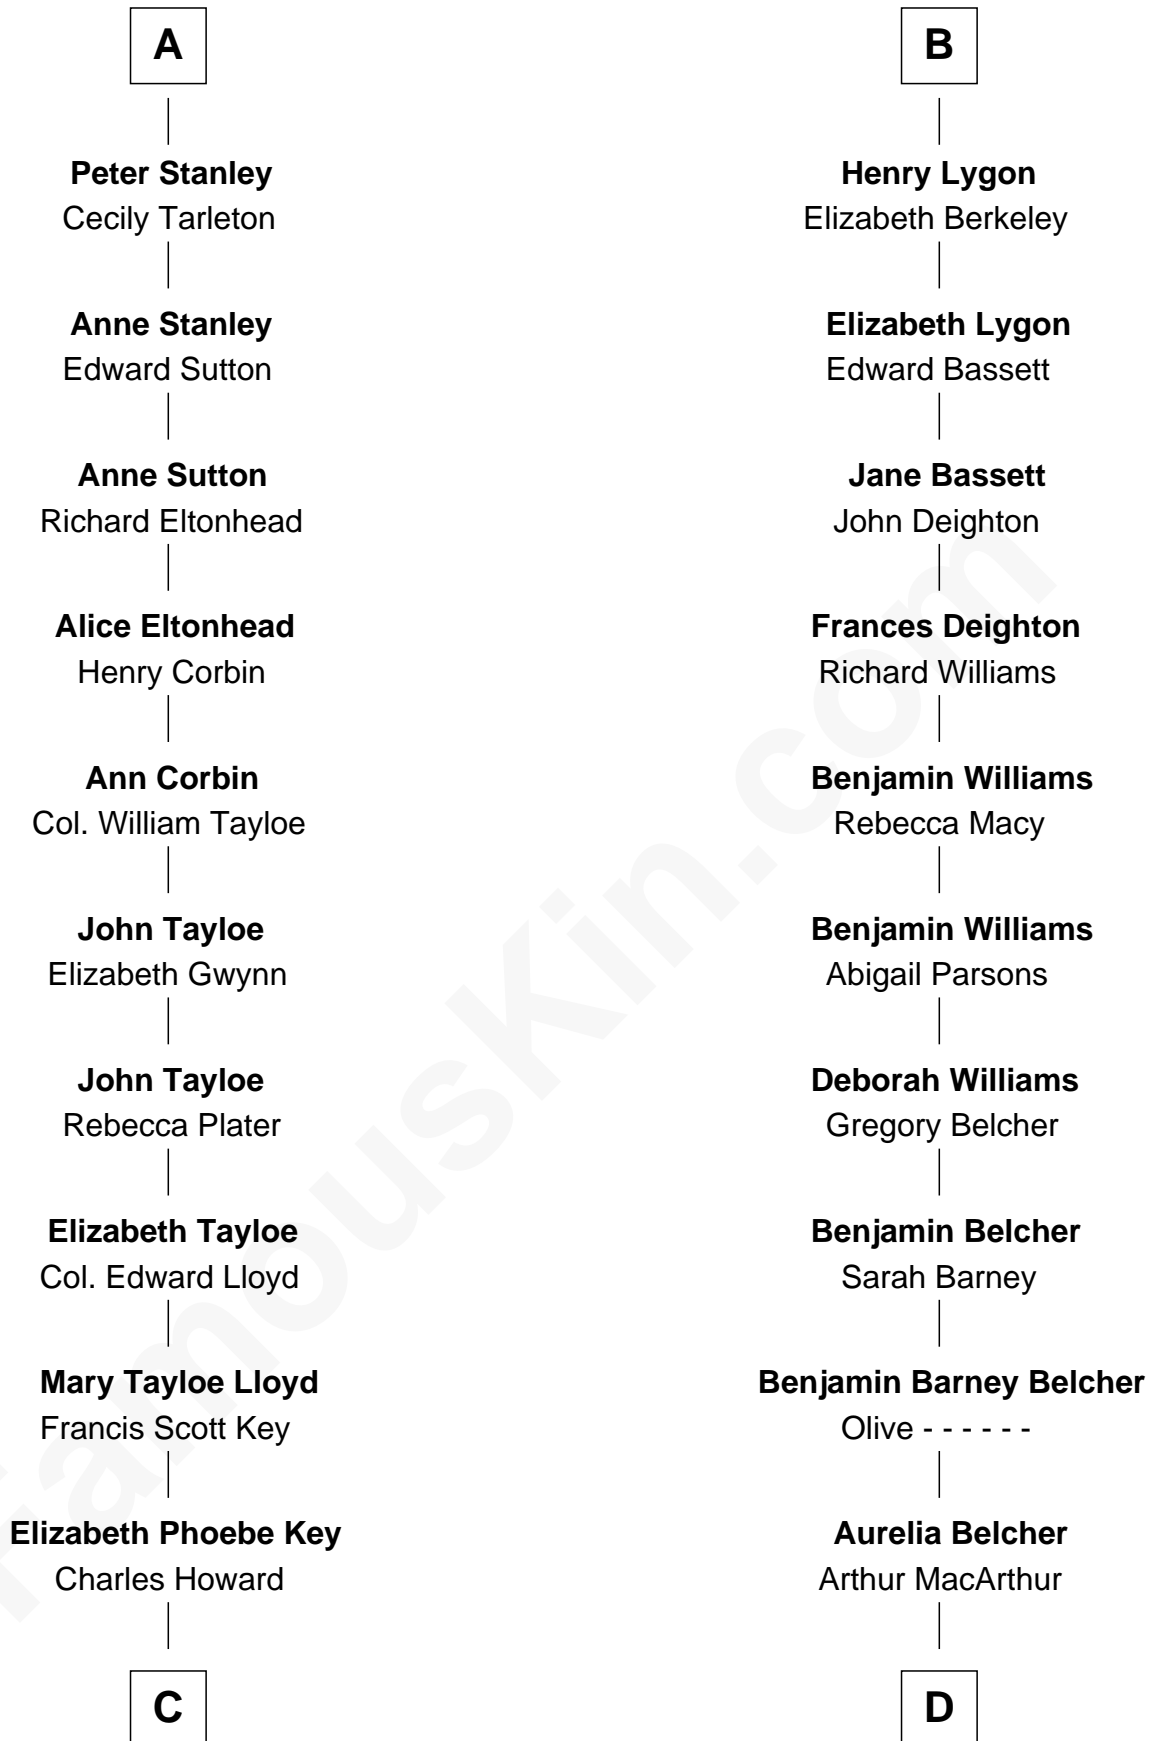

FamousKin.com

Relationship Chart of

Thomas Hunt Morgan

Nobel Prize Winner in Physiology or Medicine

18th cousin of

General Douglas MacArthur

U.S. Army - World War II

C

Ellen Key Howard
Charlton Hunt Morgan

Thomas Hunt Morgan
Nobel Prize Winner

D

Gen. Arthur MacArthur
Mary Pinckney Hardy

General Douglas MacArthur
U.S. Army - World War II

FamousKin.com