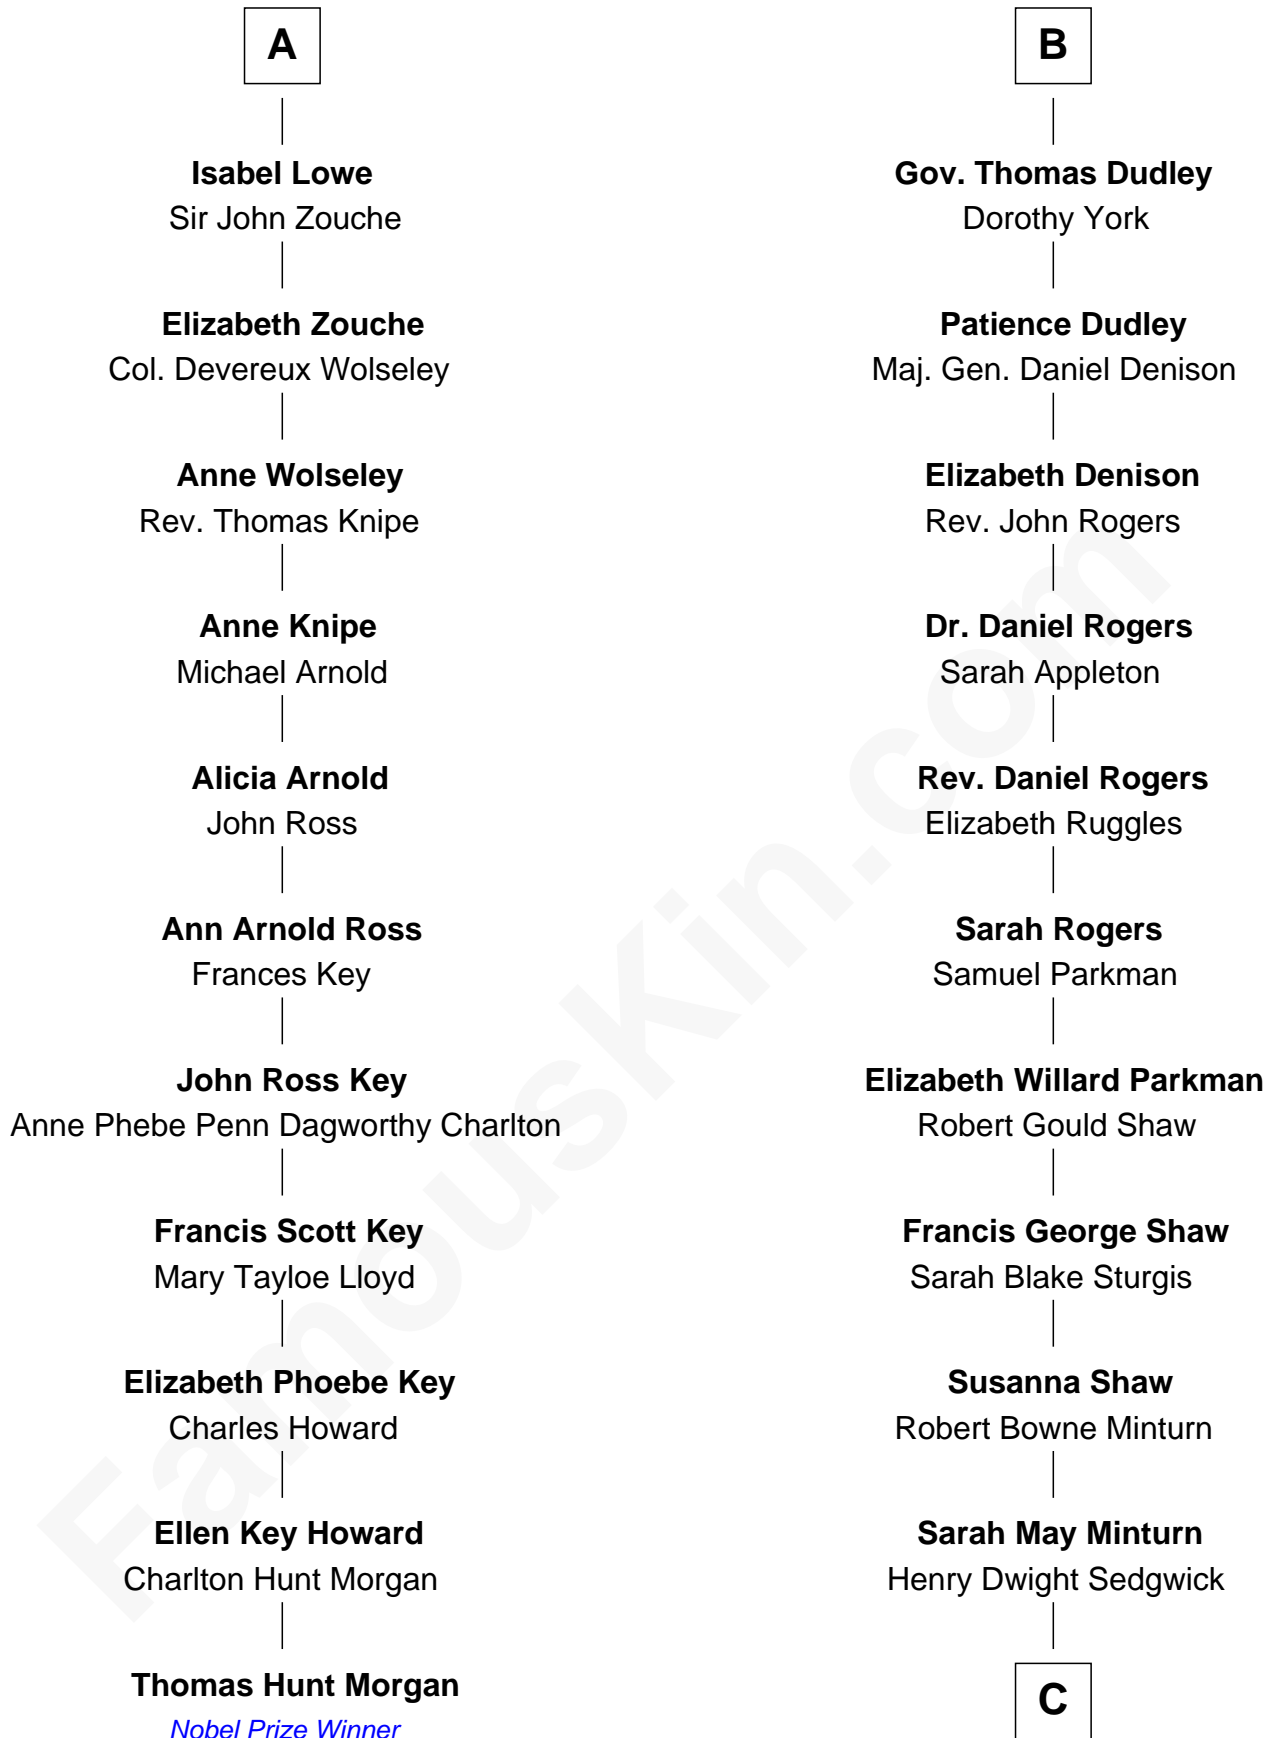

FamousKin.com

Relationship Chart of

Thomas Hunt Morgan

Nobel Prize Winner in Physiology or Medicine

17th cousin 2 times removed of

Kyra Sedgwick

TV and Movie Actress

Sir Hugh Shirley

Nicholas Purefoy

Edward Purefoy

Anne Fettiplace

Mary Purefoy

Thomas Thorne

Susanna Thorne

Roger Dudley

B