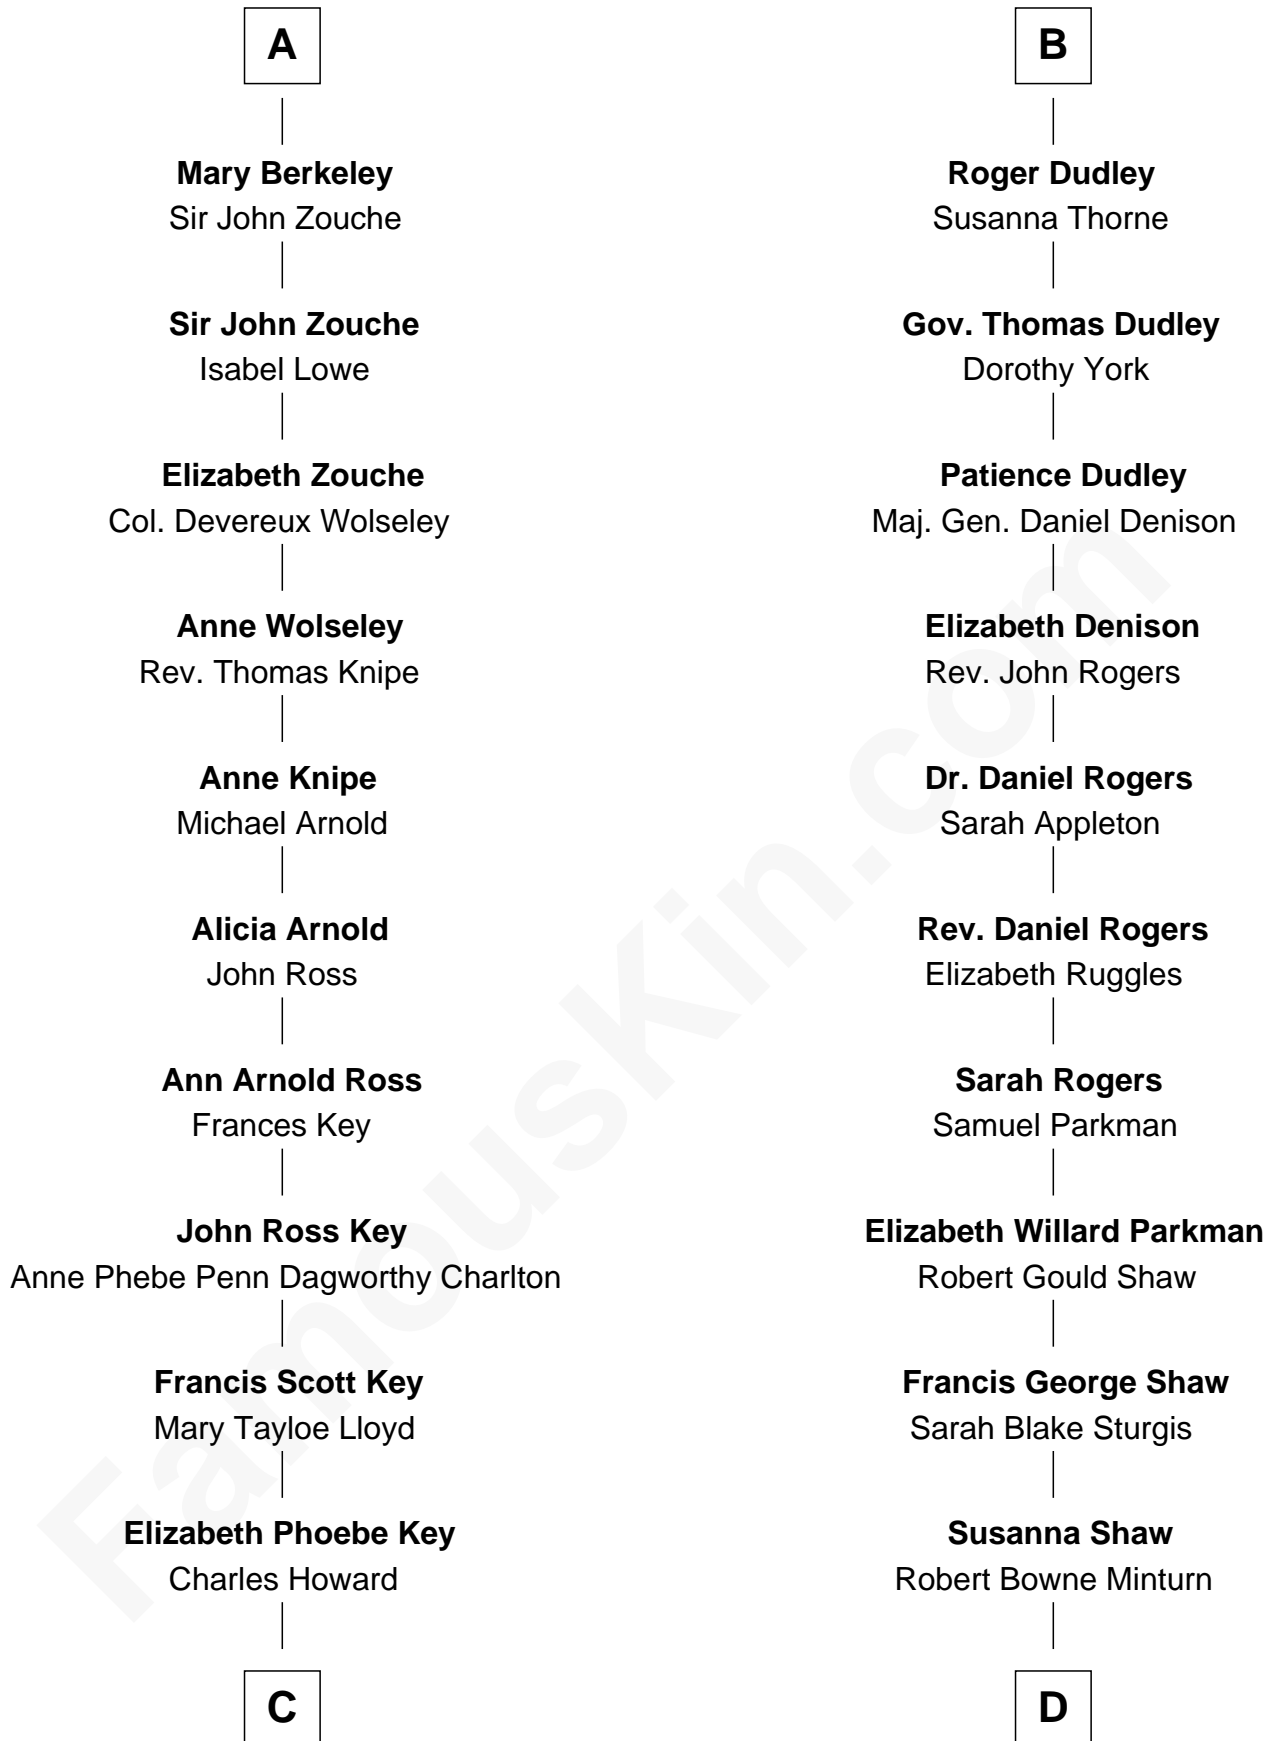

FamousKin.com

Relationship Chart of

Thomas Hunt Morgan

Nobel Prize Winner in Physiology or Medicine

18th cousin 2 times removed of

Kyra Sedgwick

TV and Movie Actress

C