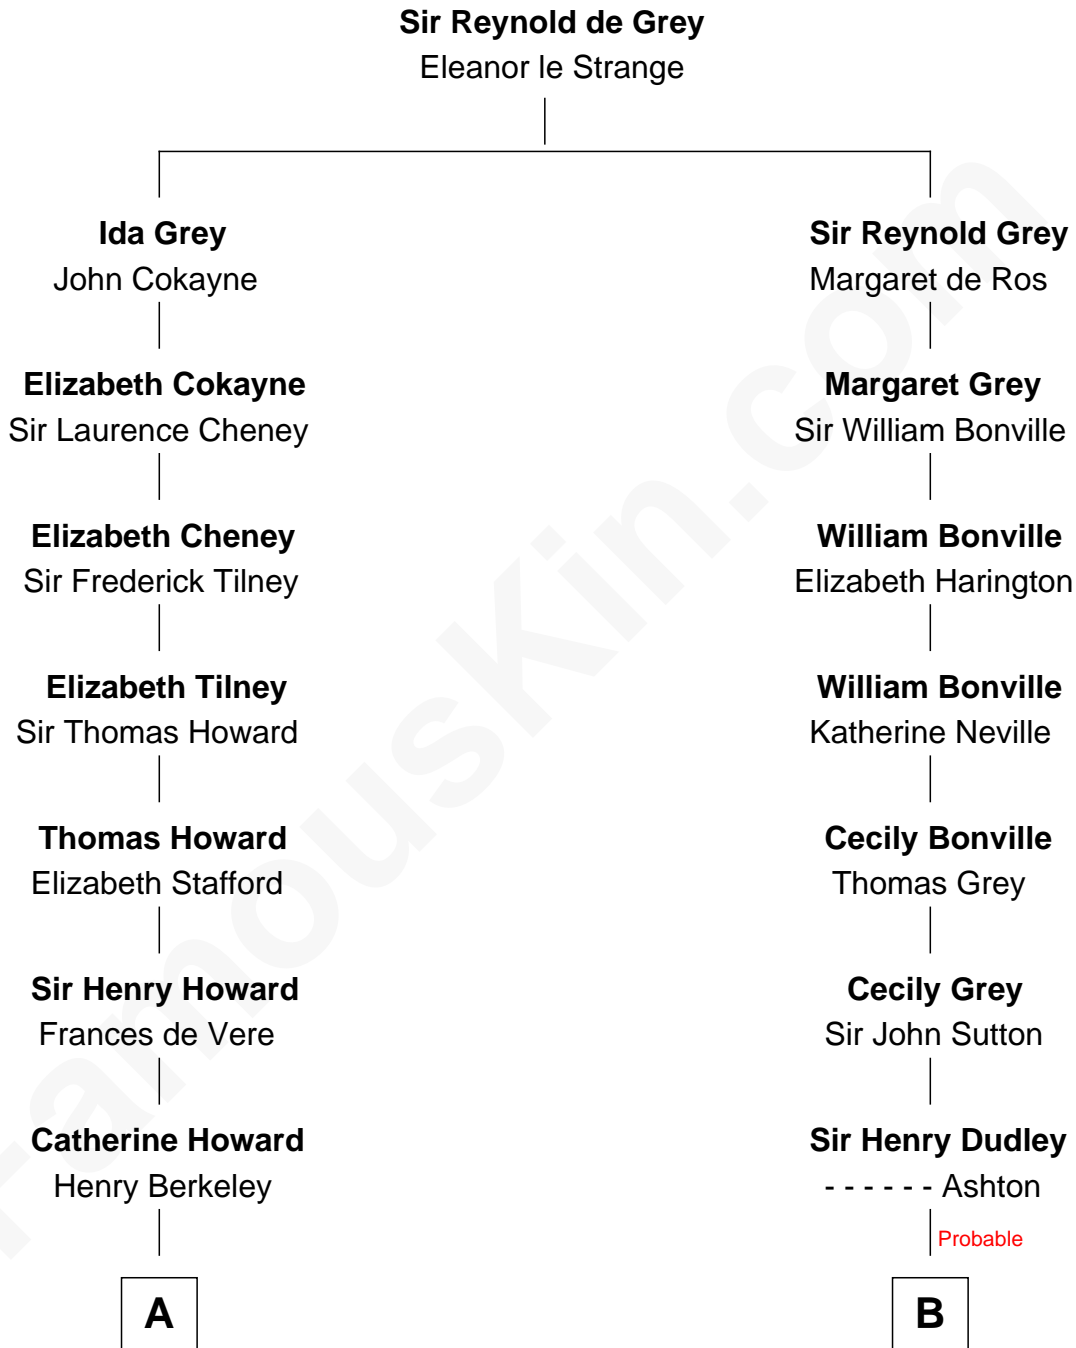

FamousKin.com

Relationship Chart of

Thomas Hunt Morgan

Nobel Prize Winner in Physiology or Medicine

18th cousin 2 times removed of

Kyra Sedgwick

TV and Movie Actress

C