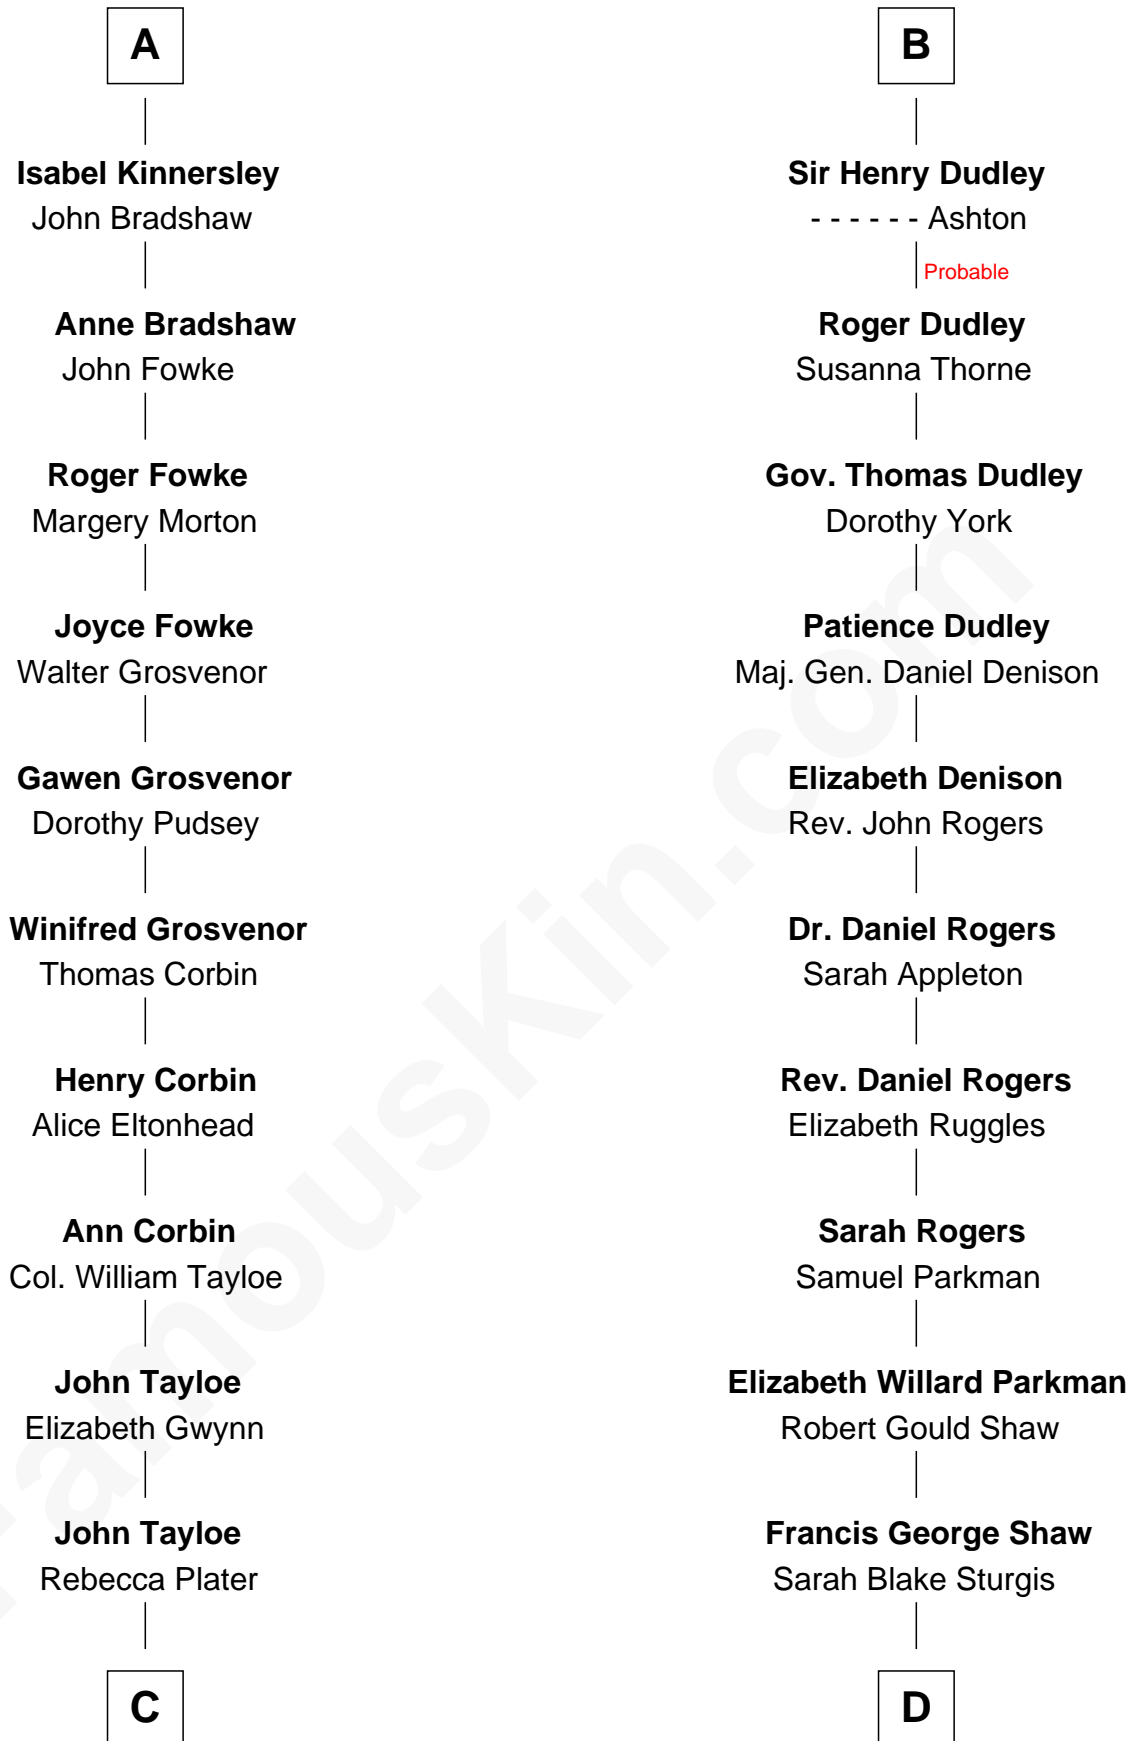

FamousKin.com

Relationship Chart of

Thomas Hunt Morgan

Nobel Prize Winner in Physiology or Medicine

21st cousin of

Kyra Sedgwick

TV and Movie Actress

Sir William de Ros
Margery de Badlesmere

C

Elizabeth Tayloe
Col. Edward Lloyd

Mary Tayloe Lloyd
Francis Scott Key

Elizabeth Phoebe Key
Charles Howard

Ellen Key Howard
Charlton Hunt Morgan

Thomas Hunt Morgan
Nobel Prize Winner

D

Susanna Shaw
Robert Bowne Minturn