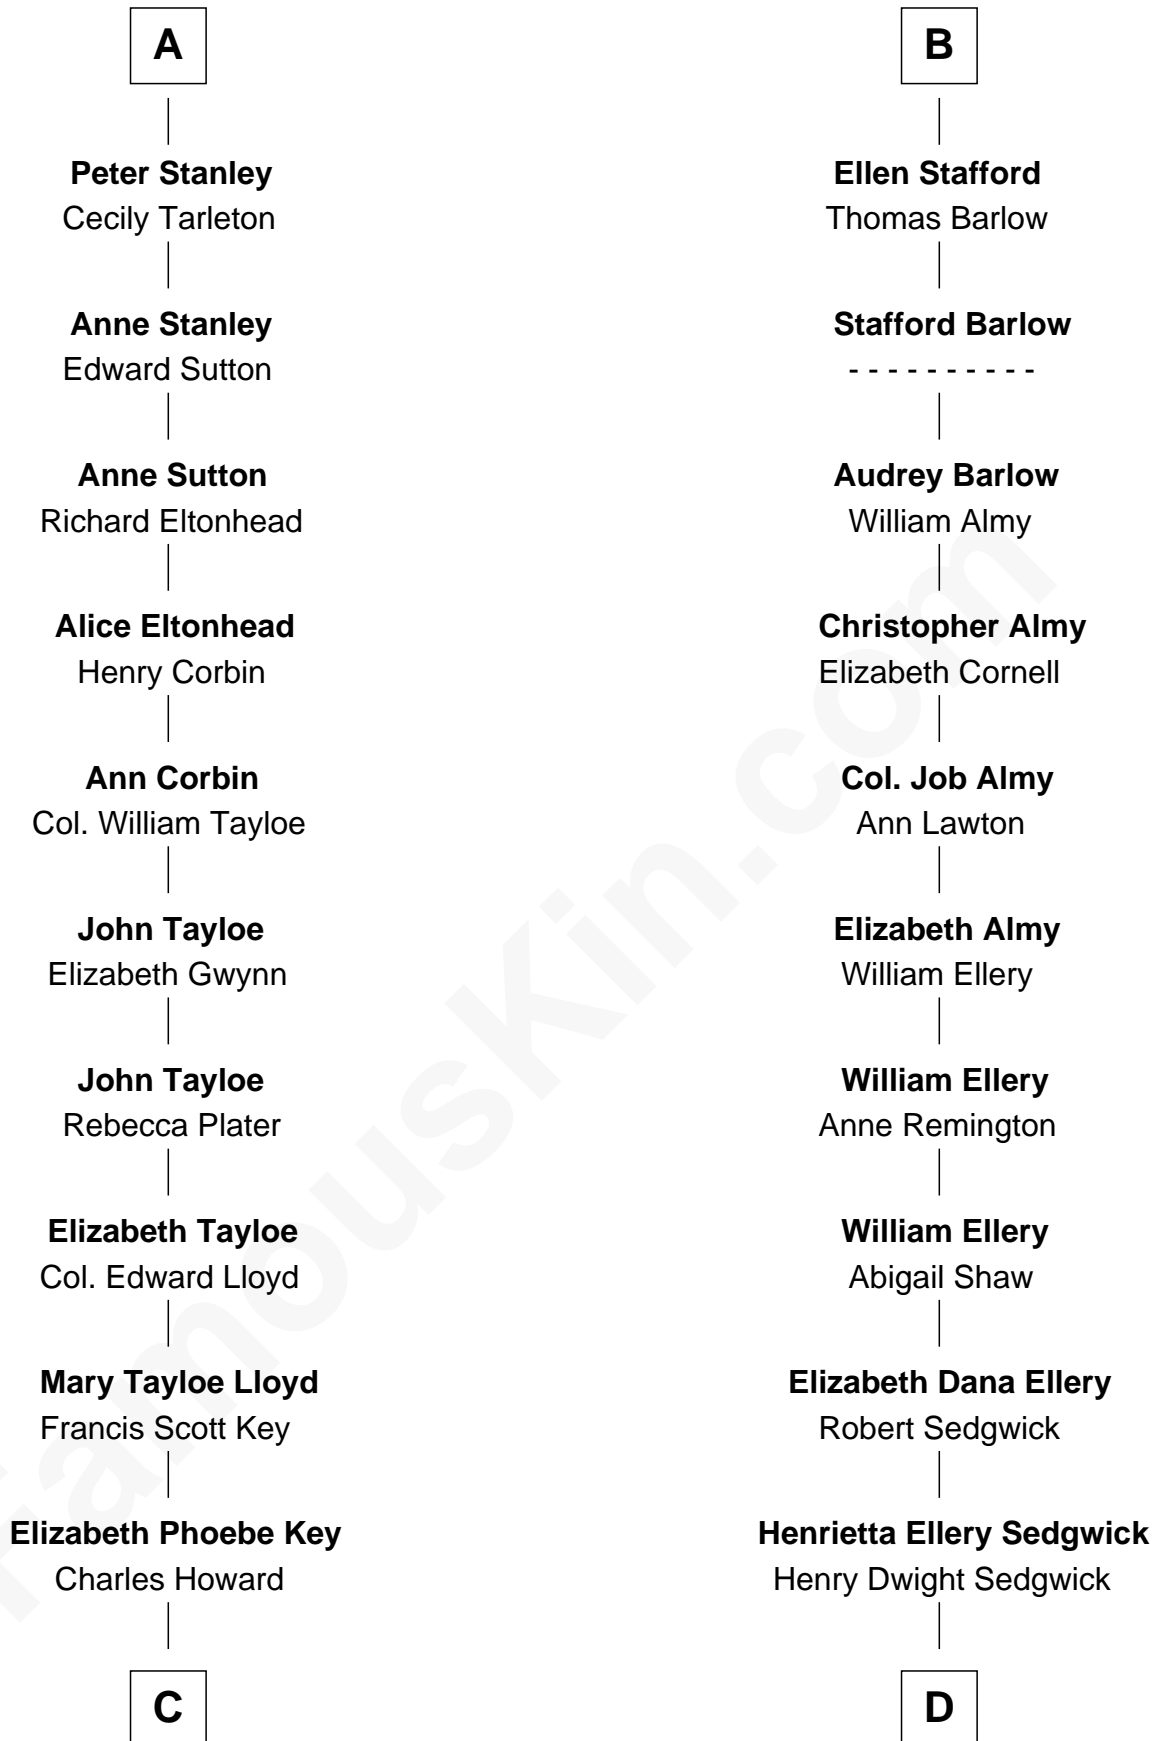

FamousKin.com

Relationship Chart of

Thomas Hunt Morgan

Nobel Prize Winner in Physiology or Medicine

18th cousin 2 times removed of

Kyra Sedgwick

TV and Movie Actress

C