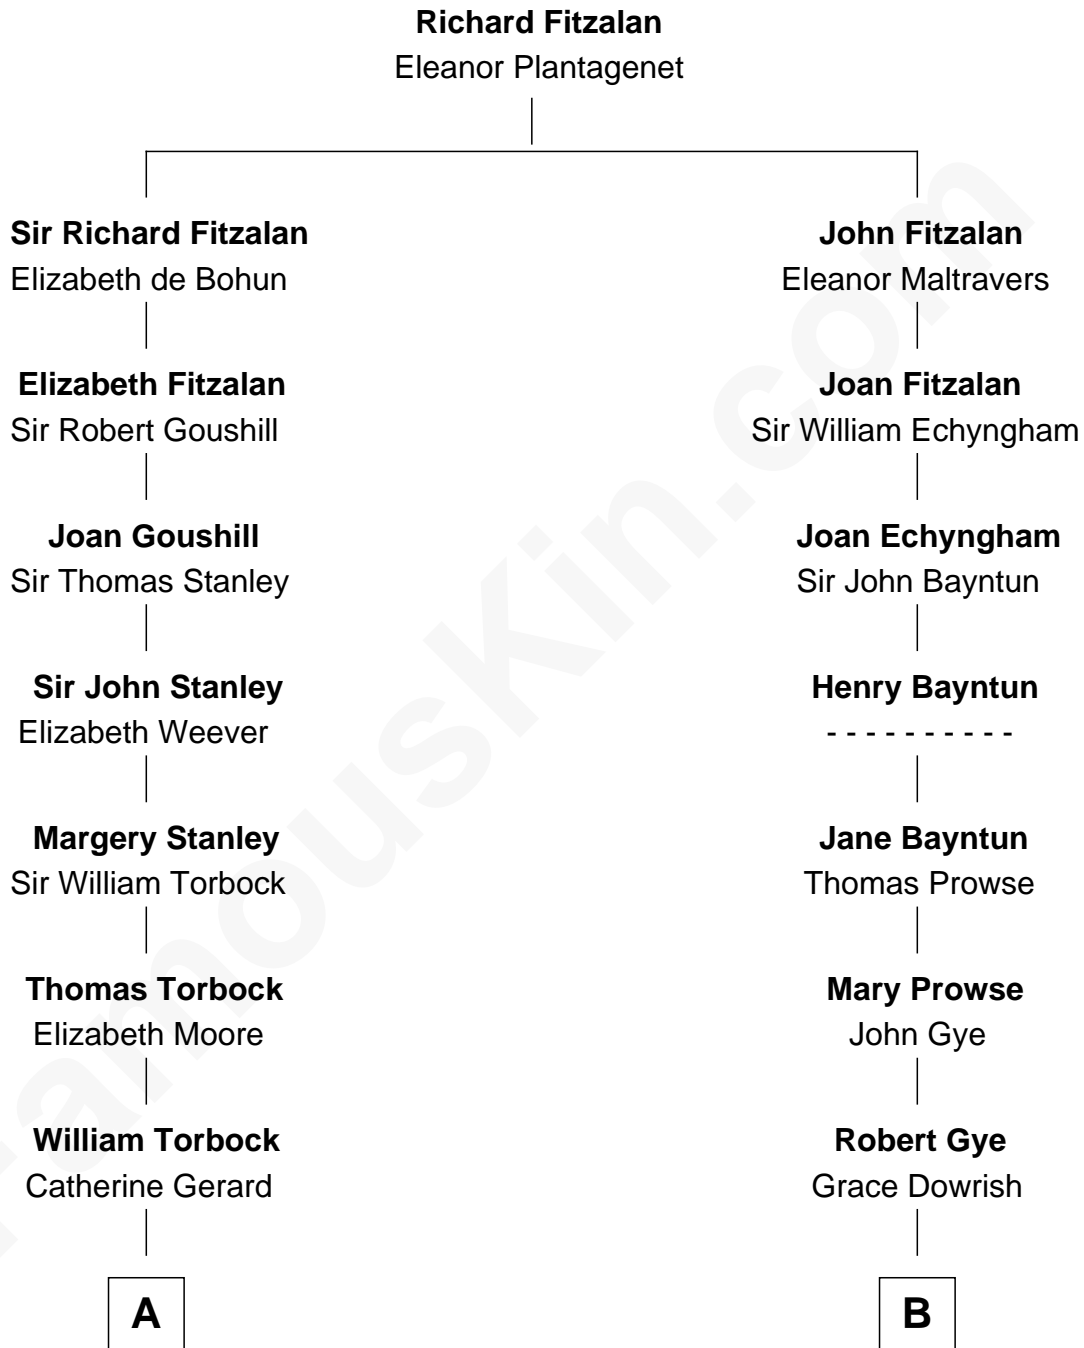

FamousKin.com

Relationship Chart of

Thomas Hunt Morgan

Nobel Prize Winner in Physiology or Medicine

17th cousin 1 time removed of

Kyra Sedgwick

TV and Movie Actress

C

Henry Dwight Sedgwick

Patricia Ann Rosenwald

Kyra Sedgwick

TV and Movie Actress

FamousKin.com