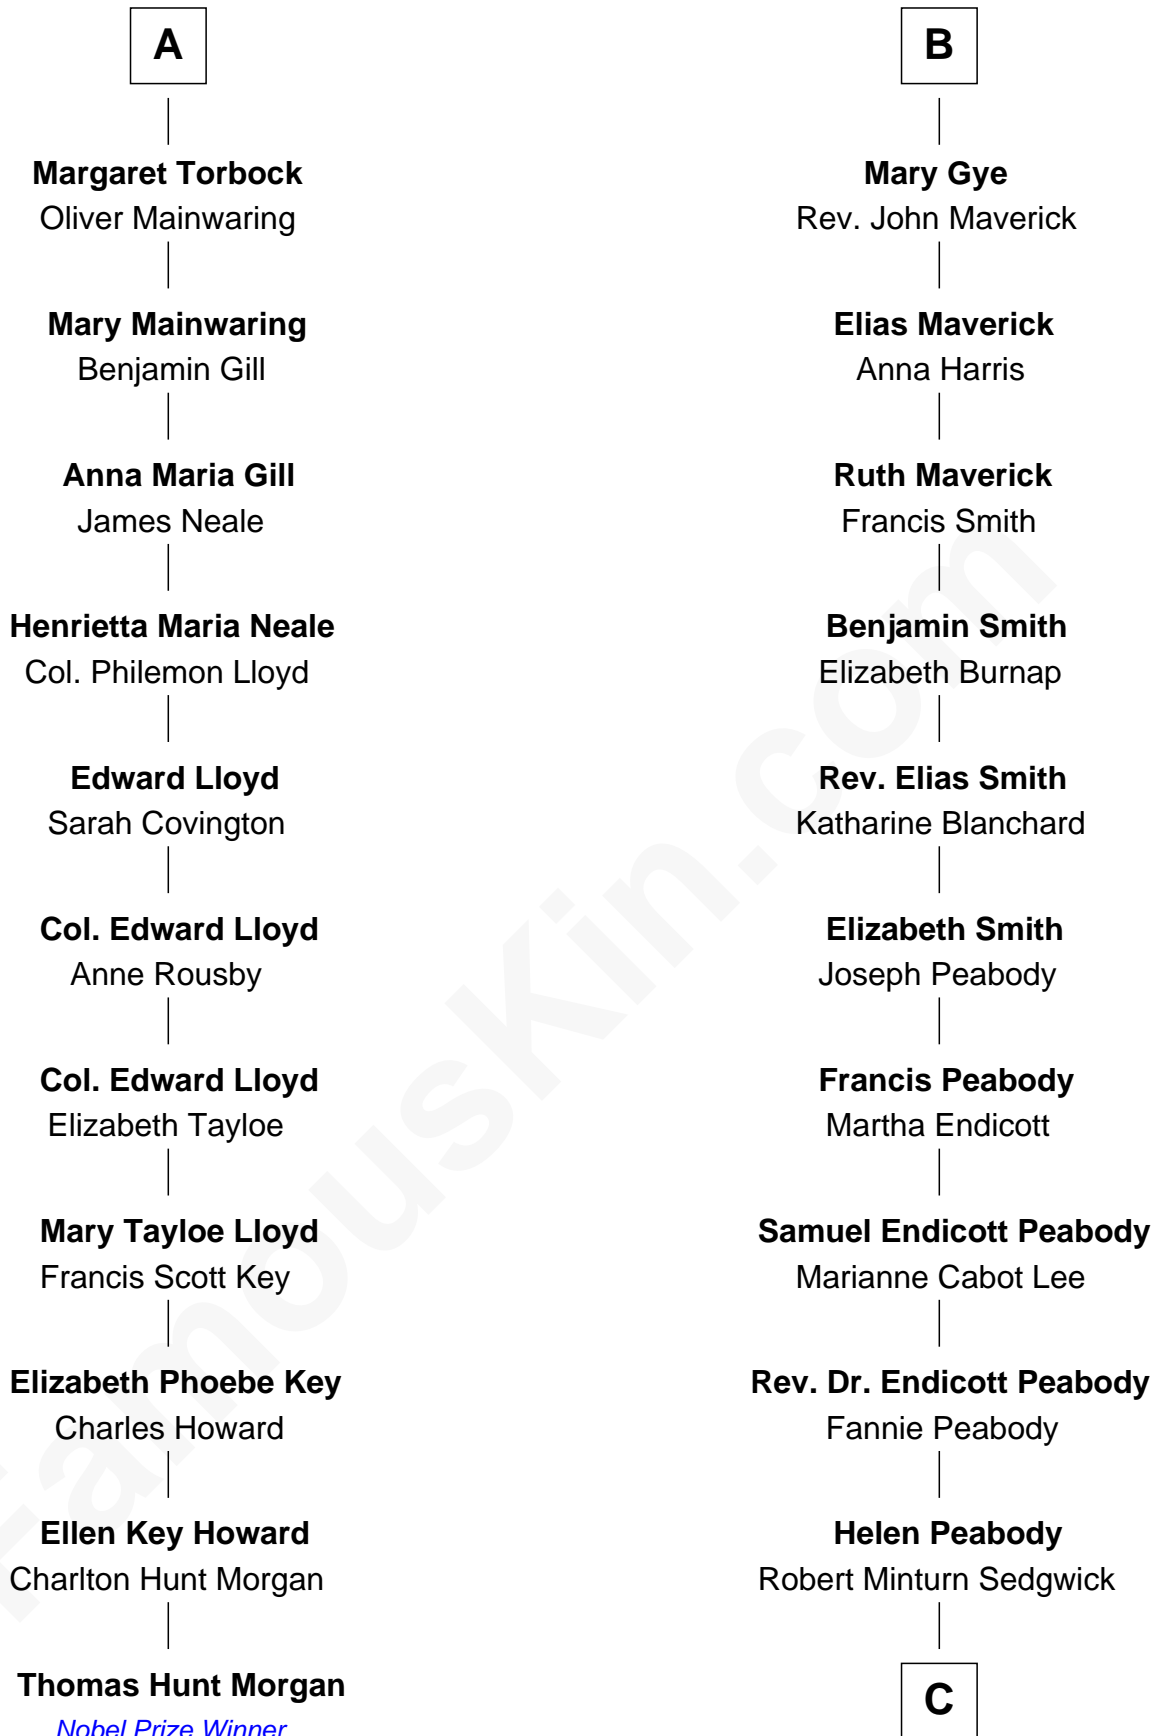

FamousKin.com

Relationship Chart of

Thomas Hunt Morgan

Nobel Prize Winner in Physiology or Medicine

17th cousin 1 time removed of

Kyra Sedgwick

TV and Movie Actress

C

Henry Dwight Sedgwick

Patricia Ann Rosenwald

Kyra Sedgwick

TV and Movie Actress

FamousKin.com