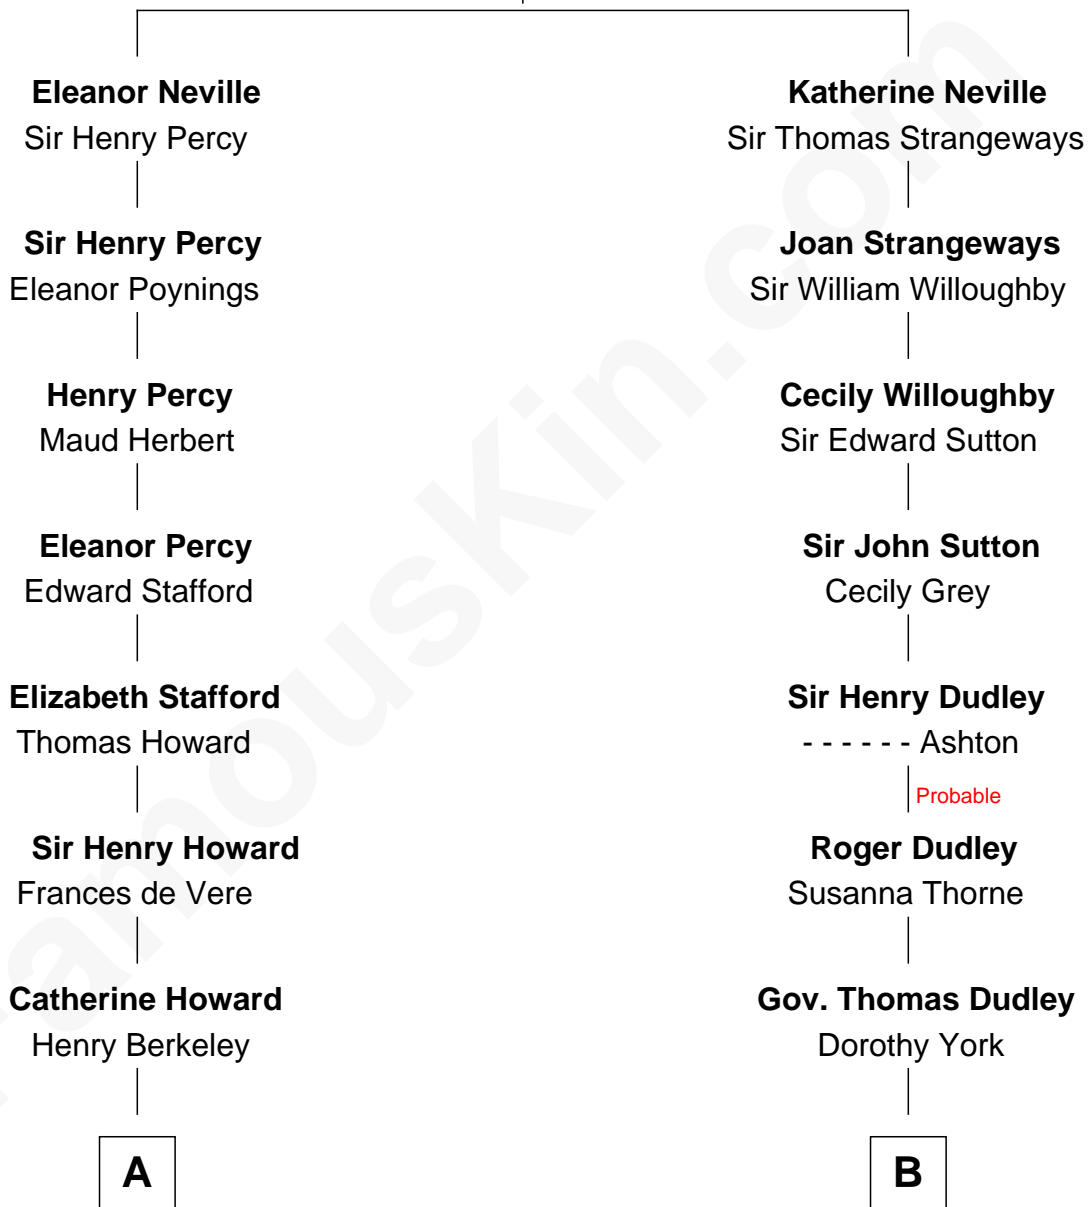

FamousKin.com

Relationship Chart of Thomas Hunt Morgan

Nobel Prize Winner in Physiology or Medicine

18th cousin of

Kyra Sedgwick

TV and Movie Actress

Sir Ralph Neville

Joan Beaufort

A

Mary Berkeley
Sir John Zouche

Sir John Zouche
Isabel Lowe

Elizabeth Zouche
Col. Devereux Wolseley

Anne Wolseley
Rev. Thomas Knipe

Anne Knipe
Michael Arnold

Alicia Arnold
John Ross

Ann Arnold Ross
Frances Key